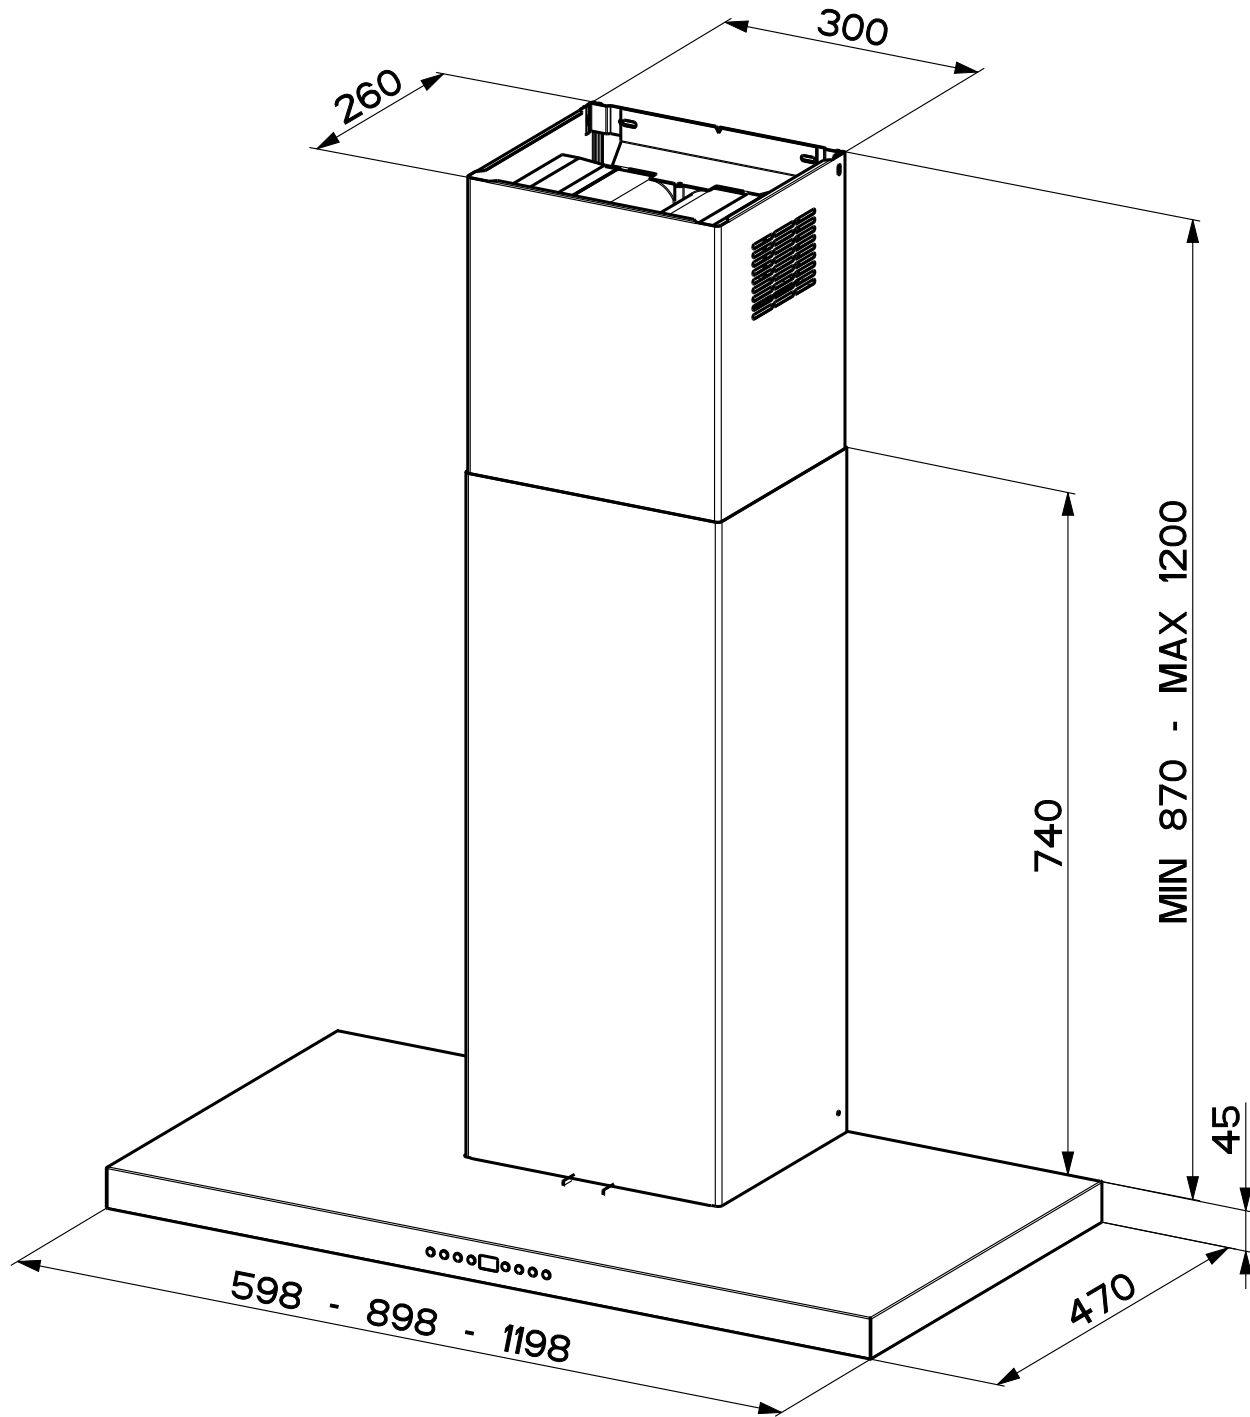

Created by **Solutions**

Denomination
DIMENSIONAL DRAWING BELLA 90 H45 B8K2DK LEDEC03

Lang **EN**  Sheet **1/2**

Modif.by **tcimport**

Approved by **Sagrati, Filippo**

Approval date **25-Jul-2019**

Doc. status **Released**

Drawing N.
AQ8_754

Rev
01

Created by Solutions	
Denomination DIMENSIONAL DRAWING BELLA 90 H45 B8K2DK LEDEC03	
Lang EN 	Sheet 2/2
Modif.by	
Approved by Sagrati, Filippo	
Approval date 25-Jul-2019	
Doc. status Released	
Drawing N. AQ8_754	Rev 01