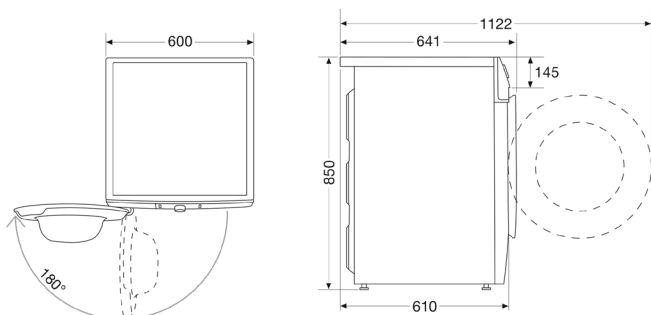

Quicker wash

Deze functie verkort elk programma in het menu. Zelfs het Power Wash programma, dat normaal 59 minuten duurt. Met de geactiveerde Quick Wash-functie duurt het maar 32 minuten. Bespaart tijd en geld en heeft geen invloed op de wasefficiëntie.