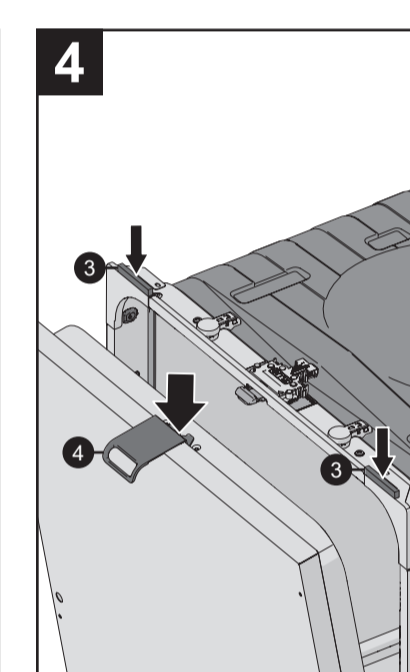

X mm

X mm

We reserve the right to make changes.