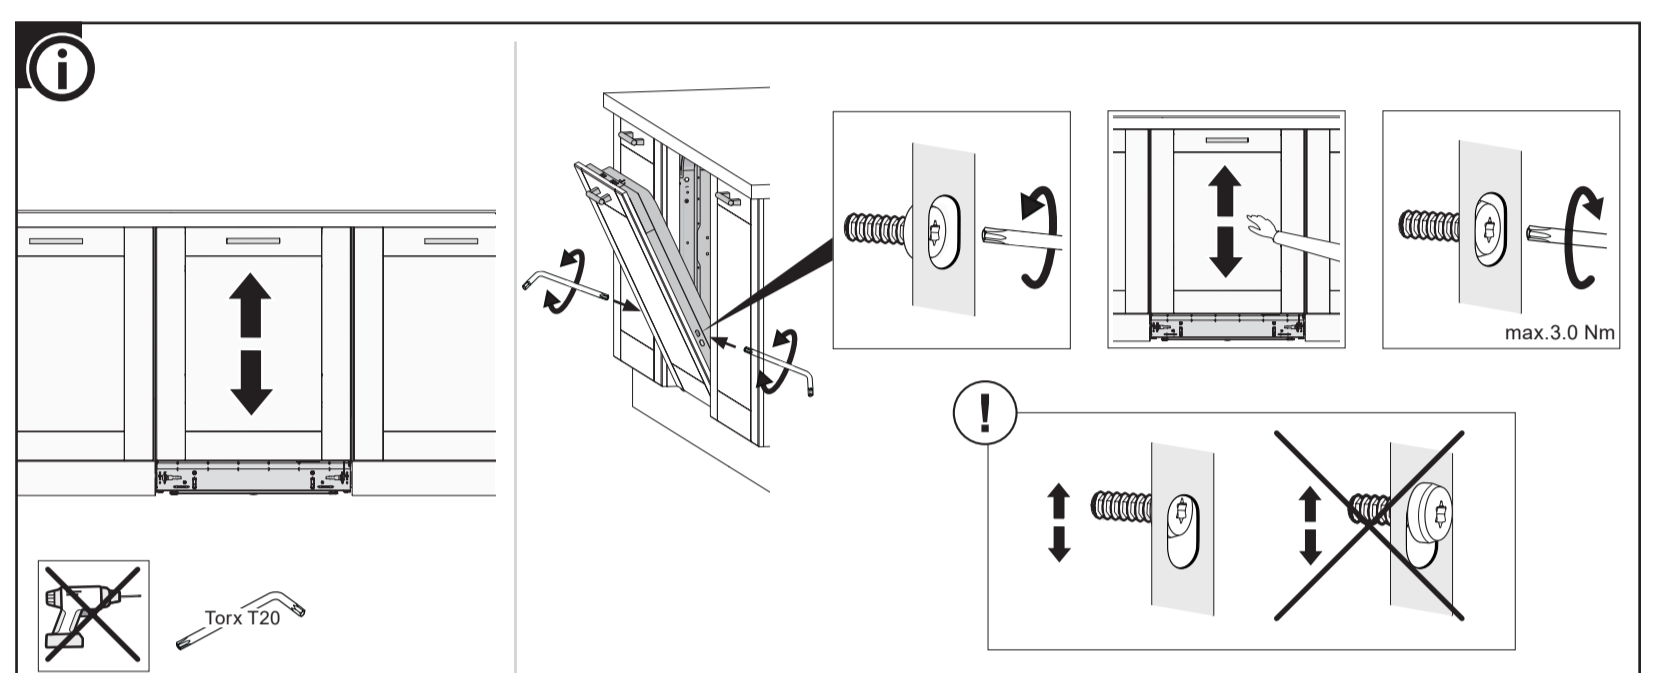

X mm

X mm

We reserve the right to make changes.