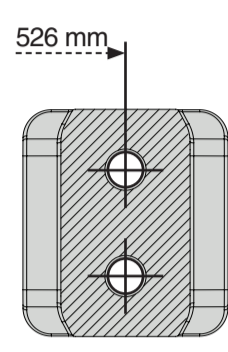

We reserve the right to make changes.