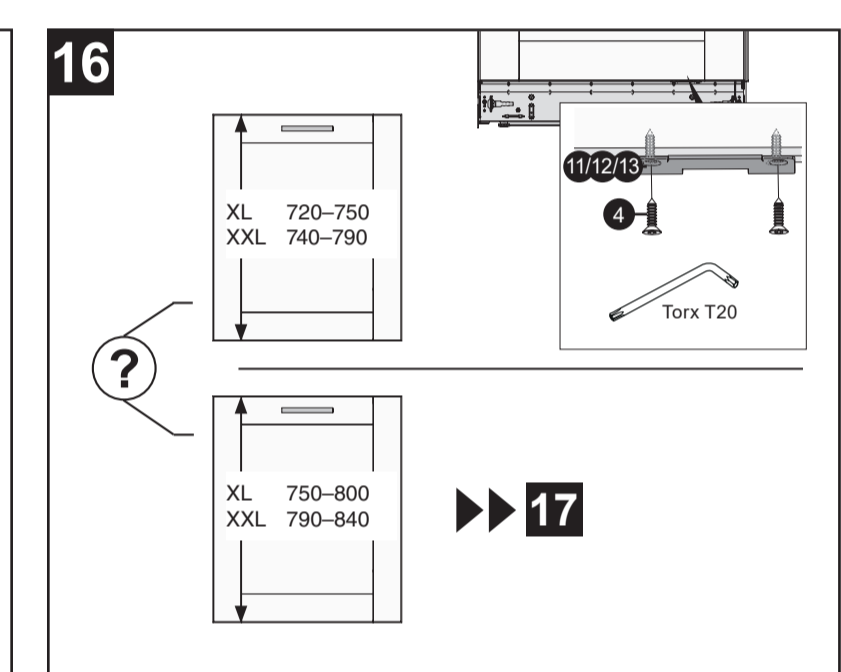

X mm

X mm

We reserve the right to make changes.