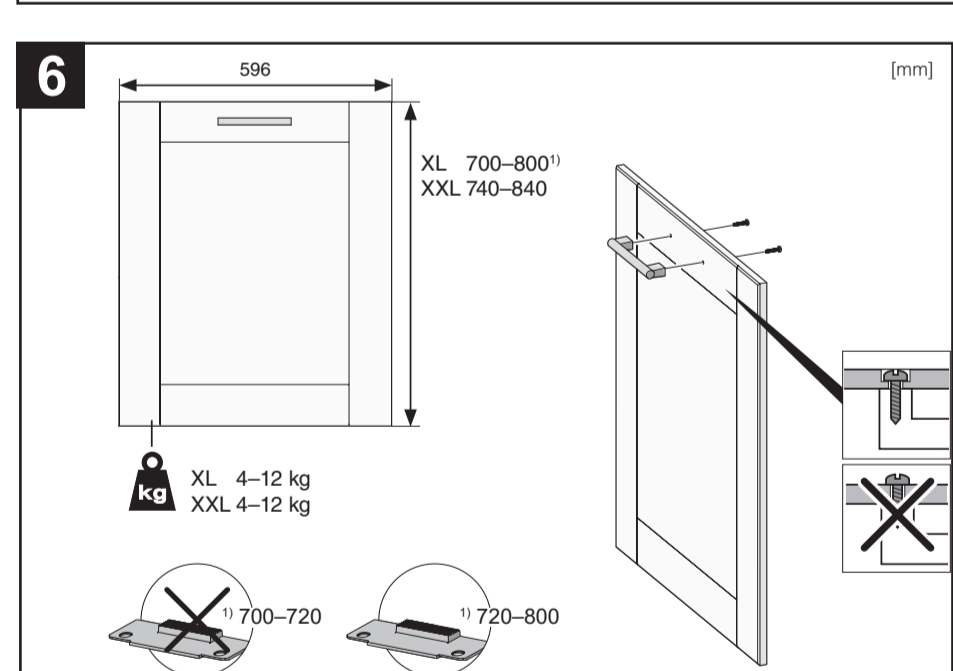

X mm

X mm

We reserve the right to make changes.