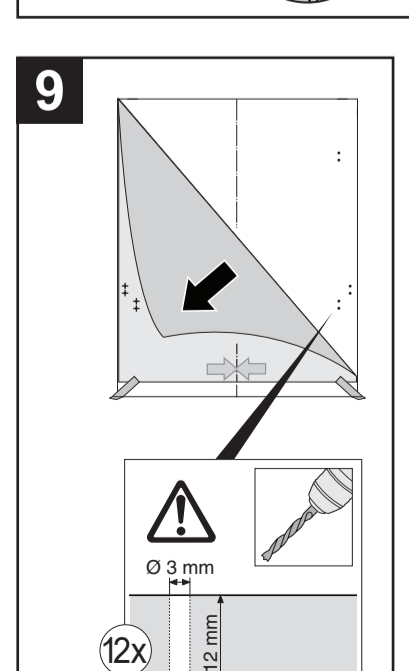

X mm

X mm

We reserve the right to make changes.