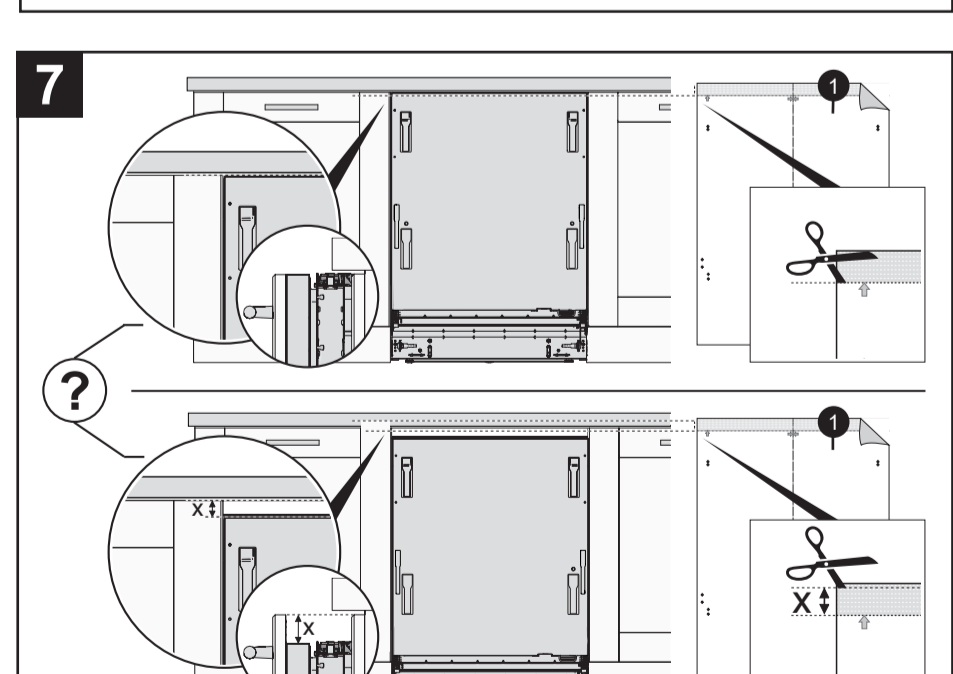

X mm

X mm

We reserve the right to make changes.