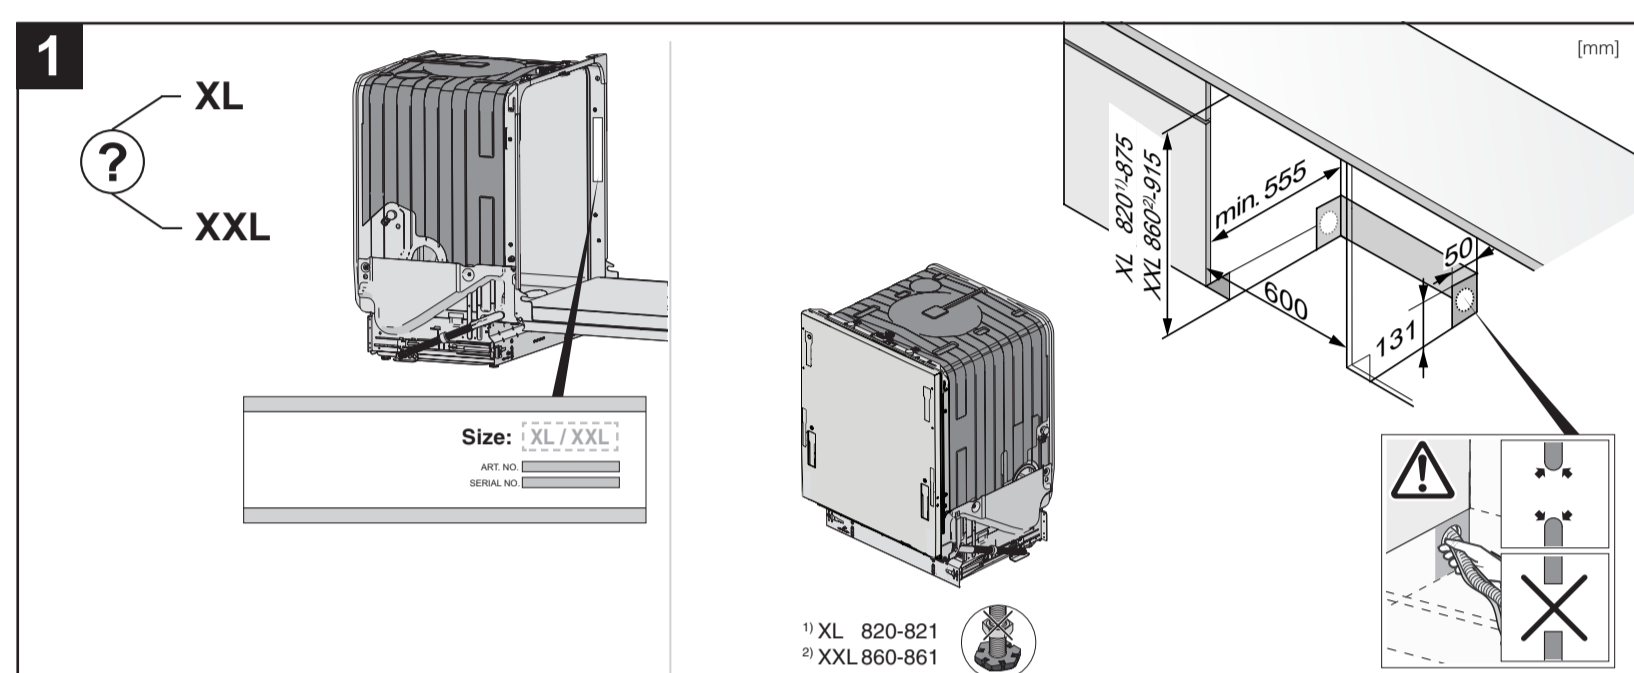

X mm

X mm

We reserve the right to make changes.