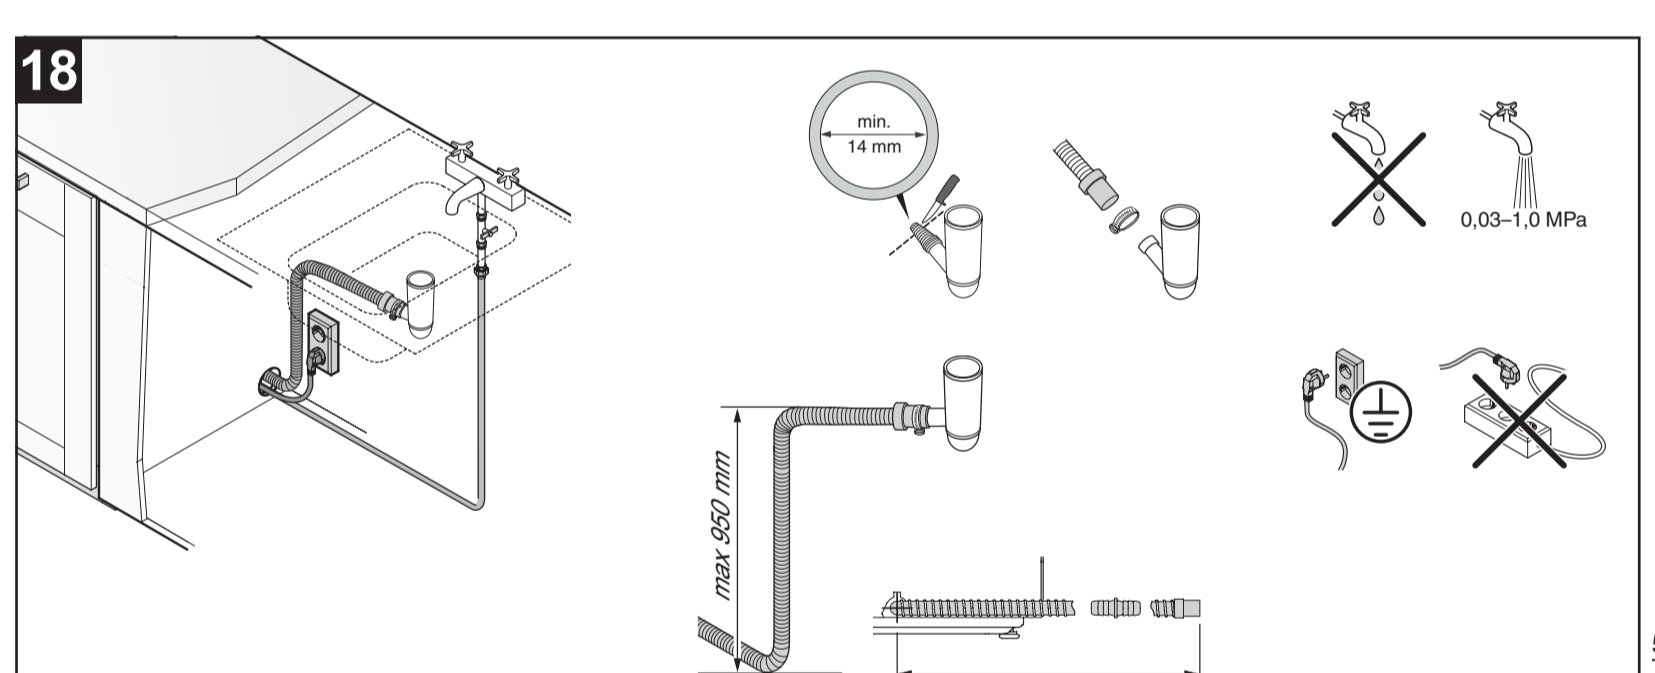

X mm

X mm

We reserve the right to make changes.