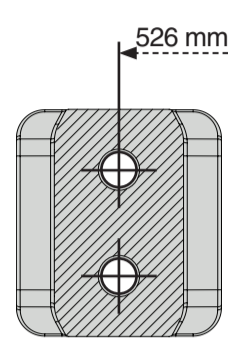

We reserve the right to make changes.