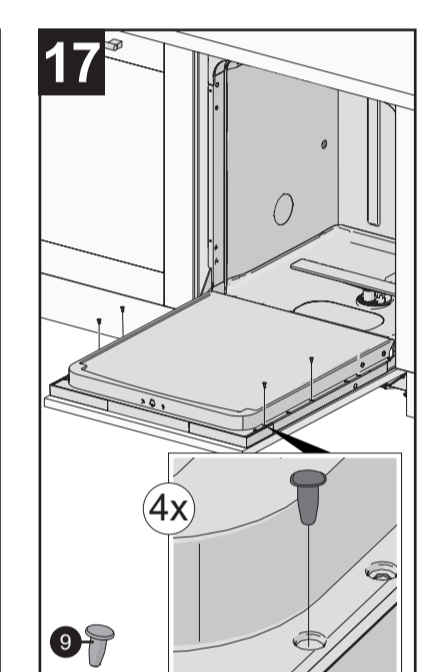

X mm

X mm

We reserve the right to make changes.