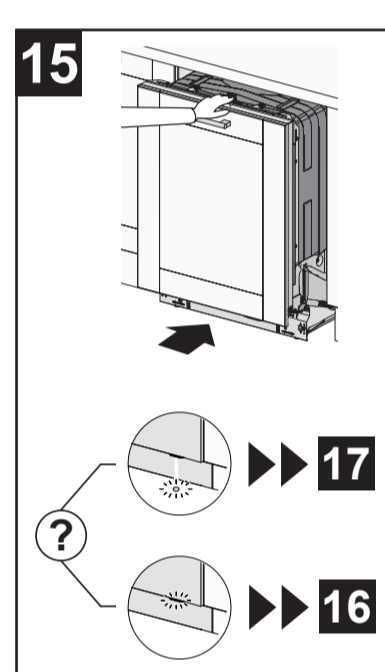

X mm

X mm

We reserve the right to make changes.