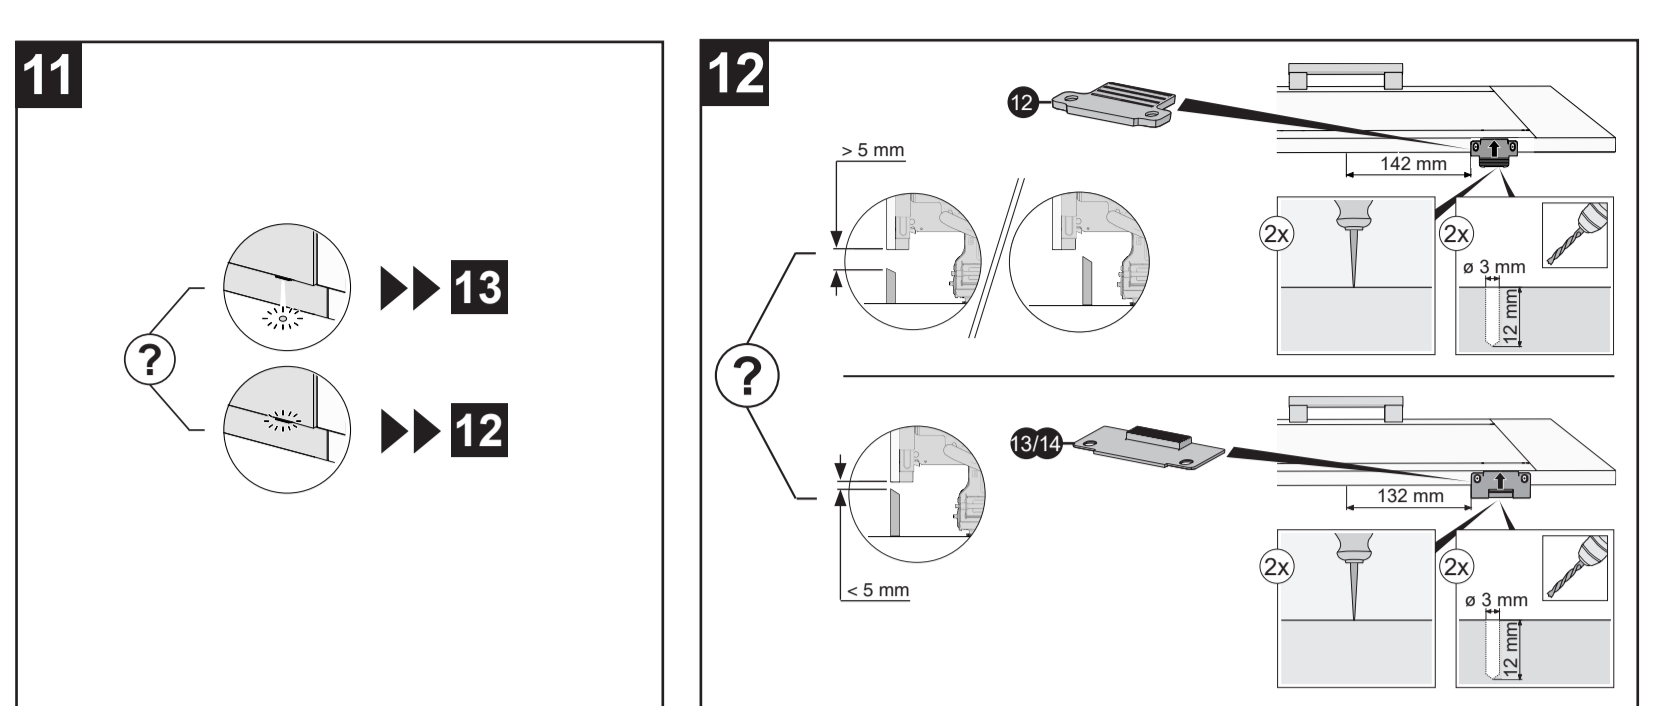

X mm

X mm

We reserve the right to make changes.