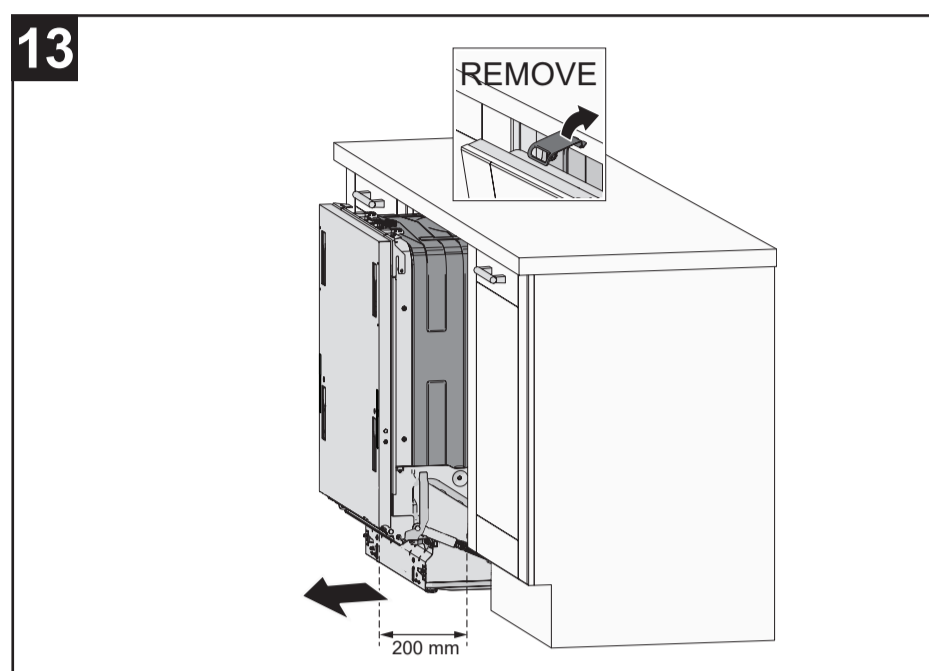

X mm

X mm

We reserve the right to make changes.