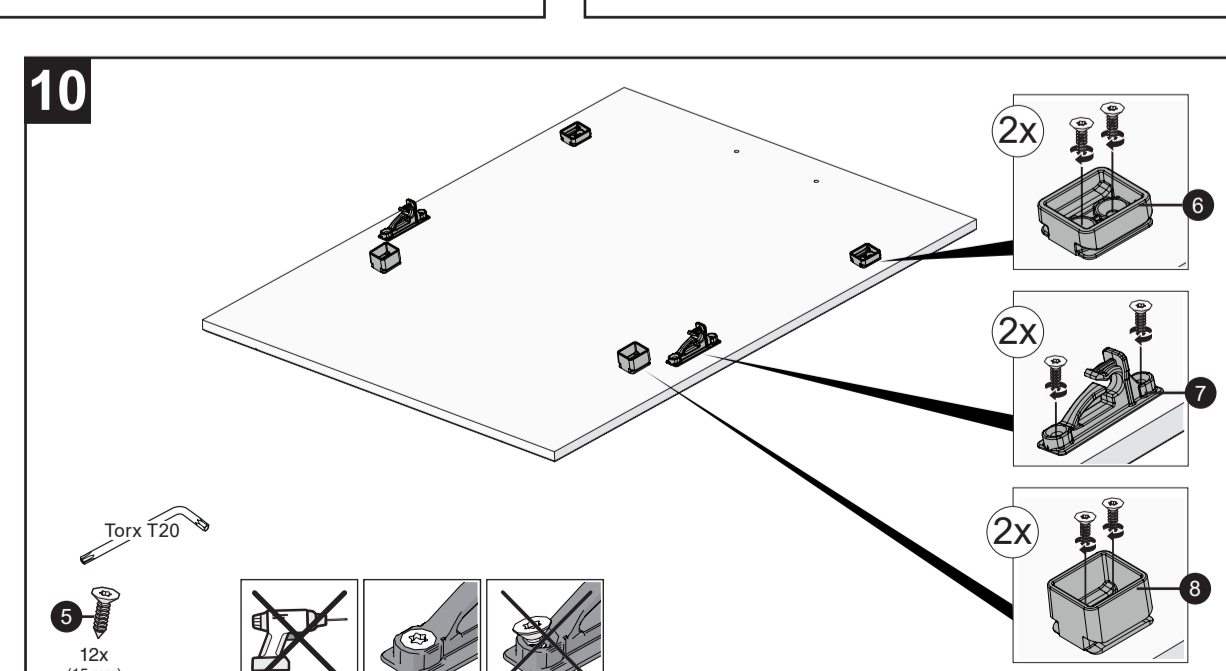

X mm

X mm

We reserve the right to make changes.