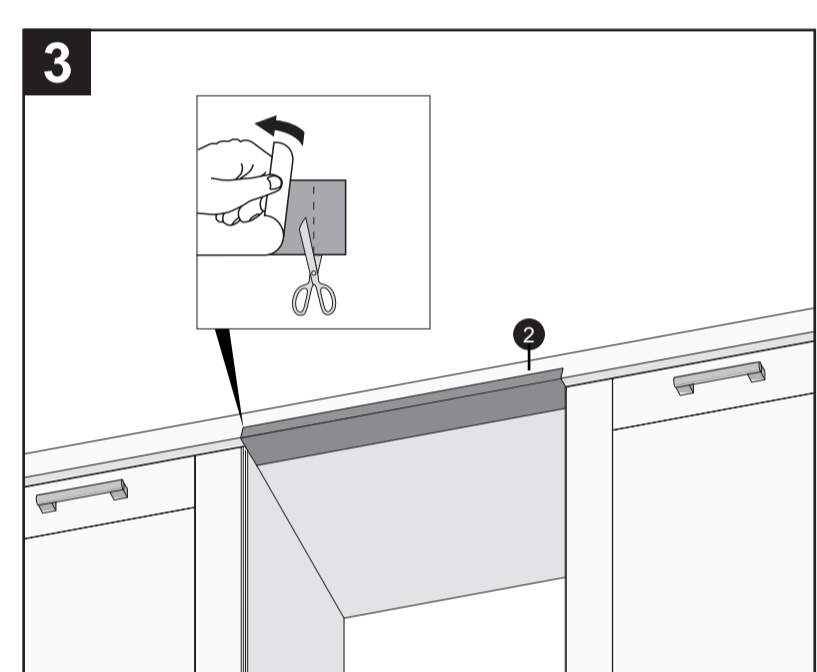

X mm

X mm

We reserve the right to make changes.