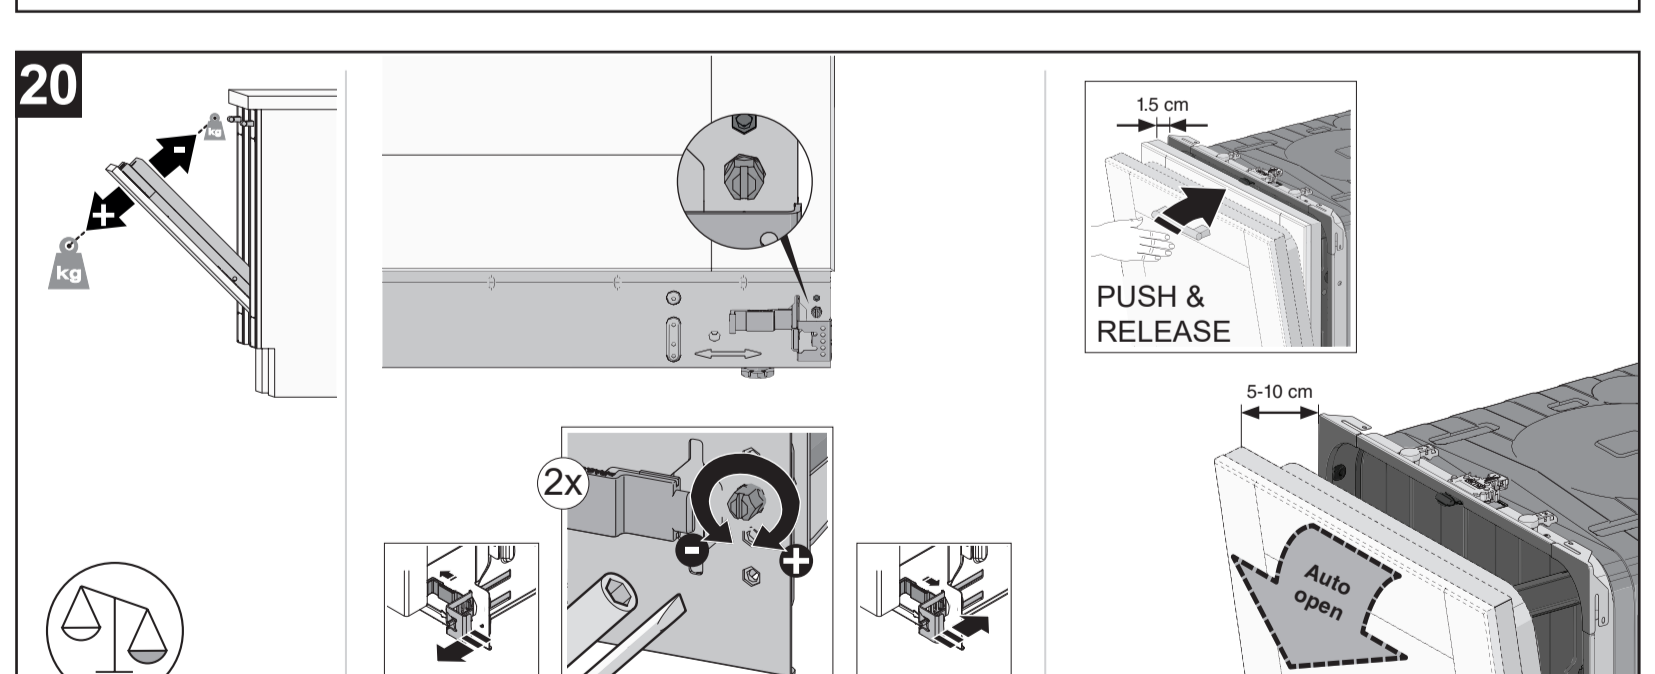

X mm

X mm

We reserve the right to make changes.