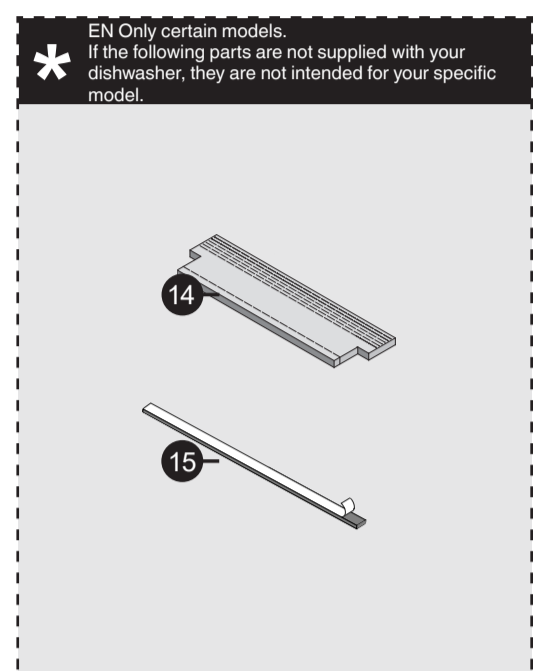

X mm

X mm

We reserve the right to make changes.