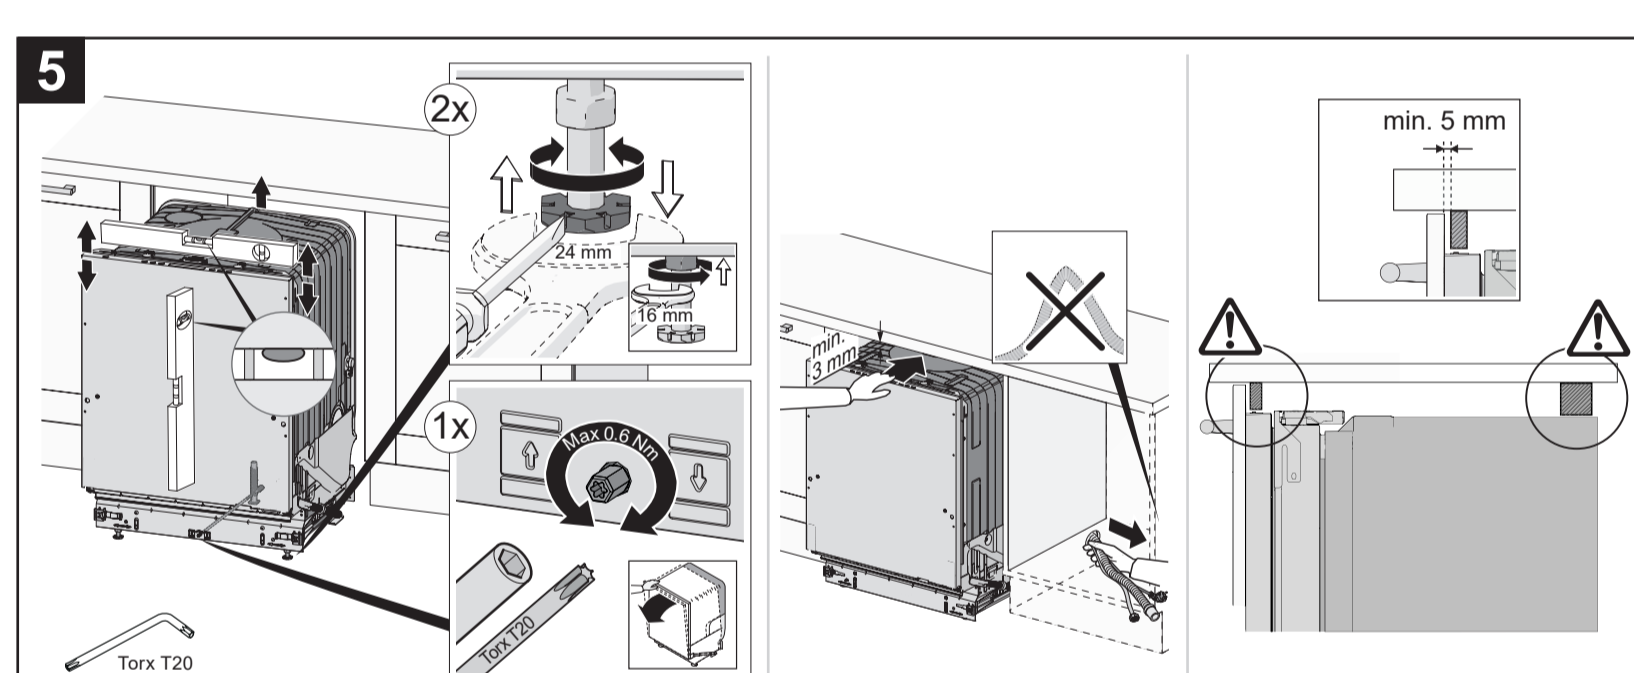

X mm

X mm

We reserve the right to make changes.