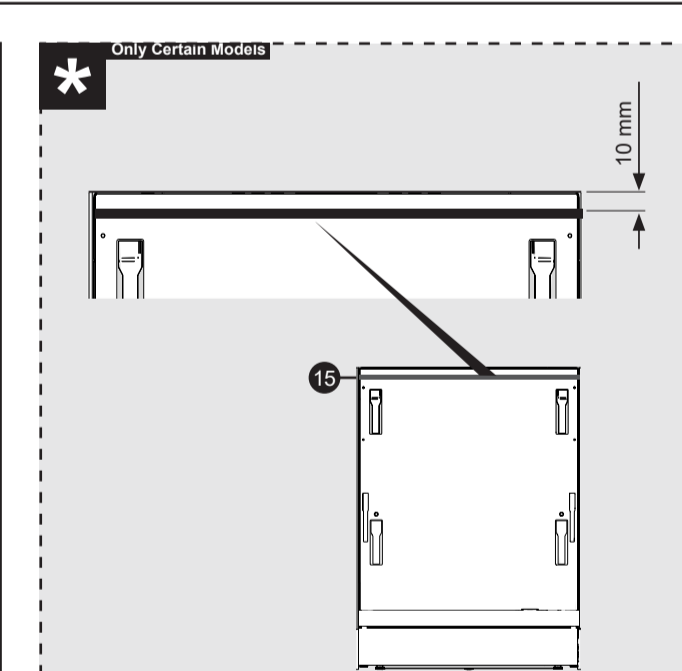

X mm

X mm

We reserve the right to make changes.