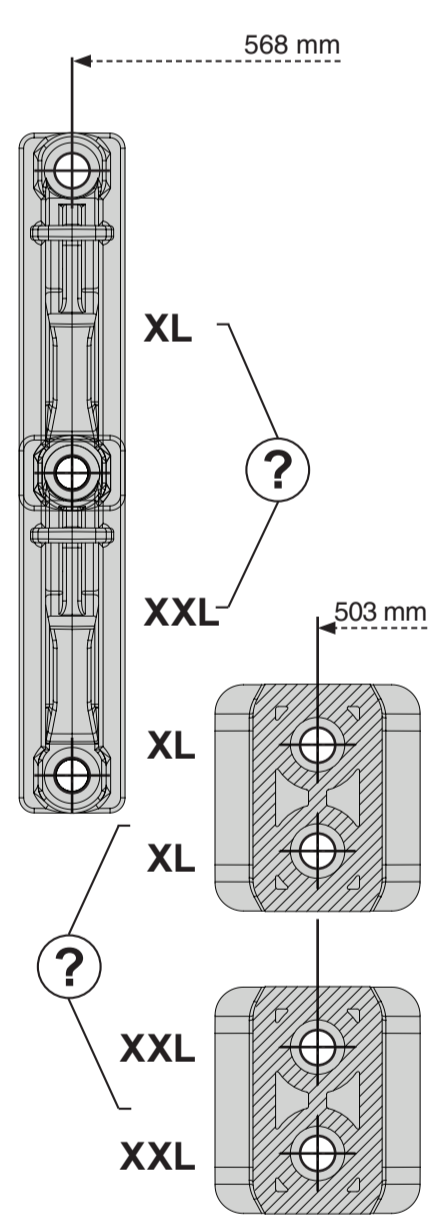

X mm

X mm

We reserve the right to make changes.