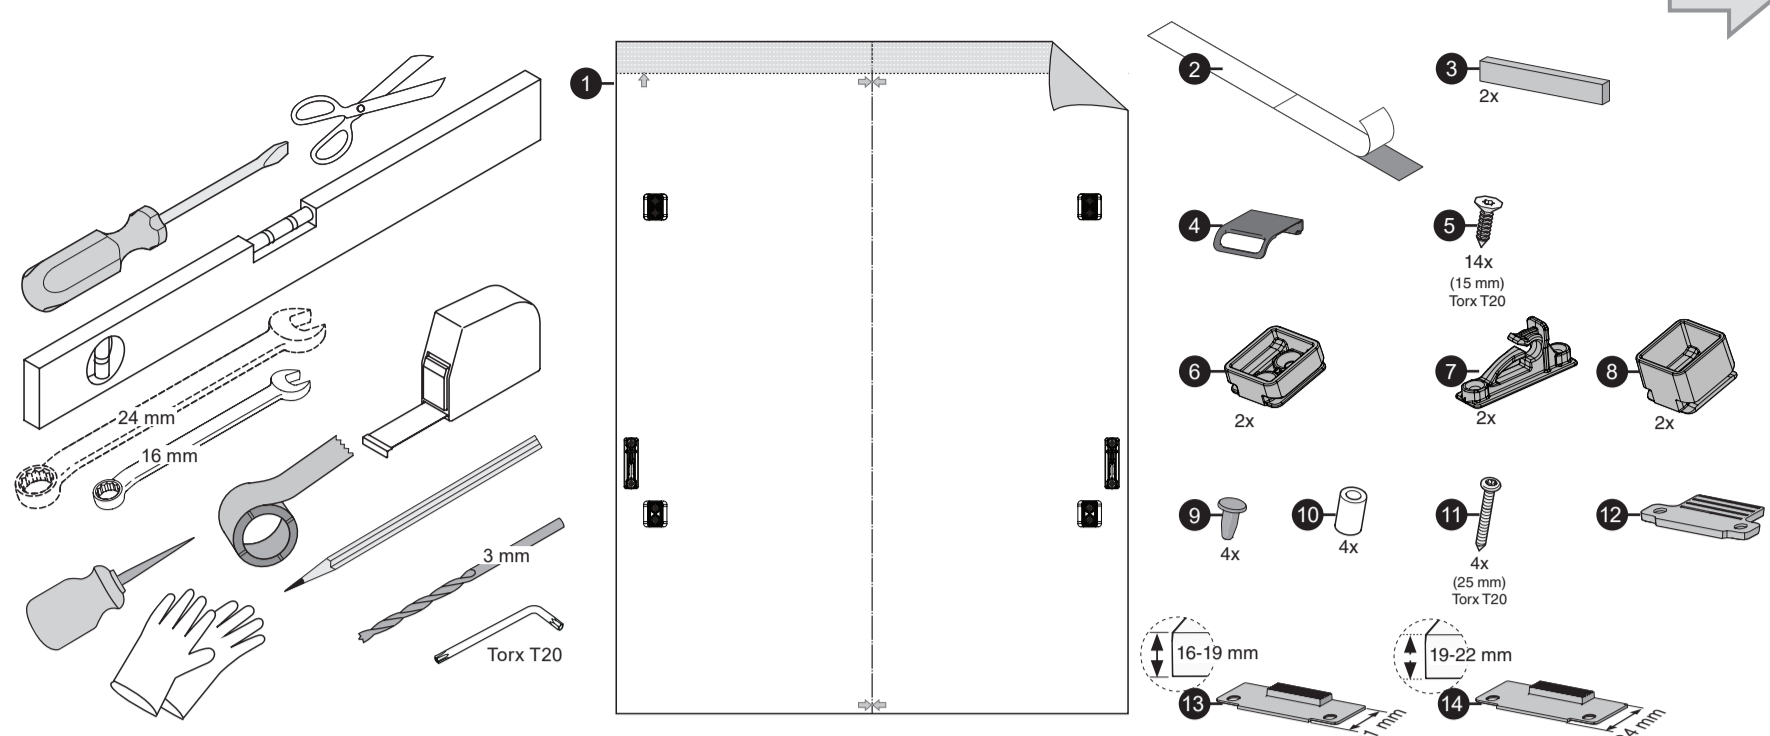

X mm

X mm

We reserve the right to make changes.