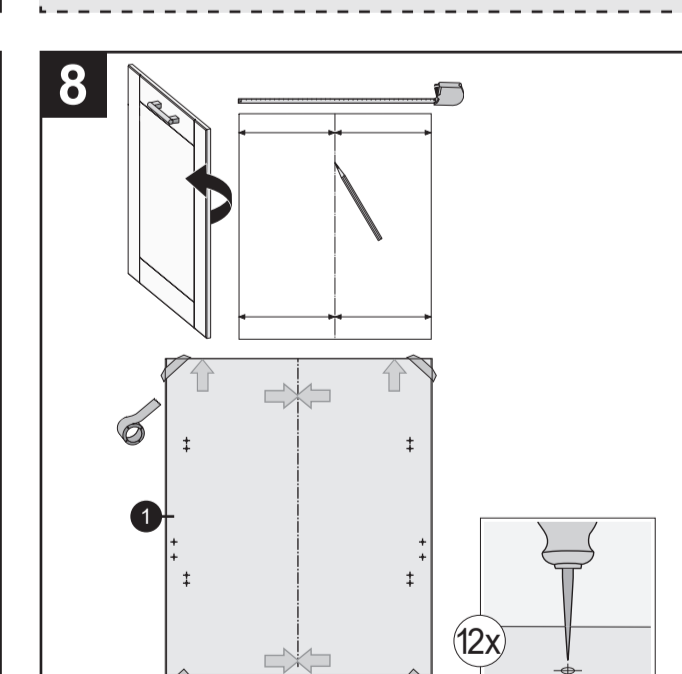

X mm

X mm

We reserve the right to make changes.