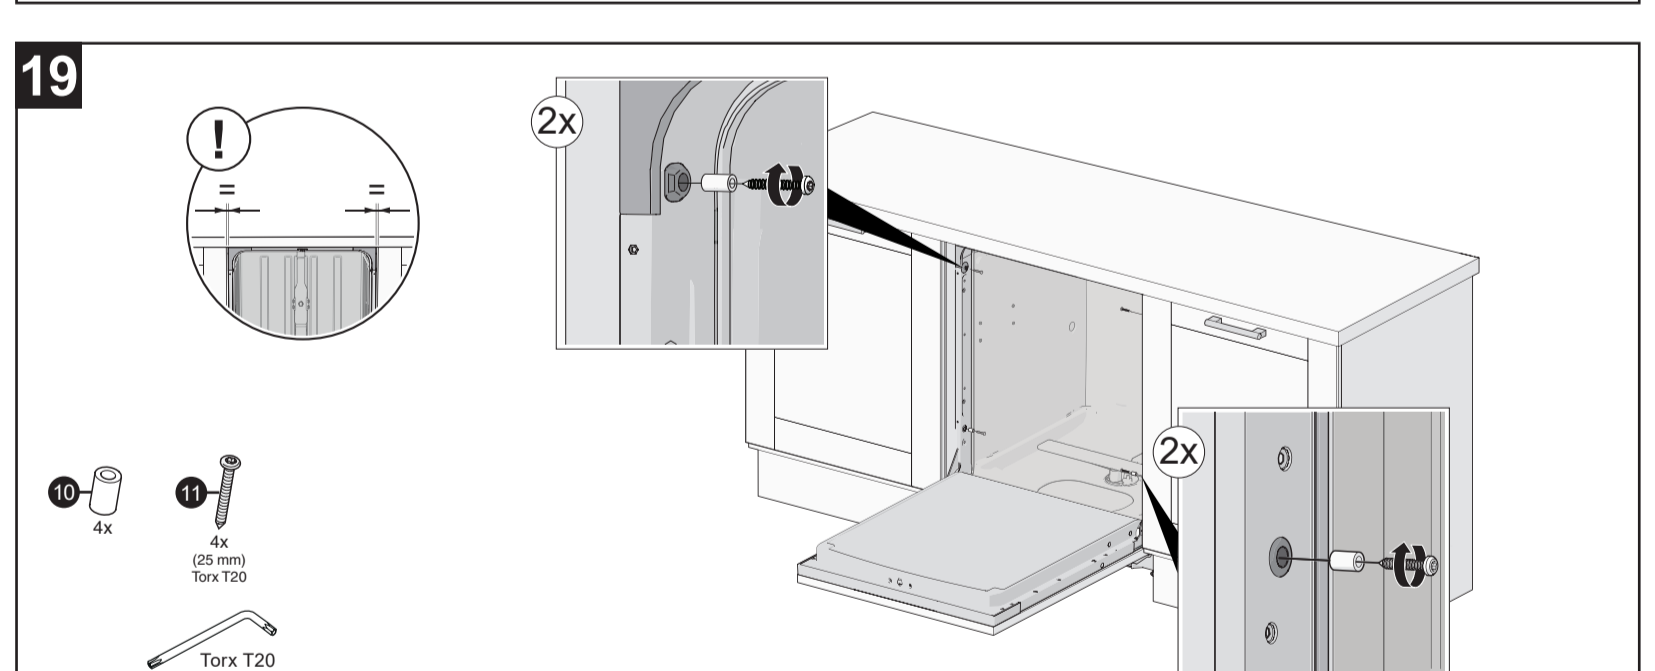

X mm

X mm

We reserve the right to make changes.