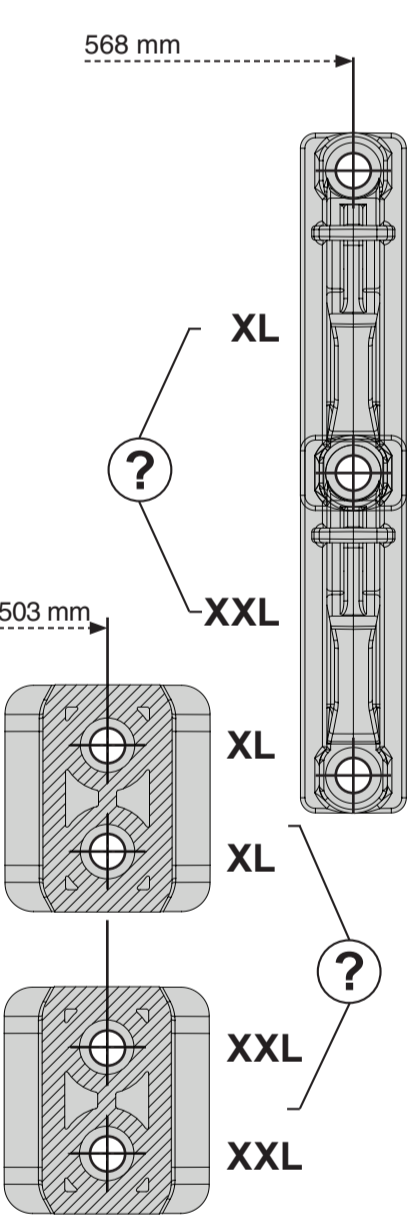

X mm

X mm

We reserve the right to make changes.