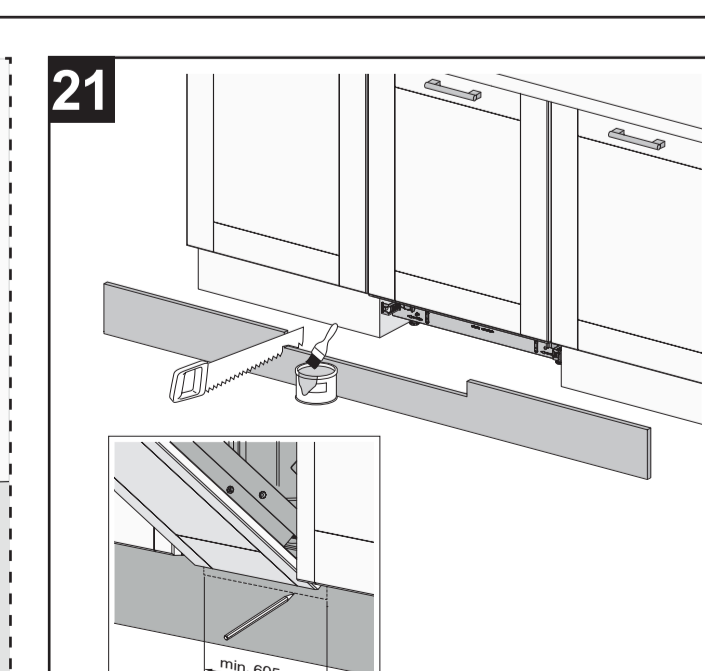

X mm

X mm

We reserve the right to make changes.