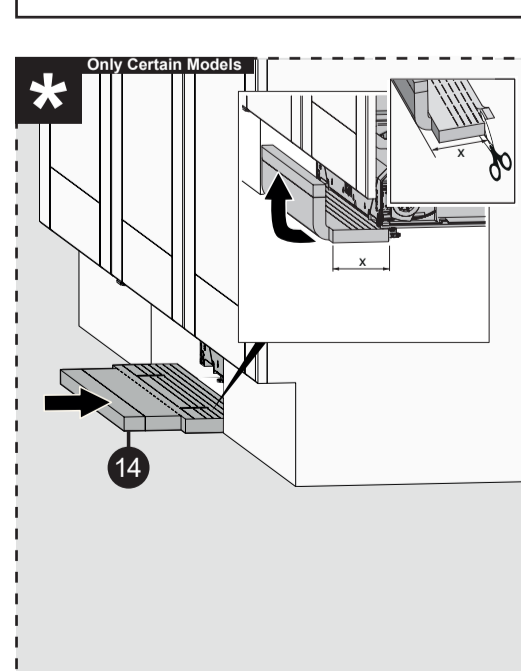

X mm

X mm

We reserve the right to make changes.