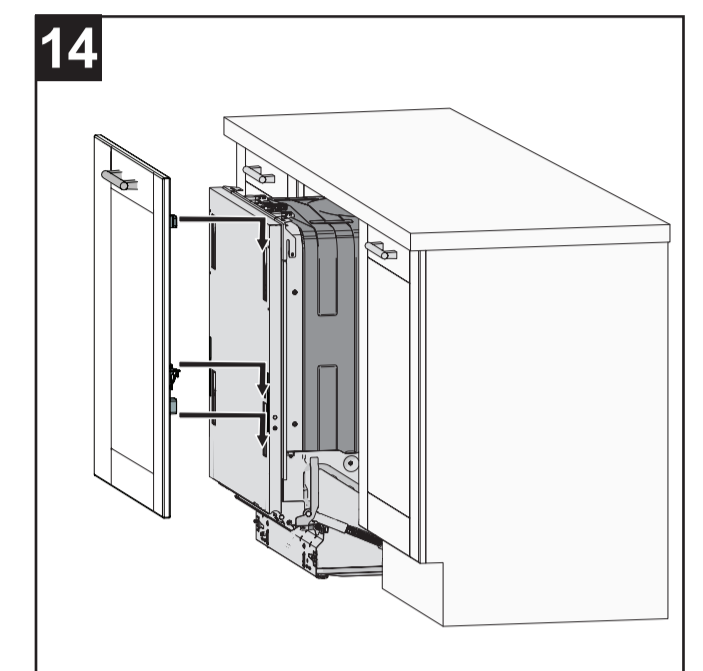

X mm

X mm

We reserve the right to make changes.