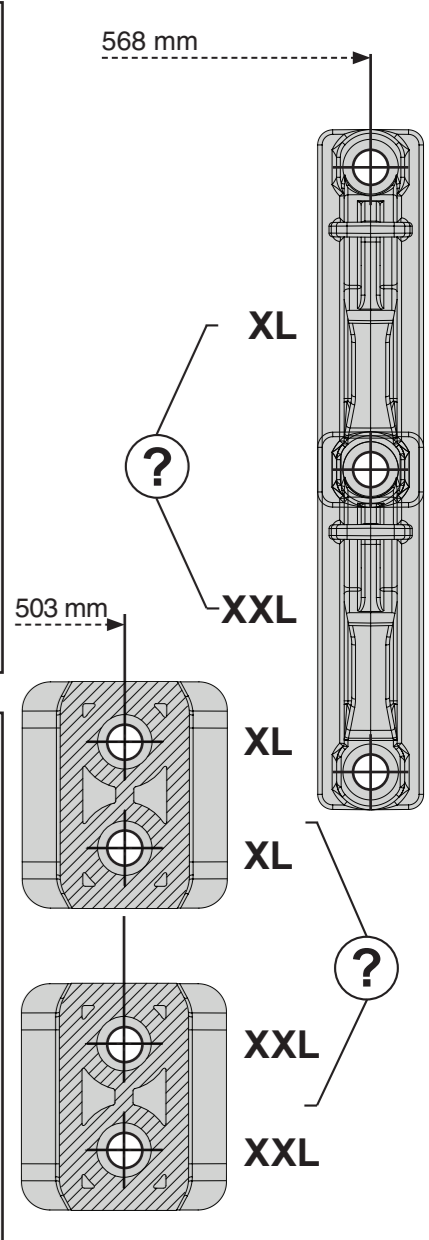

X mm

A

X mm

823363-03

We reserve the right to make changes.