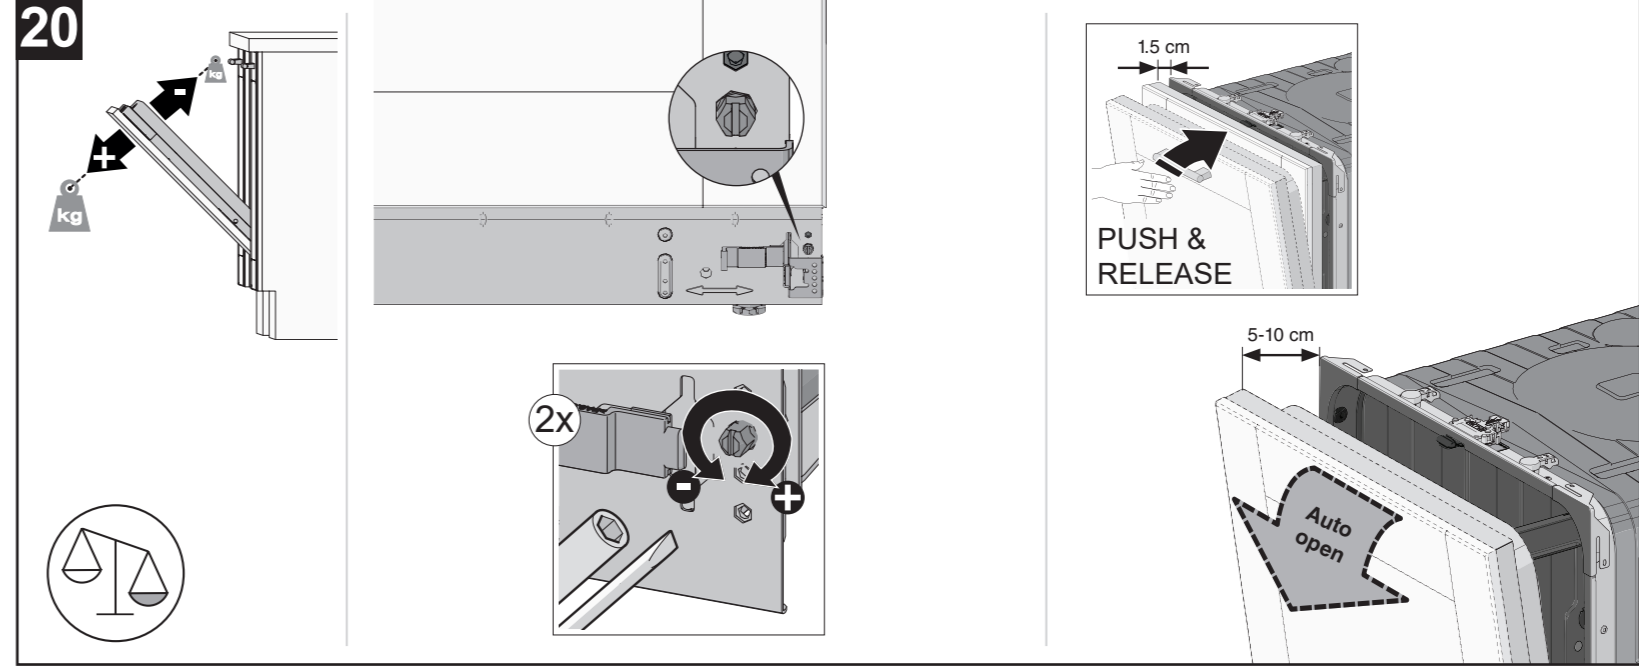

X mm

A

X mm

823363-03

We reserve the right to make changes.