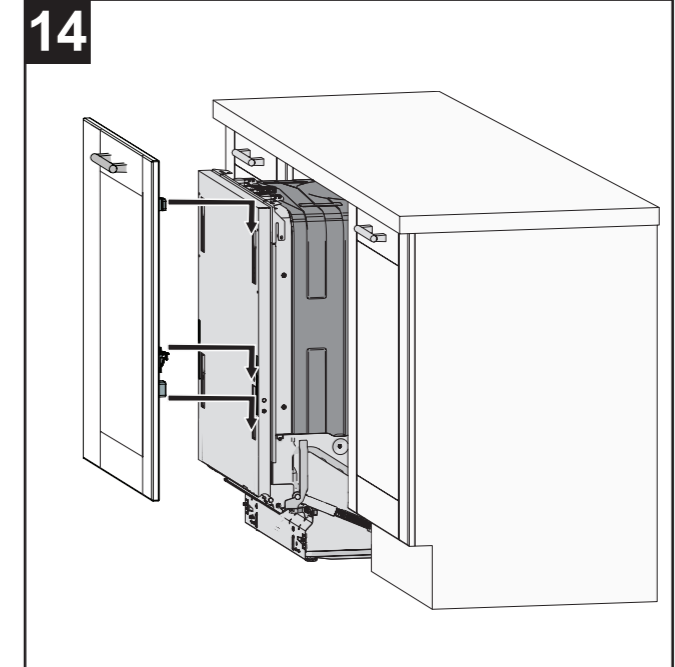

X mm

A

X mm

823363-03

We reserve the right to make changes.