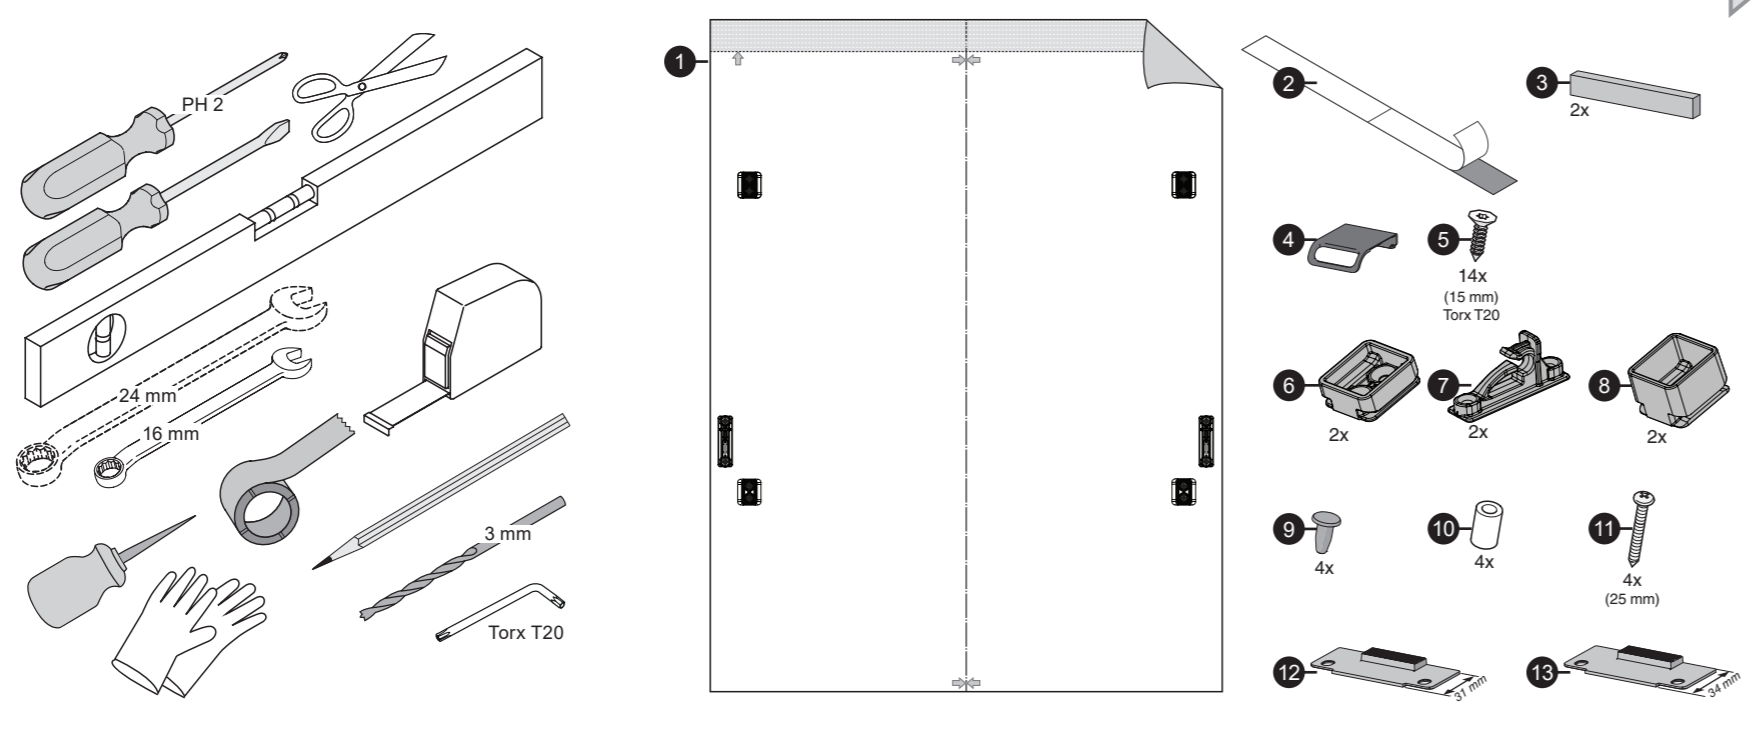

X mm

A

X mm

823363-03

We reserve the right to make changes.