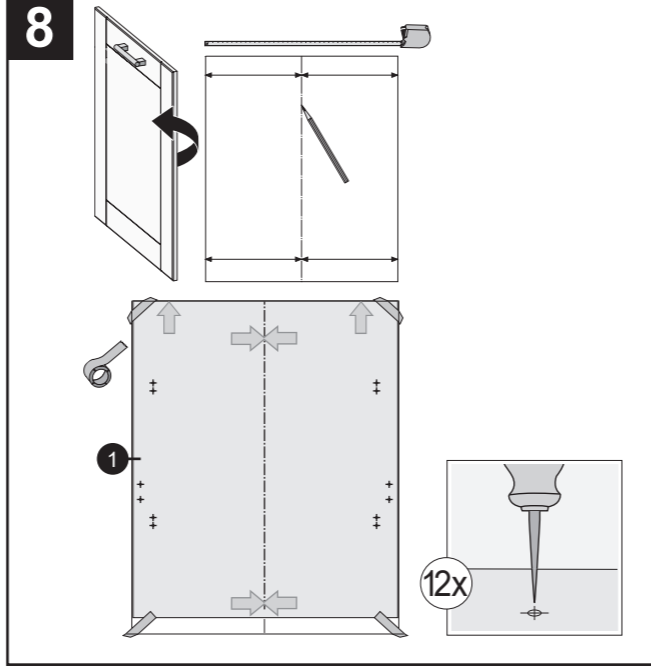

X mm

A

X mm

823363-03

We reserve the right to make changes.