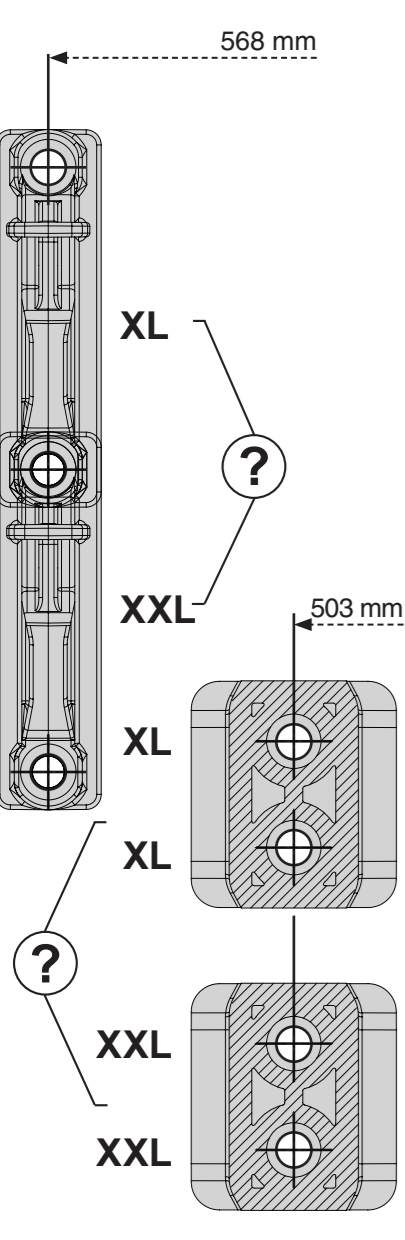

X mm

A

X mm

823363-03

We reserve the right to make changes.