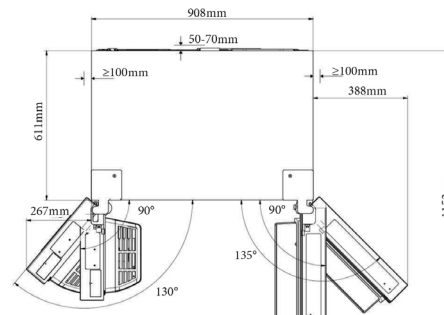

Hisense

RS818N4ID Amerikaanse koelkast

IJs- en waterdispenser

In een handomdraai gekoeld water of zelfs (crushed) ijs willen hebben kan met gemak dankzij de geïntegreerde ijs- en waterdispenser. Sluit hem aan via de vaste wateraansluiting, en vervolgens zorgt de koelkast ervoor dat je het water en ijs via de dispenser kan krijgen.

No-Frost

Er is niets vervelender dan je koelkast en voornamelijk je vriezer te moeten ontdooien; daar zit toch niemand op te wachten? Gelukkig beschikt dit model over No-Frost, wat zowel condensvorming in het koelvak als ijsvorming in het vriesvak voorkomt. Zo kun je nóg beter genieten van je Hisense koelkast.

Multi Air Flow

Zoals de naam al impliceert zorgt Multi Air Flow voor meerdere luchtstromen in je koelkast. Hierdoor wordt de kou gelijkmatig verspreid, wat zorgt voor een betere temperatuurverdeling én voor een sneller herstel van de temperatuur na het geopend hebben van de koelkast. Dit helpt ook bij het verlagen van je energierekening, en dat is altijd mooi meegenomen.

Fast Freeze

Hoe sneller je etenswaren ingevroren worden, hoe langer en beter de smaak en structuur bewaard blijven. Fast Freeze is exact de functie die hiervoor zorgt. Dankzij twee luchtstromen kan de temperatuur in het vriesvak extreem snel dalen, tot wel -24° . Door deze snelheid wordt het energieverbruik ook geoptimaliseerd.

Technische specificaties

Kleur	RVS
Totale inhoud (l)	632
Inhoud koelcompartiment (l)	417
Inhoud vriescompartiment (l)	215
Aantal deuren	2
Aantal legplateaus koelcompartiment	3
Materiaal legplateaus	Veiligheidsglas
Aantal deurbakken koelcompartiment	4
Aantal groentelades	2
Groentelade met luchtvochtigheidsregeling	Ja
Aantal vrieslades	2
Aantal legplateaus vriescompartiment	5
Flessenrek	Ja
Water- en ijsdispenser	Ja
Vaste wateraansluiting	Ja
Display	LED-display
Extern display	Ja
Binnenverlichting	Ja, in koel- en vriescompartiment
Multi Air Flow	Ja
Inverter compressor	Ja
Total No-Frost	Ja
Super Cool	Ja
Fast Freeze	Ja
Open deur alarm	Ja
Kinderbeveiliging	Ja
Vakantiemodus	Ja
Energieklasse	D
Energieverbruik per jaar (kWh)	277
Geluidsniveau (dB)	35
Klimaatklasse	SN-ST (10-43 °C)
Steraanduiding vriescompartiment	4
Invriesvermogen per 24 uur (kg)	12
Aansluitwaarde (W)	300
Afmetingen bxdxh (mm)	910x730x1790

EAN-nummer 6921727073730

Koelen & vriezen