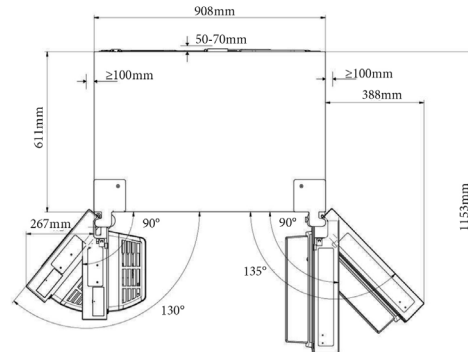

Hisense

RS818N4IFD Amerikaanse koelkast

IJs- en waterdispenser

In een handomdraai gekoeld water of zelfs (crushed) ijs willen hebben kan met gemak dankzij de geïntegreerde ijs- en waterdispenser. Sluit hem aan via de vaste wateraansluiting, en vervolgens zorgt de koelkast ervoor dat je het water en ijs via de dispenser kan krijgen.

No-Frost

Er is niets vervelender dan je koelkast en voornamelijk je vriezer te moeten ontdooien; daar zit toch niemand op te wachten? Gelukkig beschikt dit model over No-Frost, wat zowel condensvorming in het koelvak als ijsvorming in het vriesvak voorkomt. Zo kun je nóg beter genieten van je Hisense koelkast.

Multi Air Flow

Zoals de naam al impliceert zorgt Multi Air Flow voor meerdere luchtstromen in je koelkast. Hierdoor wordt de kou gelijkmatig verspreid, wat zorgt voor een betere temperatuurverdeling én voor een sneller herstel van de temperatuur na het geopend hebben van de koelkast. Dit helpt ook bij het verlagen van je energierekening, en dat is altijd mooi meegenomen.

Fast Freeze

Hoe sneller je etenswaren ingevroren worden, hoe langer en beter de smaak en structuur bewaard blijven. Fast Freeze is exact de functie die hiervoor zorgt. Dankzij twee luchtstromen kan de temperatuur in het vriesvak extreem snel dalen, tot wel -24° . Door deze snelheid wordt het energieverbruik ook geoptimaliseerd.

Technische specificaties

Kleur	Black Steel
Totale inhoud (l)	632
Inhoud koelcompartiment (l)	417
Inhoud vriescompartiment (l)	215
Aantal deuren	2
Aantal legplateaus koelcompartiment	3
Materiaal legplateaus	Veiligheidsglas
Aantal deurbakken koelcompartiment	4
Aantal groentelades	2
Groentelade met luchtvochtigheidsregeling	Ja
Aantal vrieslades	2
Aantal legplateaus vriescompartiment	5
Flessenrek	Ja
Water- en ijsdispenser	Ja
Vaste wateraansluiting	Ja
Display	LED-display
Extern display	Ja
Binnenverlichting	Ja, in koel- en vriescompartiment
Multi Air Flow	Ja
Inverter compressor	Ja
Total No-Frost	Ja
Super Cool	Ja
Fast Freeze	Ja
Open deur alarm	Ja
Kinderbeveiliging	Ja
Vakantiemodus	Ja
Energieklasse	D
Energieverbruik per jaar (kWh)	277
Geluidsniveau (dB)	35
Klimaatklasse	SN-ST (10-43 °C)
Steraanduiding vriescompartiment	4
Invriesvermogen per 24 uur (kg)	11
Aansluitwaarde (W)	300
Afmetingen bxdxh (mm)	910x730x1790

EAN-nummer 6921727081322

Koelen & vriezen