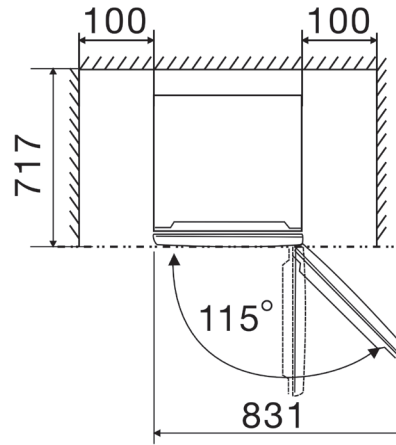

Hisense

RB440N4AFC koel-vriescombinatie

No Frost, nooit meer ontdooien

De No-Frost technologie voorkomt ijsvorming aan de boven- of zijkant van het vriesgedeelte en gaat condensvorming in het koelgedeelte tegen.

Fast Freeze

Fast Freeze zorgt voor het ultrasnel invriezen van producten. Door de dubbele luchttoevoer in het vriesgedeelte daalt de temperatuur in een mum van tijd tot -24° . Hiermee bespaar je niet alleen energie, ook de smaak van producten wordt beter behouden.

Multi Air Flow

Meerdere luchtventilatoren zorgen ervoor dat koude lucht gelijkmatig wordt verdeeld over de koel- en vriesruimte. Hierdoor is de temperatuur in de koel-vriescombinatie overal gelijk en herstelt deze sneller wanneer de deur open is geweest.

Geluid

Niet alleen is de Inverter Compressor krachtig en zuinig, ook werkt hij met een geluidsniveau van maar 35dB.

Technische specificaties

Kleur	Zwart
Totale inhoud (l)	336
Inhoud koelcompartiment (l)	238
Inhoud vriescompartiment (l)	98
Aantal deuren	2
Draairichting deur	Rechts
Draairichting omkeerbaar	Ja
Totale diepte met de deur 90° open (mm)	1180
Aantal legplateaus koelcompartiment	4
Materiaal legplateaus	Veiligheidsglas
Aantal deurbakken koelcompartiment	4
Aantal groentelades	2
Groentelade met luchtvochtigheidsregeling	Ja
Aantal vrieslades	3
Aantal legplateaus vriescompartiment	0
Flessenrek	Ja
Display	LED-indicatie
Extern display	Nee
Binnenverlichting	Ja, in koelcompartiment
Multi Air Flow	Ja
Inverter compressor	Ja
No-Frost	Ja
Super Cool	Ja
Fast Freeze	Ja
Open deur alarm	Ja
Kinderbeveiliging	Nee
Vakantiemodus	Ja
Energieklasse	C
Energieverbruik per jaar (kWh)	162
Geluidsniveau (dB)	35
Klimaatklasse	SN-ST ($10-43^{\circ}\text{C}$)
Steraanduiding vriescompartiment	4
Invriesvermogen per 24 uur (kg)	6
Aansluitwaarde (W)	150
Afmetingen bxdxh (mm)	595x579x2017

EAN-nummer 6921727074027

Koelen & vriezen