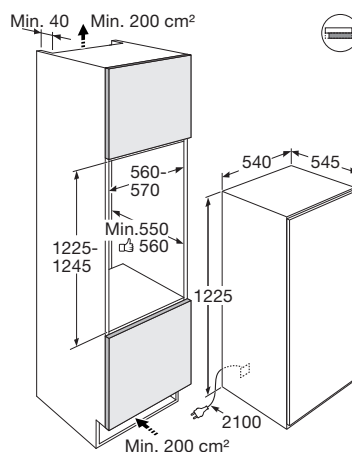

EAN nummer

- 8715393318664