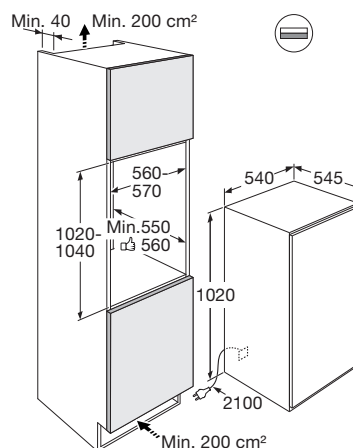

EAN nummer

- 8715393318565