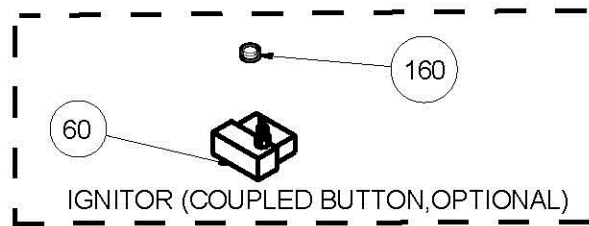

PAN SUPPORTS (OPTIONAL)

GAS HOBS IGNITION SYSTEMS