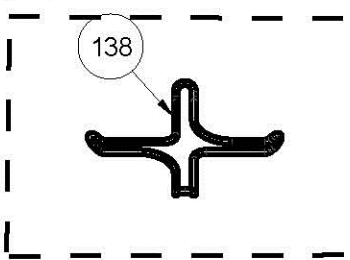

PAN SUPPORTS (OPTIONAL)

THERMOCOUPLE (OPTIONAL)

ETHNIC COFFEEPOT SUPPORT (OPTIONAL)

MICRO SWITCH (OPTIONAL)

WOK BURNER (OPTIONAL)

GLASS LID OPTIONAL (AVAILABLE ONLY FOR FRAMED HOBS)

COOKTOP FRAME (ONLY FOR TABLE-TOP HOBS)