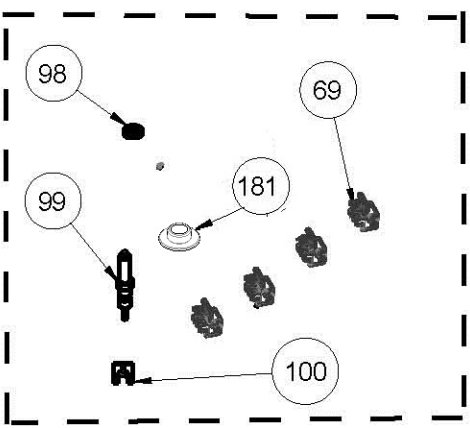

PAN SUPPORTS (OPTIONAL)

THERMOCOUPLE (OPTIONAL)

ETHNIC COFFEEPOT SUPPORT (OPTIONAL)

MICRO SWITCH (OPTIONAL)

WOK BURNER (OPTIONAL)

GLASS LID OPTIONAL (AVAILABLE ONLY FOR FRAMED HOBS)

COOKTOP FRAME (ONLY FOR TABLE-TOP HOBS)