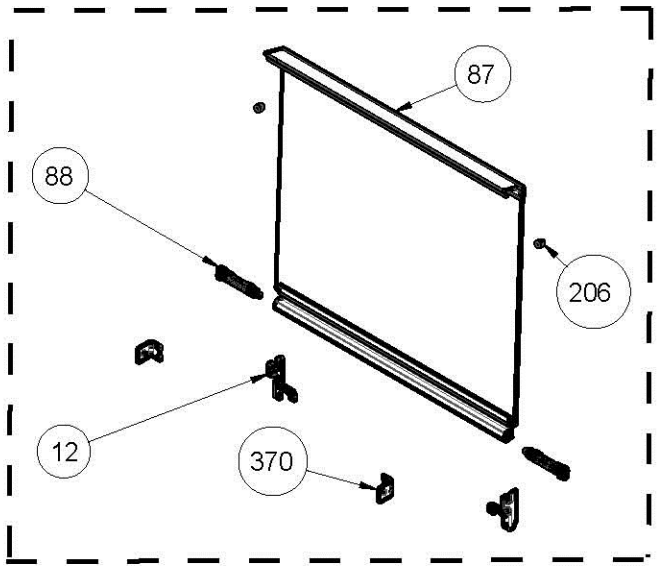

PAN SUPPORTS (OPTIONAL)

THERMOCOUPLE (OPTIONAL)

ETHNIC COFFEEPOT SUPPORT (OPTIONAL)

MICRO SWITCH (OPTIONAL)

WOK BURNER (OPTIONAL)

GLASS LID OPTIONAL (AVAILABLE ONLY FOR FRAMED HOBS)

COOKTOP FRAME (ONLY FOR TABLE-TOP HOBS)