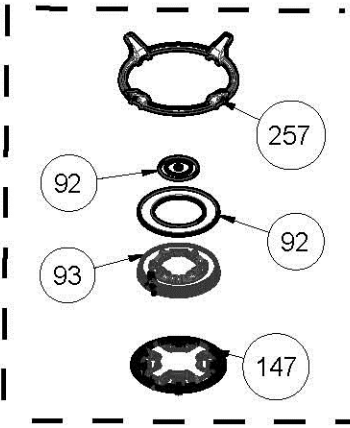

PAN SUPPORTS (OPTIONAL)

THERMOCOUPLE (OPTIONAL)

ETHNIC COFFEEPOT SUPPORT (OPTIONAL)

MICRO SWITCH (OPTIONAL)

WOK BURNER (OPTIONAL)

GLASS LID OPTIONAL (AVAILABLE ONLY FOR FRAMED HOBS)

COOKTOP FRAME (ONLY FOR TABLE-TOP HOBS)

ASSEMBLY BRACKET (ONLY FOR BUILT-IN HOBS)

IGNITOR (COUPLED BUTTON, OPTIONAL)

SEQUENTIAL IGNITOR (MICROSWCH, OPTIONAL)

GAS HOBS IGNITION SYSTEMS