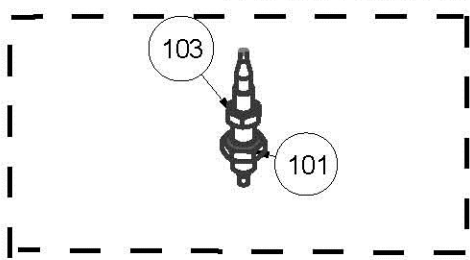

PAN SUPPORTS (OPTIONAL)

THERMOCOUPLE (OPTIONAL)

ETHNIC COFFEEPOT SUPPORT (OPTIONAL)

MICRO SWITCH (OPTIONAL)

WOK BURNER (OPTIONAL)

GLASS LID OPTIONAL (AVAILABLE ONLY FOR FRAMED HOBS)

COOKTOP FRAME (ONLY FOR TABLE-TOP HOBS)