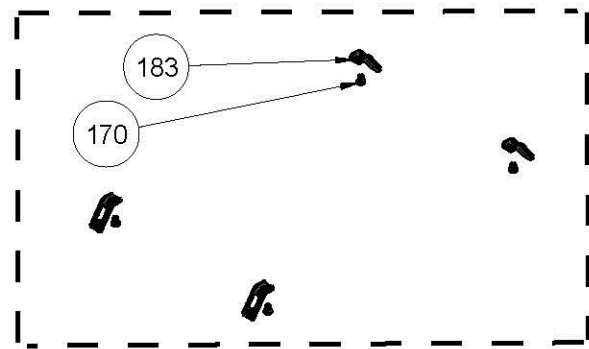

PAN SUPPORTS (OPTIONAL)

THERMOCOUPLE (OPTIONAL)

ETHNIC COFFEEPOT SUPPORT (OPTIONAL)

MICRO SWITCH (OPTIONAL)

WOK BURNER (OPTIONAL)

GLASS LID OPTIONAL (AVAILABLE ONLY FOR FRAMED HOBS)

COOKTOP FRAME (ONLY FOR TABLE-TOP HOBS)