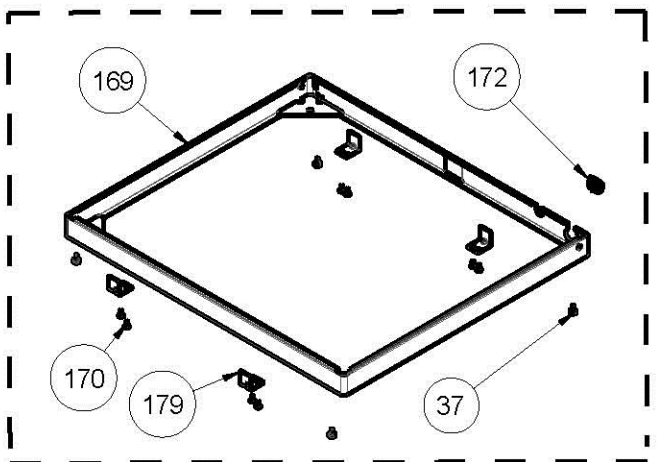

PAN SUPPORTS (OPTIONAL)

THERMOCOUPLE (OPTIONAL)

ETHNIC COFFEEPOT SUPPORT (OPTIONAL)

MICRO SWITCH (OPTIONAL)

WOK BURNER (OPTIONAL)

GLASS LID OPTIONAL (AVAILABLE ONLY FOR FRAMED HOBS)

COOKTOP FRAME (ONLY FOR TABLE-TOP HOBS)