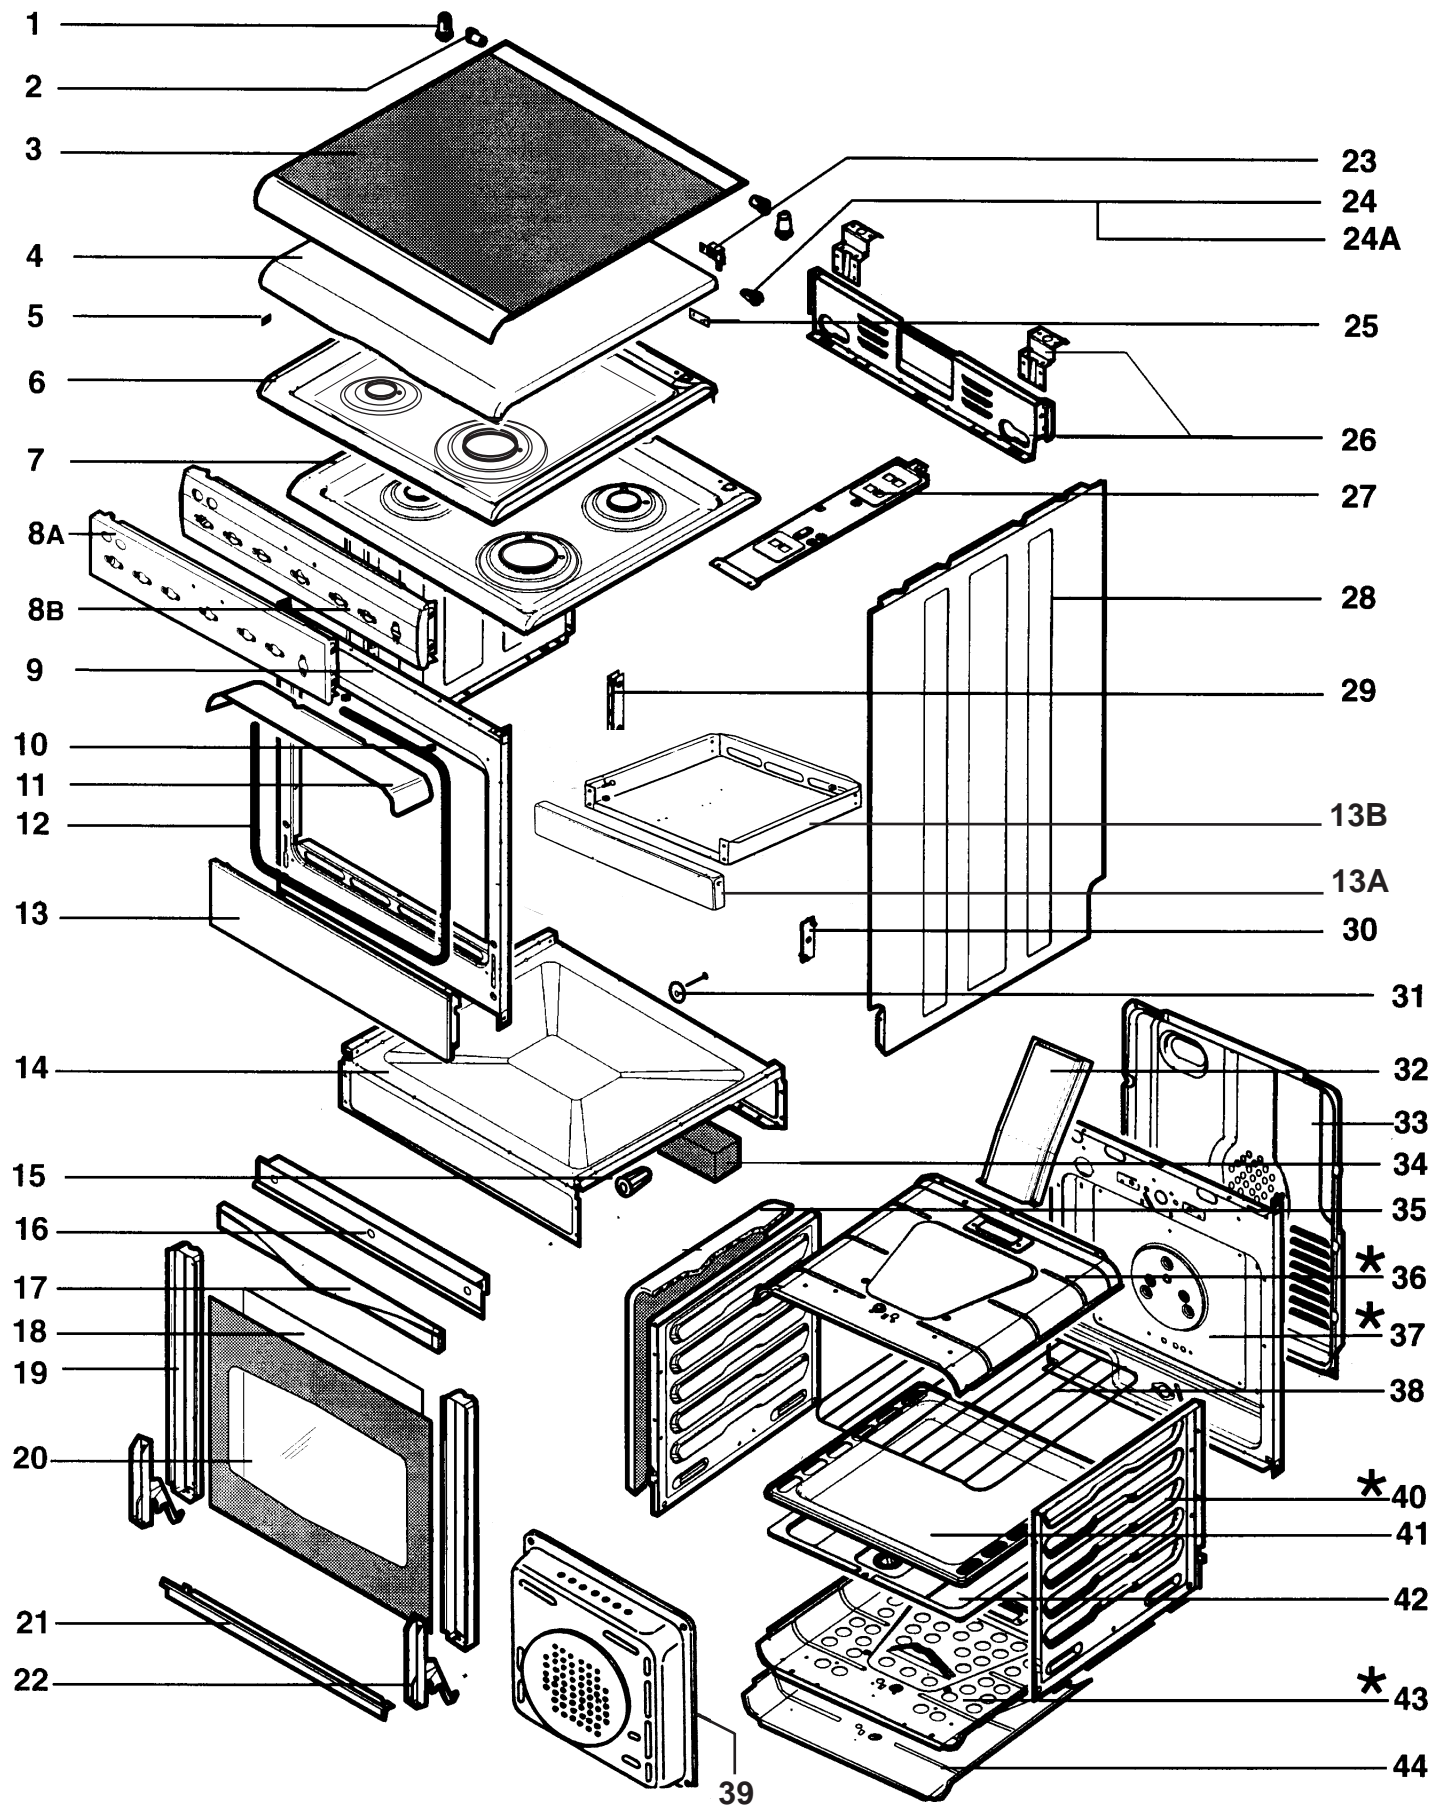

A

ABITACOLO - PORTA
HABILLAGE- PORTE
COOKER BODY-DOOR

COD.502369

B