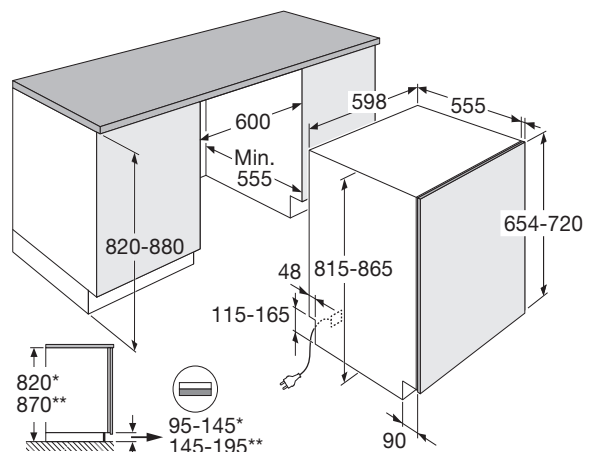

Gebruiksgemak

- LED display met druktoetsen (RVS paneel)
- Uitgestelde start van 1-24 uur
- Bovenkorf in hoogte verstelbaar (met volle belading)
- Handige wasprogramma's: halve belading (handmatig), SpeedWash, intensief, eco