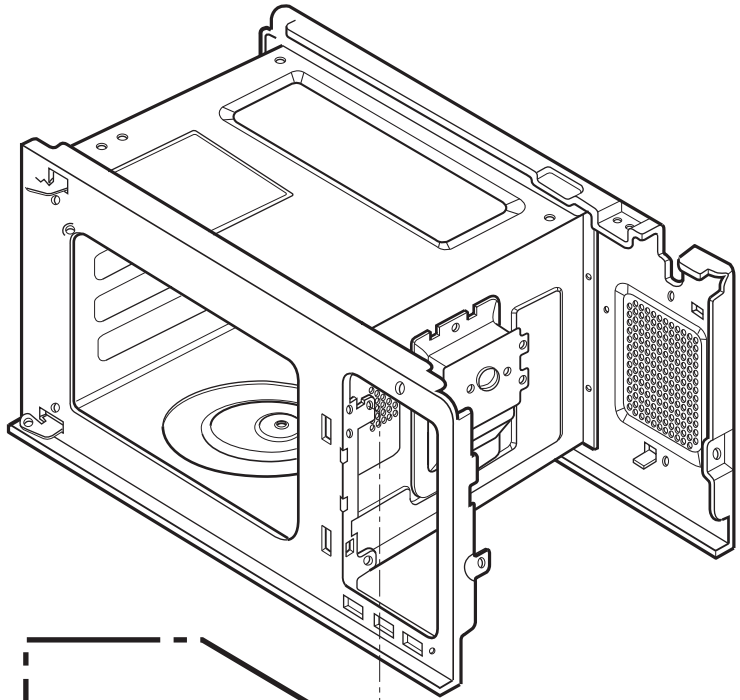

LATCH BOARD PARTS