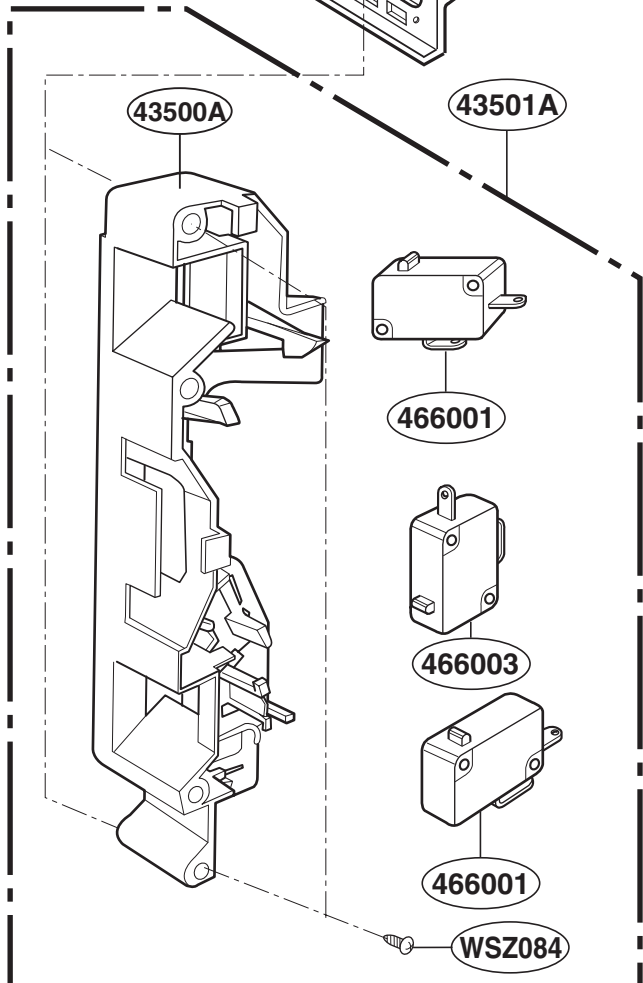

# OVEN CAVITY PARTS

\* Check the Rating Model No.

Origin	New
 <p>4B70572B</p> <p>WSZ092</p>  <p>3052W3M018A</p> <p>33052M</p>	 <p>3052W3A015A</p> <p>33052A</p>
Origin → Early	New → Late
<p>Original parts only may be used in early production sets.                      New parts may be used in late production sets only.                      Stock original and new parts.</p>	

# LATCH BOARD PARTS