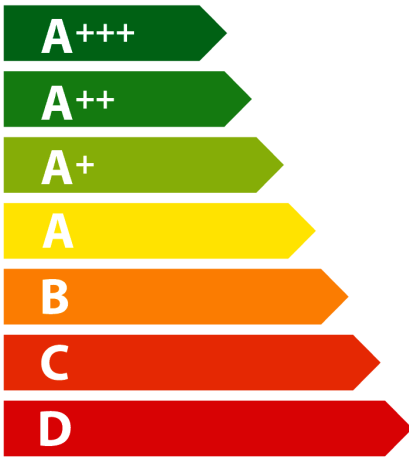

ENERG
енергия · ενεργεια

PELGRIM

IKR3093

ENERJİ
37
kWh/yıl

A blue icon of a three-leaf plant inside a circle.

ABCDEFG

A blue icon of a light bulb.

—

A blue icon showing a water tap with three water droplets falling from it.

A**B**CDEFG

A blue icon of a speaker with sound waves.

63 dB