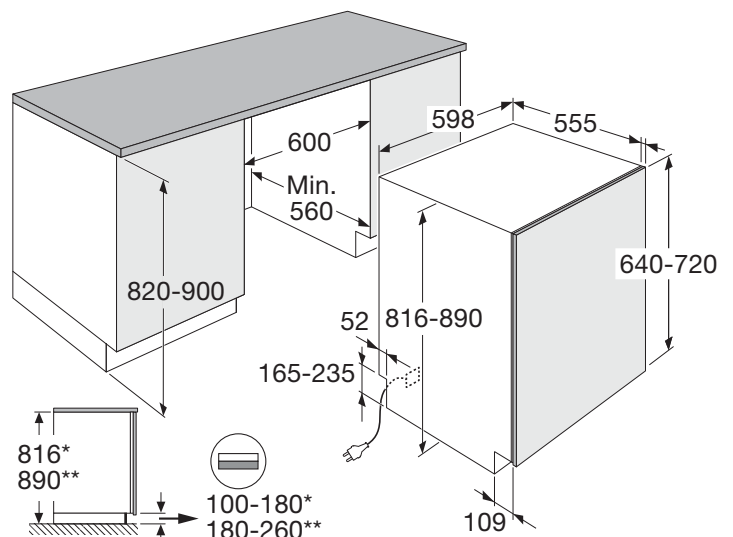

EAN nummer: 8715393357250