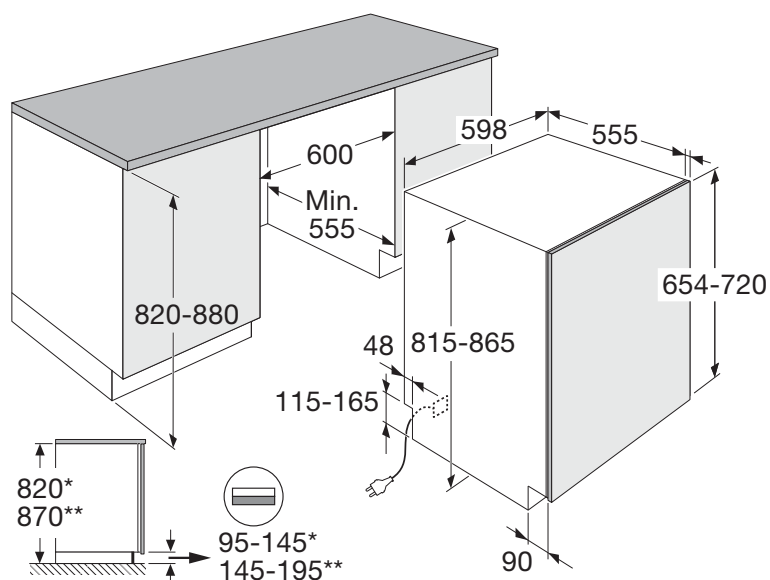

Gebruikersgemak

- LED display met druktoetsen (RVS paneel)
- Uitgestelde start van 1-24 uur
- Bovenkorf in hoogte verstelbaar (met volle belading)
- Handige wasprogramma's: halve belading (handmatig), SpeedWash, intensief, eco