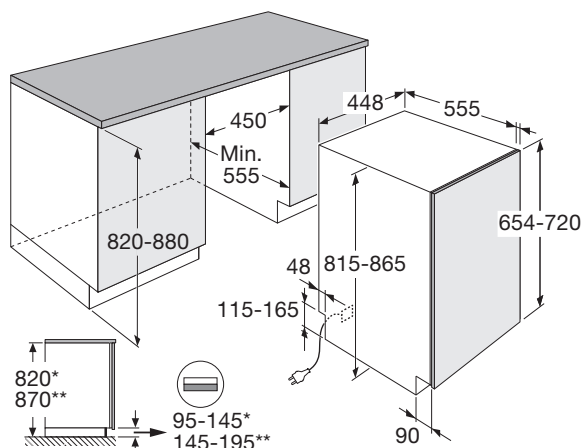

EAN nummer

- 8715393316950