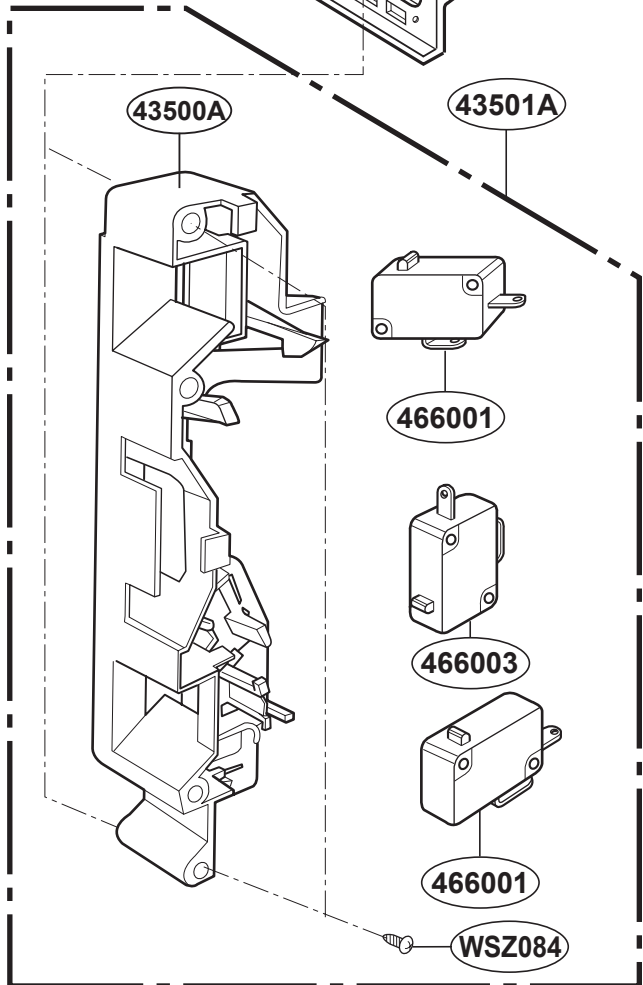

DOOR PARTS

CONTROLLER PARTS

OVEN CAVITY PARTS

* Check the Rating Model No.

Origin	New
 4B70572B  3052W3M018A 	 3052W3A015A 
Origin → Early New → Late	
Original parts only may be used in early production sets. New parts may be used in late production sets only. Stock original and new parts.	

* Check the Rating Model No.

* Check the Rating Model No.

LATCH BOARD PARTS

INTERIOR PARTS

* Check the Rating Model No.

* Check the Rating Model No.

For model
MAG525WIT / P01
MAG525ZWART / P01
MAG525ZWART / P02

56851D
 56851C

* Check the Rating Model No.

For model
MAG525ZWART / P03

56851C

WSZ002

BASE PLATE PARTS