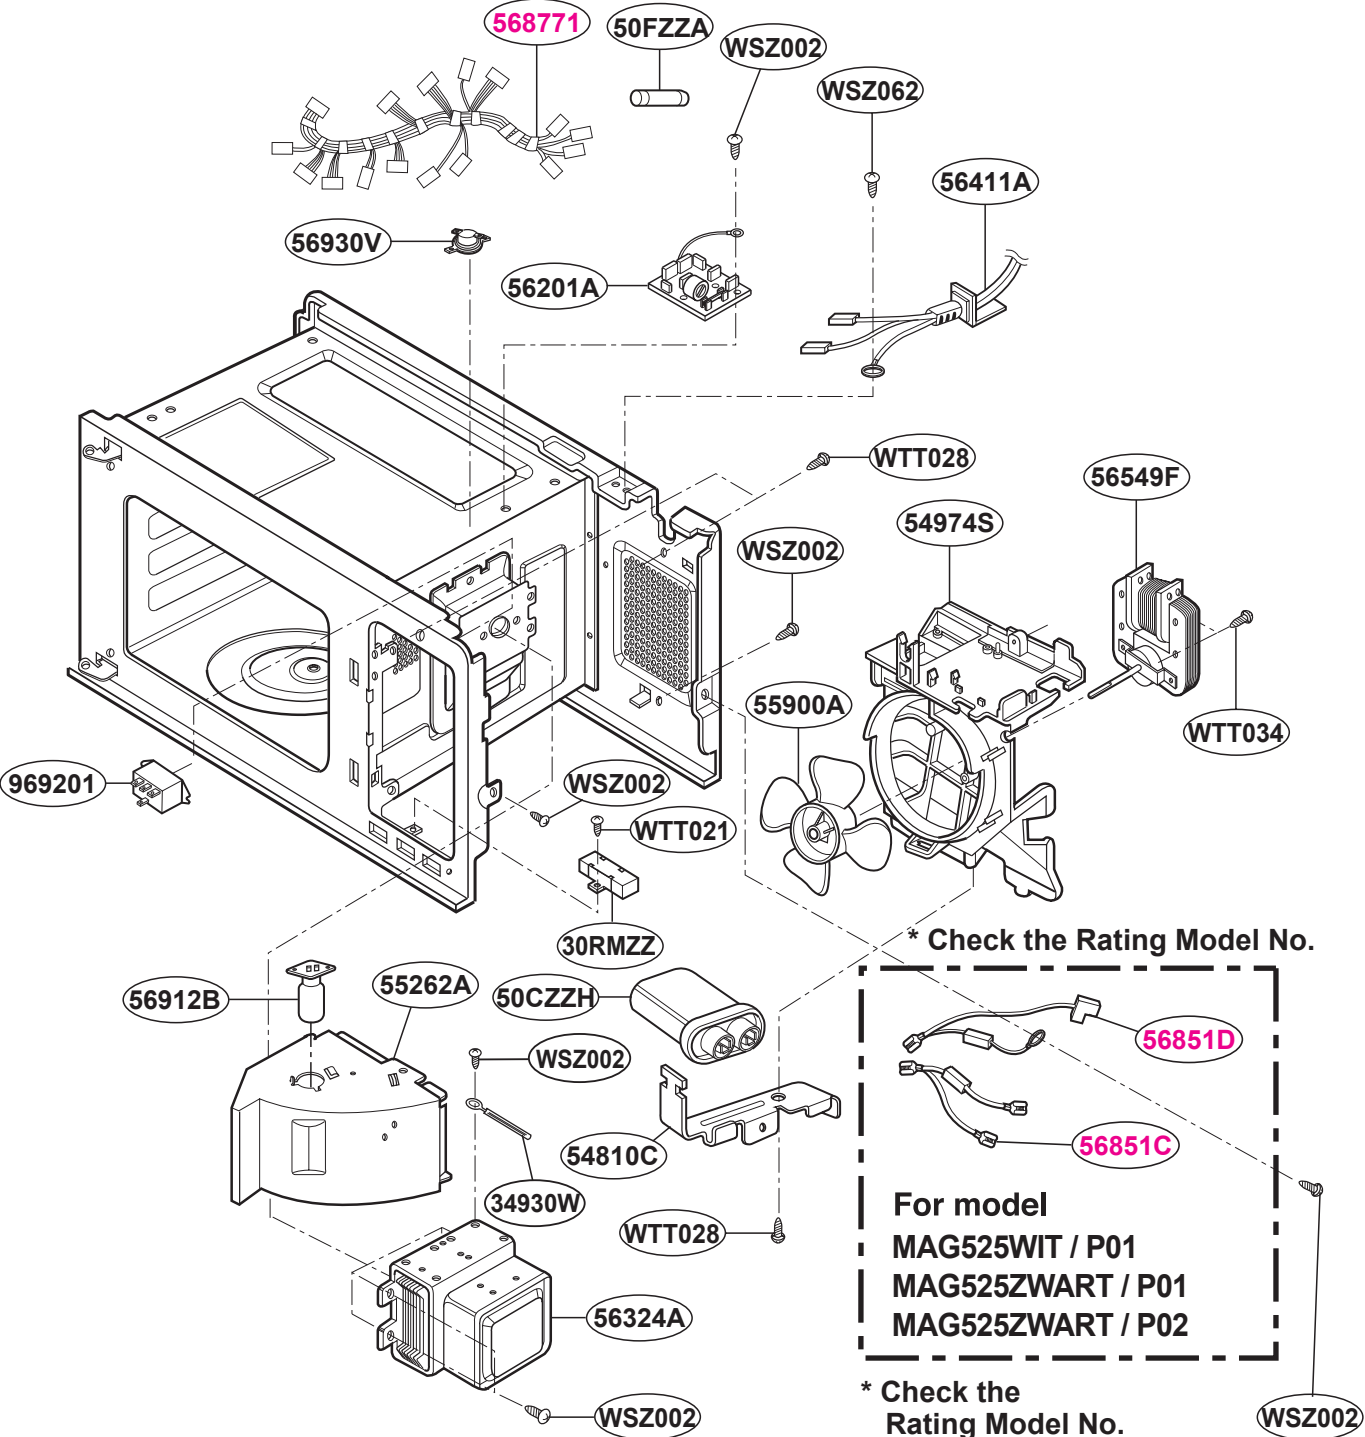

DOOR PARTS

CONTROLLER PARTS

OVEN CAVITY PARTS

* Check the Rating Model No.

Origin	New
 4B70572B  3052W3M018A 	 3052W3A015A 
Origin → Early New → Late	
Original parts only may be used in early production sets. New parts may be used in late production sets only. Stock original and new parts.	

* Check the Rating Model No.

* Check the Rating Model No.

LATCH BOARD PARTS

INTERIOR PARTS

* Check the Rating Model No.

* Check the Rating Model No.

For model
MAG525WIT / P01
MAG525ZWART / P01
MAG525ZWART / P02

56851D
 56851C

* Check the Rating Model No.

For model
MAG525ZWART / P03

56851C

WSZ002

BASE PLATE PARTS