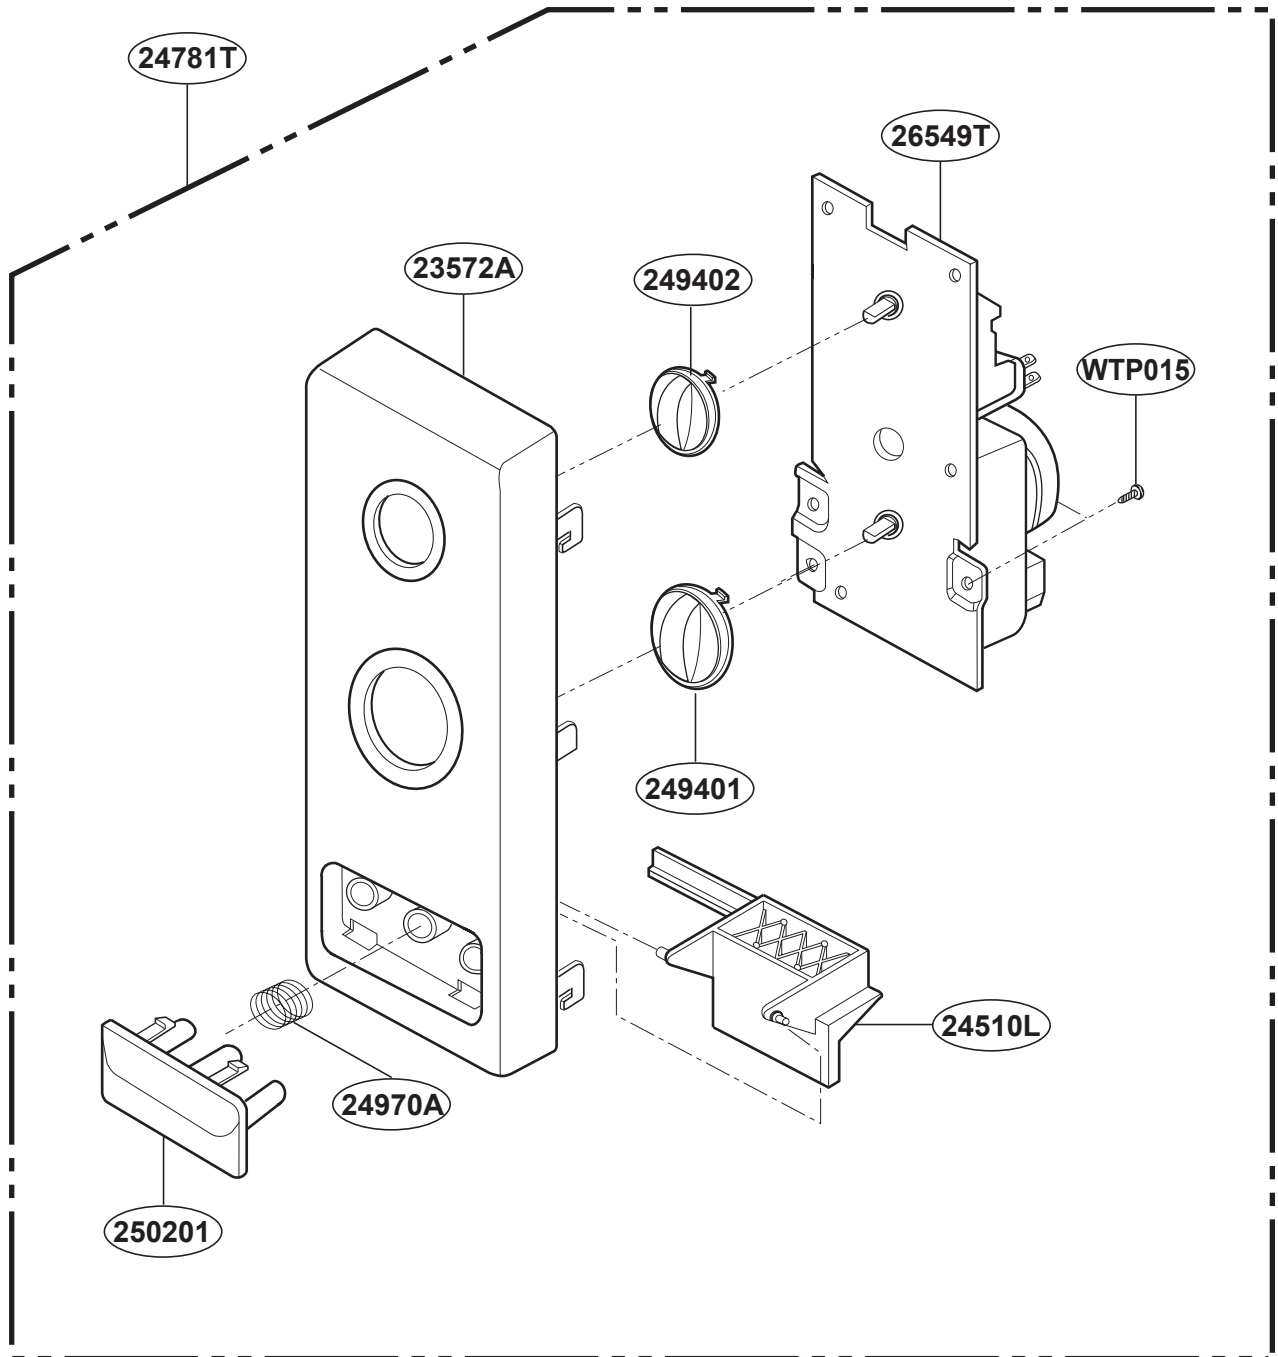

DOOR PARTS

CONTROLLER PARTS

OVEN CAVITY PARTS

* Check the Rating Model No.

Origin	New
 4B70572B  3052W3M018A 	 3052W3A015A 
Origin → Early New → Late	
Original parts only may be used in early production sets. New parts may be used in late production sets only. Stock original and new parts.	

* Check the Rating Model No.

* Check the Rating Model No.

LATCH BOARD PARTS

INTERIOR PARTS

* Check the Rating Model No.

* Check the Rating Model No.

For model
MAG525WIT / P01
MAG525ZWART / P01
MAG525ZWART / P02

56851D
 56851C

* Check the Rating Model No.

For model
MAG525ZWART / P03

56851C

WSZ002

BASE PLATE PARTS