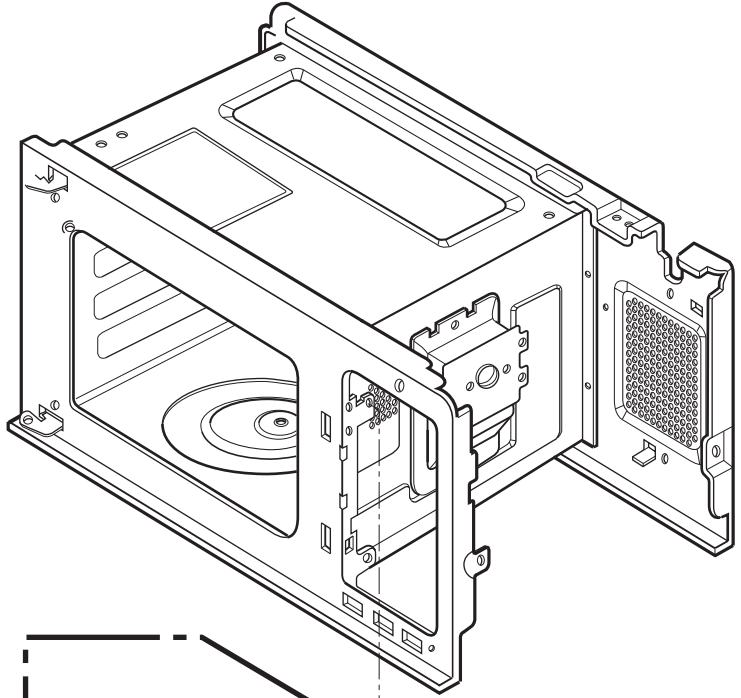

DOOR PARTS

CONTROLLER PARTS

OVEN CAVITY PARTS

* Check the Rating Model No.

Origin	New
 4B70572B  3052W3M018A 	 3052W3A015A 
Origin → Early New → Late	
Original parts only may be used in early production sets. New parts may be used in late production sets only. Stock original and new parts.	

* Check the Rating Model No.

* Check the Rating Model No.

LATCH BOARD PARTS

INTERIOR PARTS

* Check the Rating Model No.

* Check the Rating Model No.

For model
MAG525WIT / P01
MAG525ZWART / P01
MAG525ZWART / P02