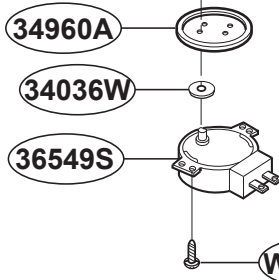

DOOR PARTS

CONTROLLER PARTS

OVEN CAVITY PARTS

* Check the Rating Model No.

Origin	New
 4B70572B  3052W3M018A 	 3052W3A015A 
Origin → Early New → Late	
Original parts only may be used in early production sets. New parts may be used in late production sets only. Stock original and new parts.	

* Check the Rating Model No.

* Check the Rating Model No.

LATCH BOARD PARTS

INTERIOR PARTS

* Check the Rating Model No.

* Check the Rating Model No.

For model
MAG525WIT / P01
MAG525ZWART / P01
MAG525ZWART / P02

56851D
 56851C

* Check the Rating Model No.

For model
MAG525ZWART / P03

56851C

WSZ002

BASE PLATE PARTS