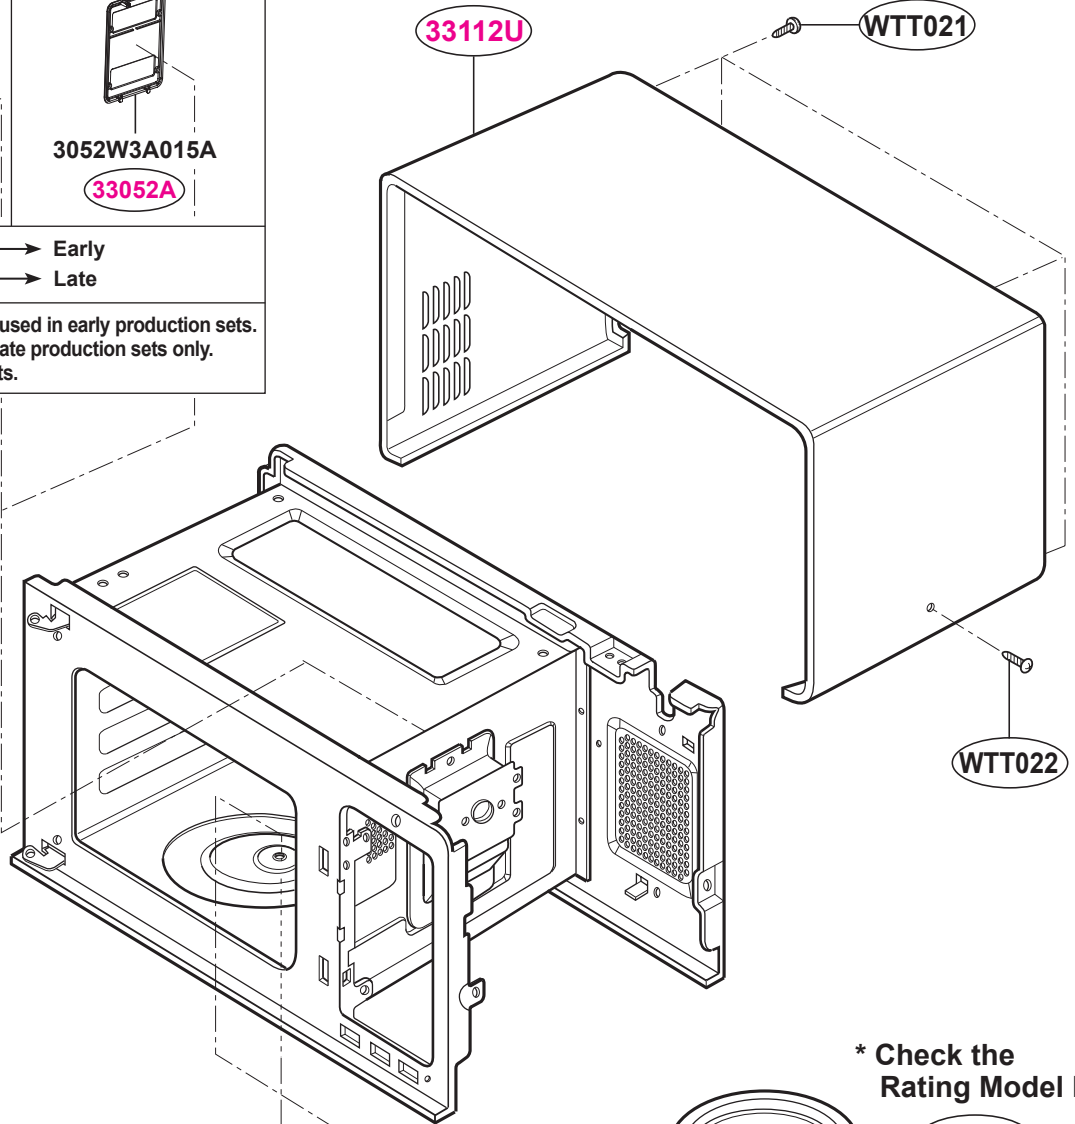

DOOR PARTS

CONTROLLER PARTS

OVEN CAVITY PARTS

* Check the Rating Model No.

Origin	New
 4B70572B  3052W3M018A 	 3052W3A015A 
Origin → Early New → Late	
Original parts only may be used in early production sets. New parts may be used in late production sets only. Stock original and new parts.	

* Check the Rating Model No.

* Check the Rating Model No.

LATCH BOARD PARTS

INTERIOR PARTS

* Check the Rating Model No.

* Check the Rating Model No.

For model
MAG525WIT / P01
MAG525ZWART / P01
MAG525ZWART / P02

56851D
 56851C

* Check the Rating Model No.

For model
MAG525ZWART / P03

56851C

WSZ002

BASE PLATE PARTS