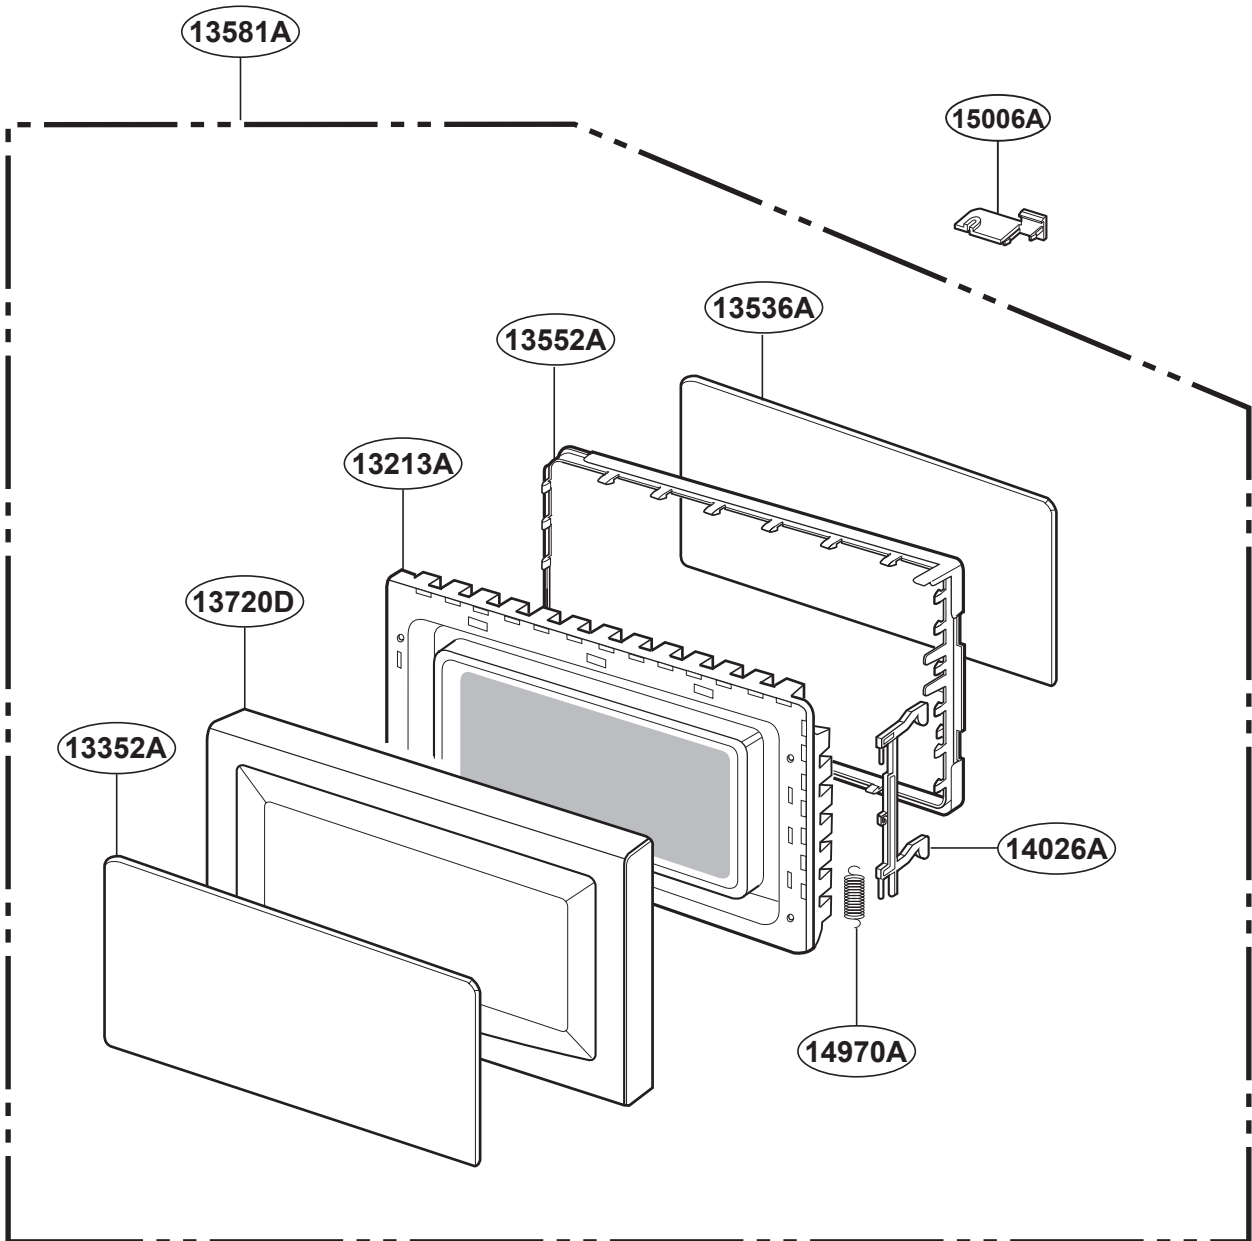

DOOR PARTS

CONTROLLER PARTS

OVEN CAVITY PARTS

* Check the Rating Model No.

Origin	New
 4B70572B  3052W3M018A 	 3052W3A015A 
Origin → Early New → Late	
Original parts only may be used in early production sets. New parts may be used in late production sets only. Stock original and new parts.	

* Check the Rating Model No.

* Check the Rating Model No.

LATCH BOARD PARTS

INTERIOR PARTS

* Check the Rating Model No.

* Check the Rating Model No.

For model
MAG525WIT / P01
MAG525ZWART / P01
MAG525ZWART / P02

56851D
 56851C

* Check the Rating Model No.

For model
MAG525ZWART / P03

56851C

WSZ002

BASE PLATE PARTS