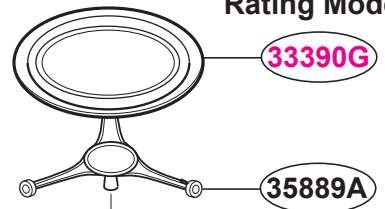

DOOR PARTS

CONTROLLER PARTS

OVEN CAVITY PARTS

* Check the Rating Model No.

Origin	New
 4B70572B  3052W3M018A 	 3052W3A015A 
Origin → Early New → Late	
Original parts only may be used in early production sets. New parts may be used in late production sets only. Stock original and new parts.	

* Check the Rating Model No.

* Check the Rating Model No.

LATCH BOARD PARTS

INTERIOR PARTS

* Check the Rating Model No.

* Check the Rating Model No.

For model
MAG525WIT / P01
MAG525ZWART / P01
MAG525ZWART / P02