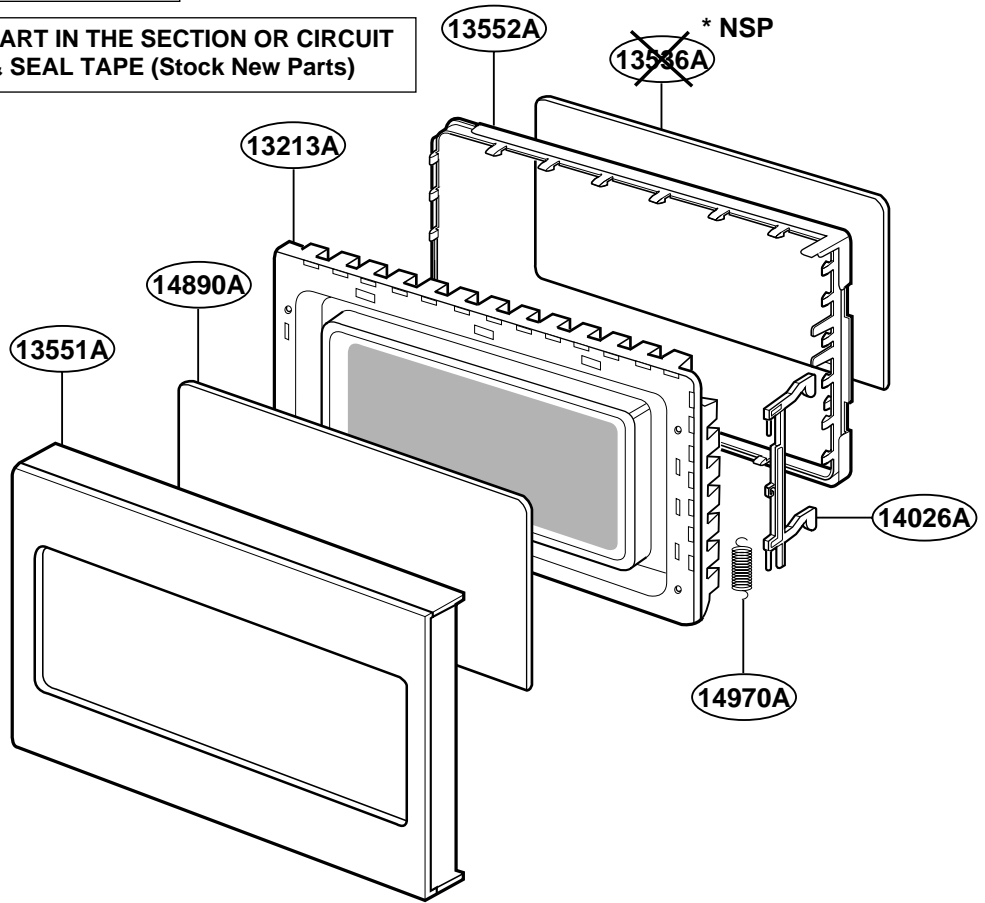

13581A

15006A

Model No.	A2127RVS / E01 A2127RVS / E02 A2127RVS / E03
DESCRIPTION (DOOR FRAME)	3213W1A028S

\* CHANGED THE PART IN THE SECTION OR CIRCUIT  
- DOOR FRAME & SEAL TAPE (Stock New Parts)

\* NSP: NOT SERVICE PARTS

43500A

466001

Button Head  
(Torx style 2)

\* Check the Rating Model No.

For model  
A2127RVS / E01  
A2127RVS / E02

56851D

\* Check the Rating Model No.

For model  
A2127RVS / E03