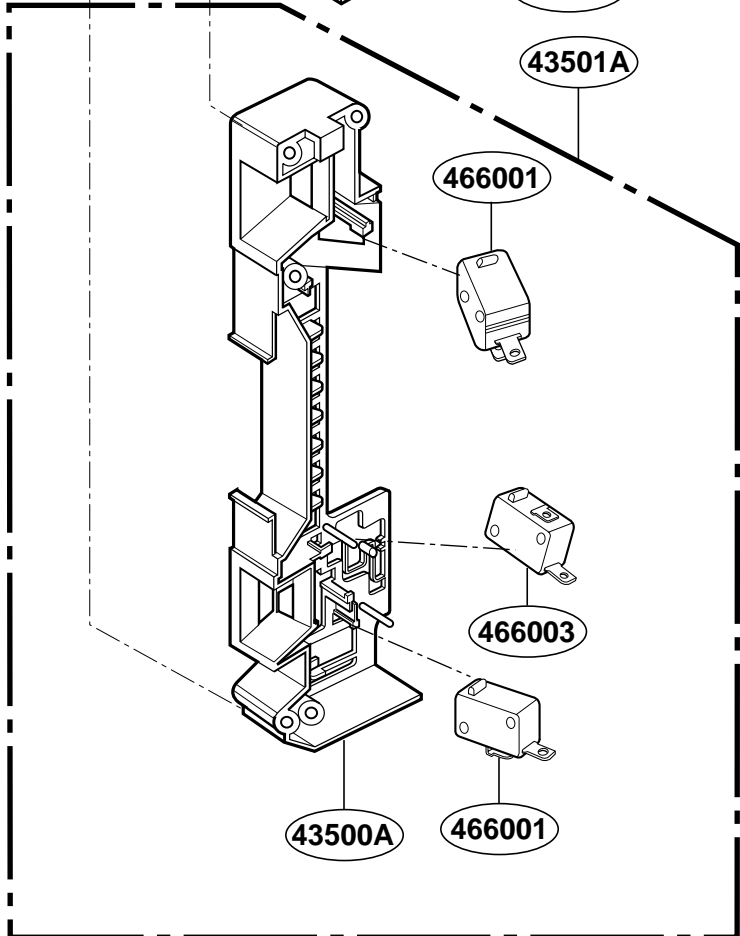

13581A

15006A

Model No.	A2127RVS / E01 A2127RVS / E02 A2127RVS / E03
DESCRIPTION (DOOR FRAME)	3213W1A028S

\* CHANGED THE PART IN THE SECTION OR CIRCUIT  
- DOOR FRAME & SEAL TAPE (Stock New Parts)

\* NSP: NOT SERVICE PARTS

43500A

466001

Button Head  
(Torx style 2)

\* Check the Rating Model No.

For model  
A2127RVS / E01  
A2127RVS / E02

56851D

\* Check the Rating Model No.

For model  
A2127RVS / E03