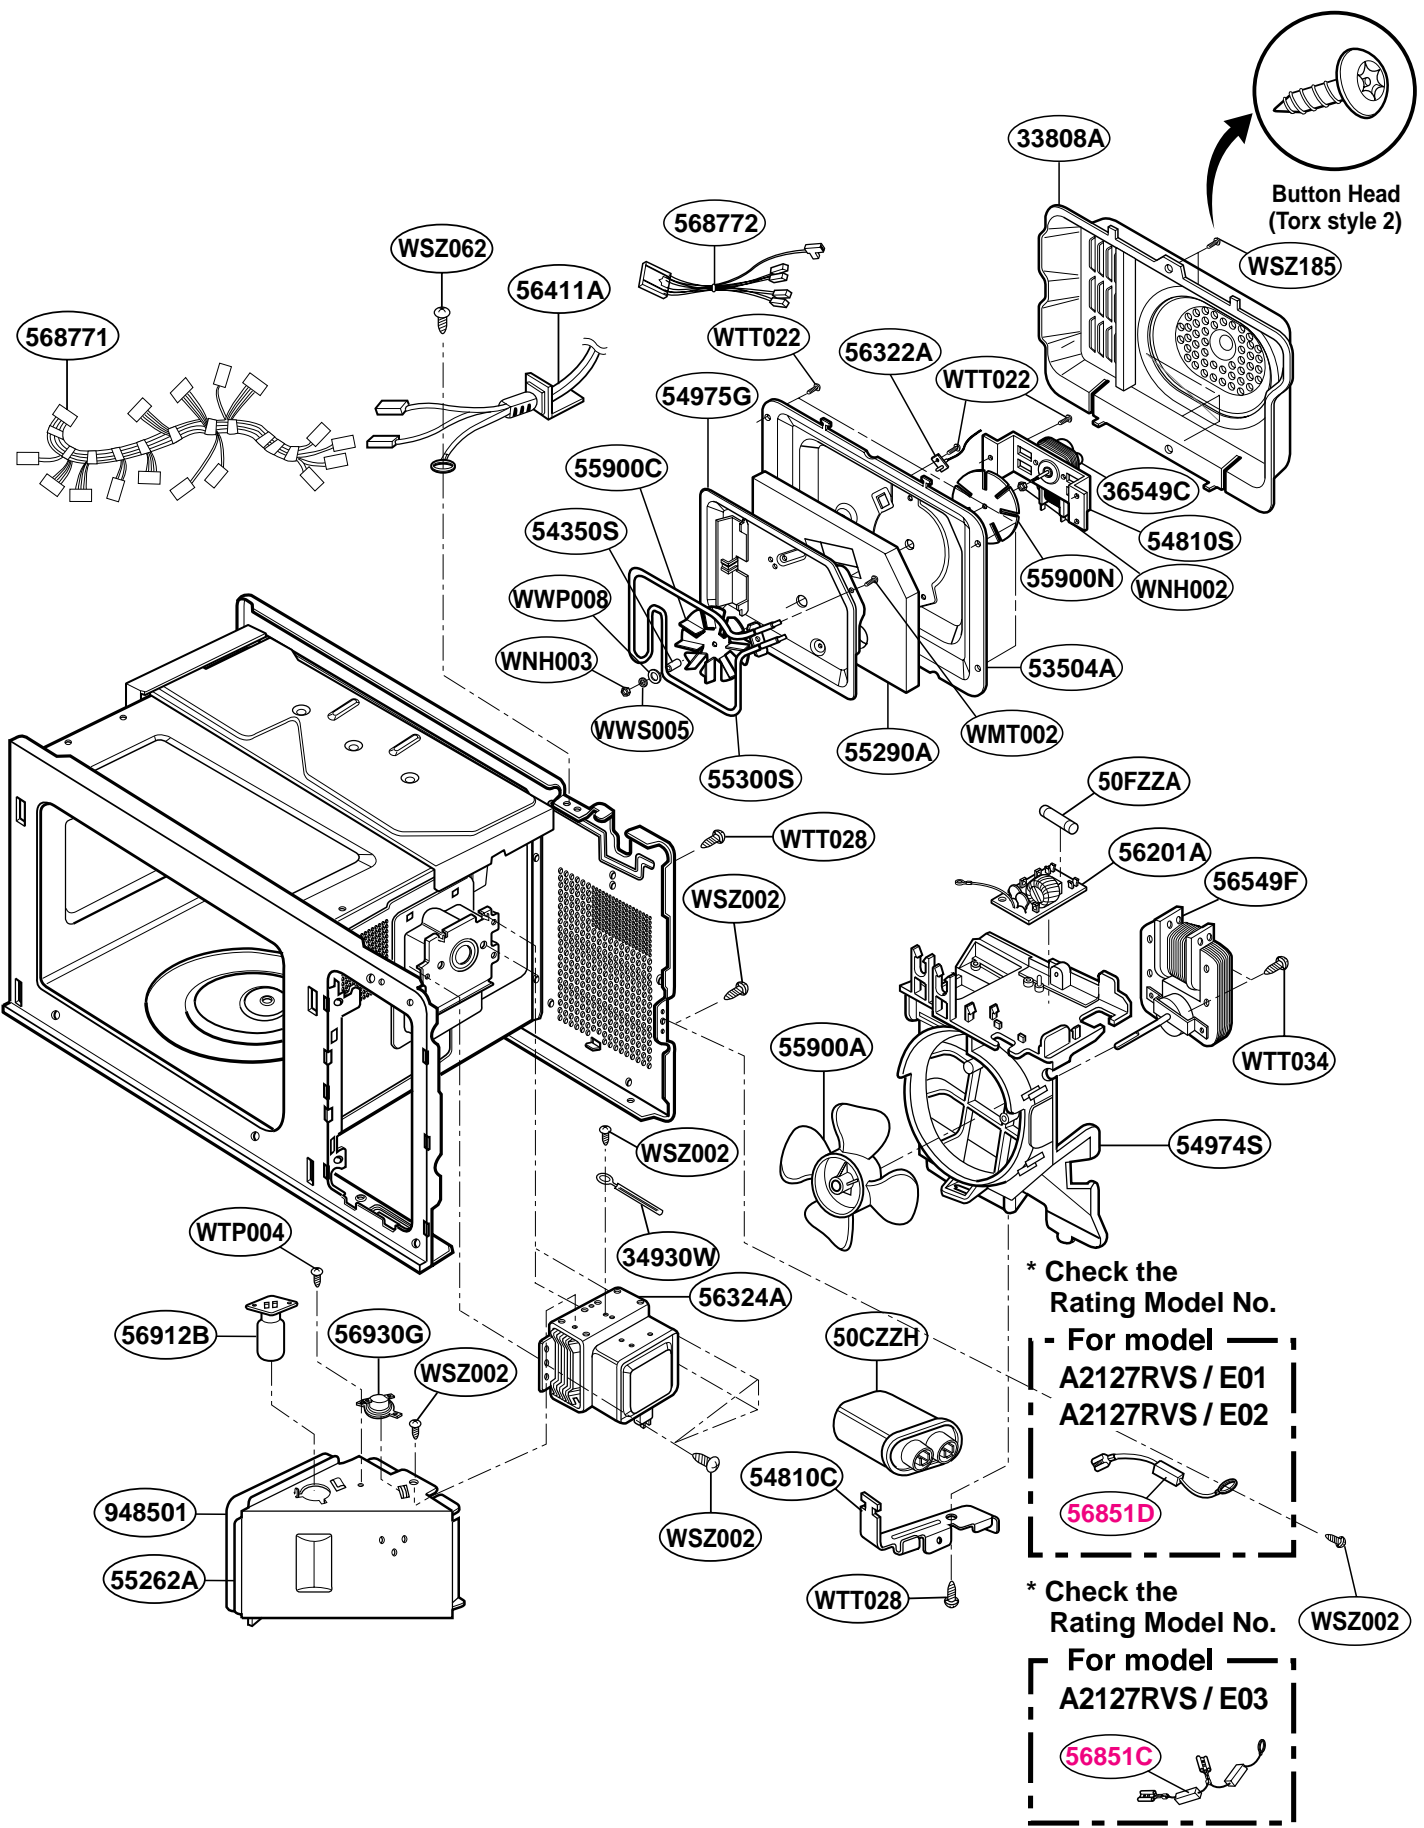

13581A

15006A

Model No.	A2127RVS / E01 A2127RVS / E02 A2127RVS / E03
DESCRIPTION (DOOR FRAME)	3213W1A028S

\* CHANGED THE PART IN THE SECTION OR CIRCUIT  
- DOOR FRAME & SEAL TAPE (Stock New Parts)

\* NSP: NOT SERVICE PARTS

43500A

466001

Button Head  
(Torx style 2)

\* Check the Rating Model No.

For model  
A2127RVS / E01  
A2127RVS / E02

56851D

\* Check the Rating Model No.

For model  
A2127RVS / E03