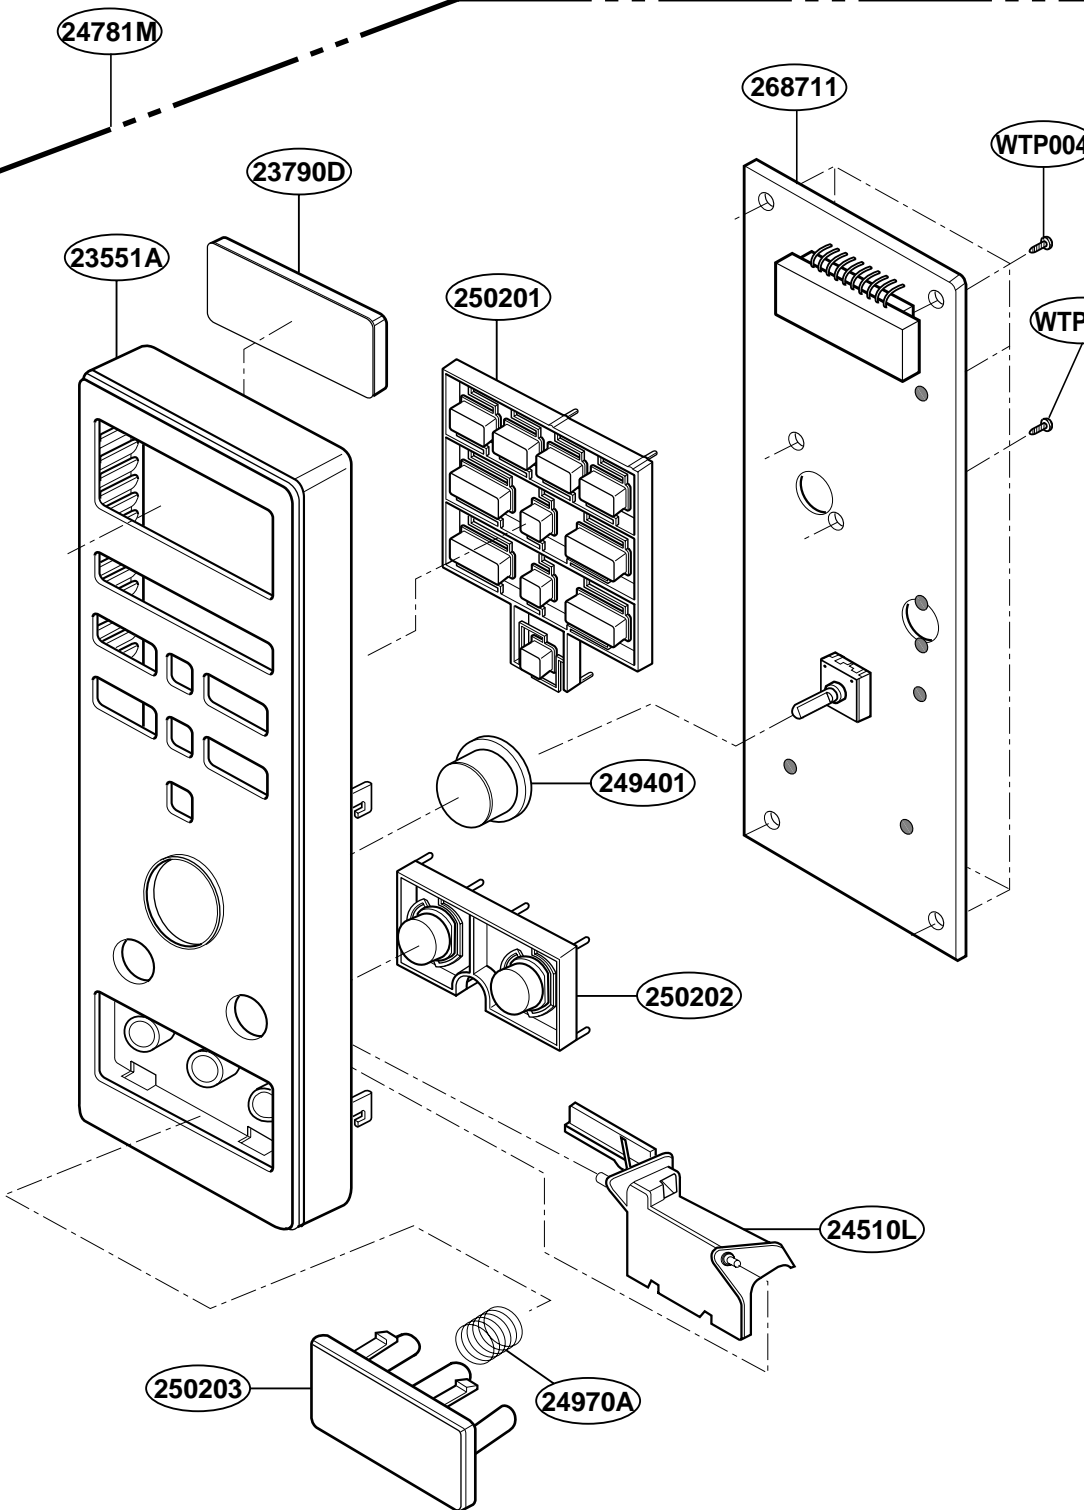

24781M

23790D

23551A

250201

268711

WTP004

WTP015

249401

250202

24510L

250203

24970A