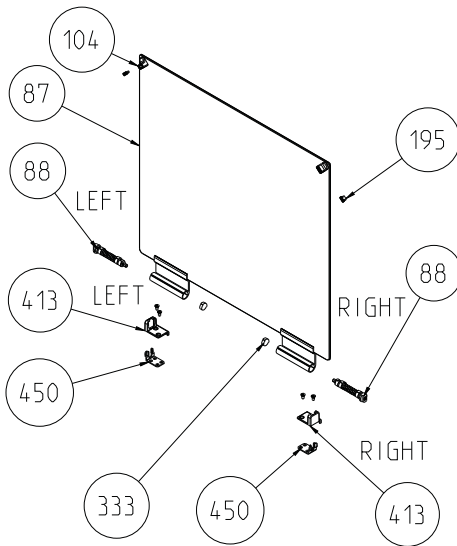

TURNSPIT HANDLE / SKEWER

THERMIST BULB
HOLDER/BACKET

SHISH KEBAB
ACCESSORY (OPTIONAL)

TURNSPIT (OPTIONAL)

DEEP

SHALLOW

GLASS

TRAYS (OPTIONAL)

DEEP TRAY GRID (OPTIONAL)

GRILL PAN AND HANDLE SET
(TRAY SET FOR GRILL) -
POSITION NO 265 (OPTIONAL)

METAL LID OPTIONAL
(POSITION NO 153)

GLASS LID WITH BUMPER
OPTIONAL

GLASS LID WITH SHORT PROFILE
(OPTIONAL)

3 GAS + 1 ELECTRIC

2 GAS + 2 ELECTRIC

COOKTOP COVERING PLS PART

3D-5GAS - NO TIMER CONTROL PANEL ASSEMBLY

3D-3GAS+1ELECTRIC - NO TIMER CONTROL PANEL ASSEMBLY

DIGITAL TIMER (OPTIONAL)

MECHANIC TIMER (OPTIONAL)