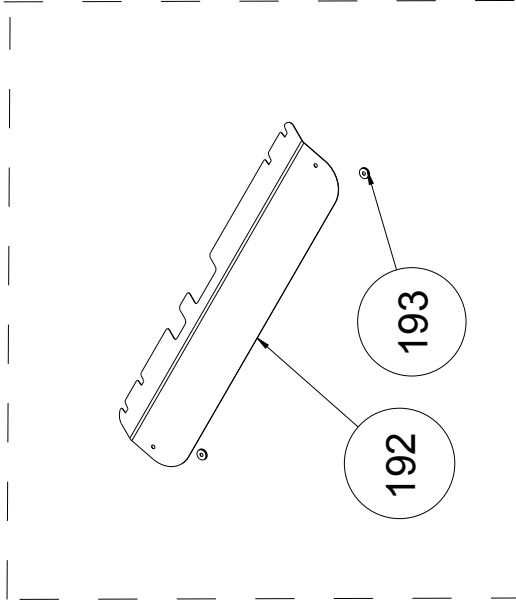

MECHANIC TIMER (OPTIONAL)

GRILL HEAT COVER
(OPTIONAL)