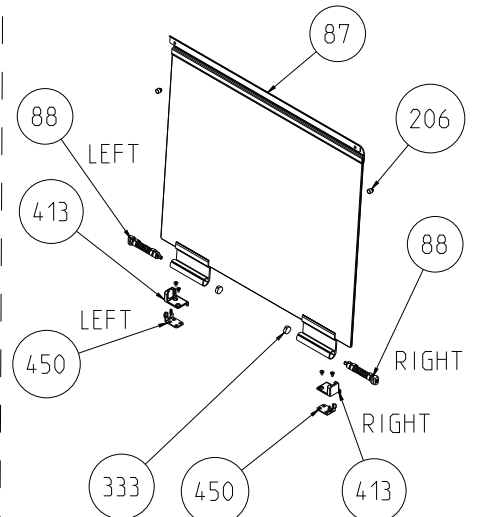

DEEP TRAY GRID (OPTIONAL)

GRILL PAN AND HANDLE SET
(TRAY SET FOR GRILL) -
POSITION NO 265 (OPTIONAL)

METAL LID OPTIONAL
(POSITION NO 153)

GLASS LID WITH BUMPER
OPTIONAL

GLASS LID WITH SHORT PROFILE
(OPTIONAL)

3 GAS + 1 ELECTRIC

2 GAS + 2 ELECTRIC

COOKTOP COVERING PLS PART

3D-5GAS - NO TIMER CONTROL PANEL ASSEMBLY

3D-3GAS+1ELECTRIC - NO TIMER CONTROL PANEL ASSEMBLY

DIGITAL TIMER (OPTIONAL)

MECHANIC TIMER (OPTIONAL)