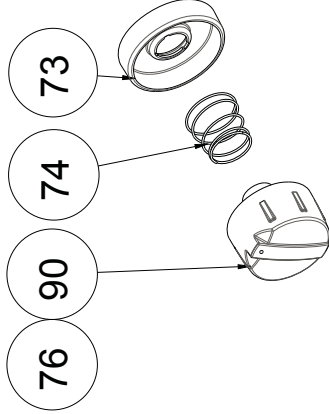

KNOBBS (ONLY FOR NEW G - OPTIONAL)

ANTERO

SPECTRUM

DELTA RING

RUSTIC RISUS