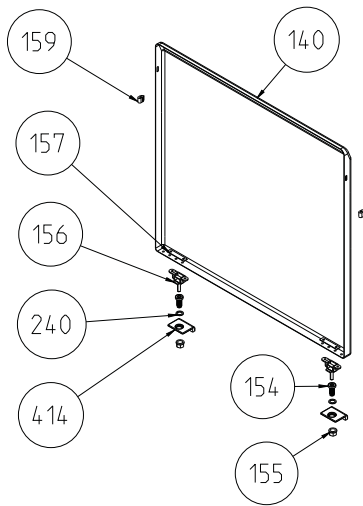

TURNSPIT HANDLE / SKEWER

THERMIST BULB
HOLDER/BACKET

SHISH KEBAB
ACCESSORY (OPTIONAL)

TURNSPIT (OPTIONAL)

DEEP

SHALLOW

GLASS

TRAYS (OPTIONAL)

DEEP TRAY GRID (OPTIONAL)

GRILL PAN AND HANDLE SET
(TRAY SET FOR GRILL) -
POSITION NO 265 (OPTIONAL)

METAL LID OPTIONAL
(POSITION NO 153)

GLASS LID WITH BUMPER
OPTIONAL

GLASS LID WITH SHORT PROFILE
(OPTIONAL)