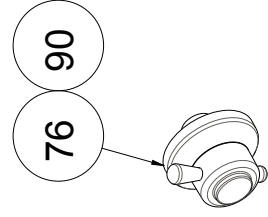

RUSTIC RISUS