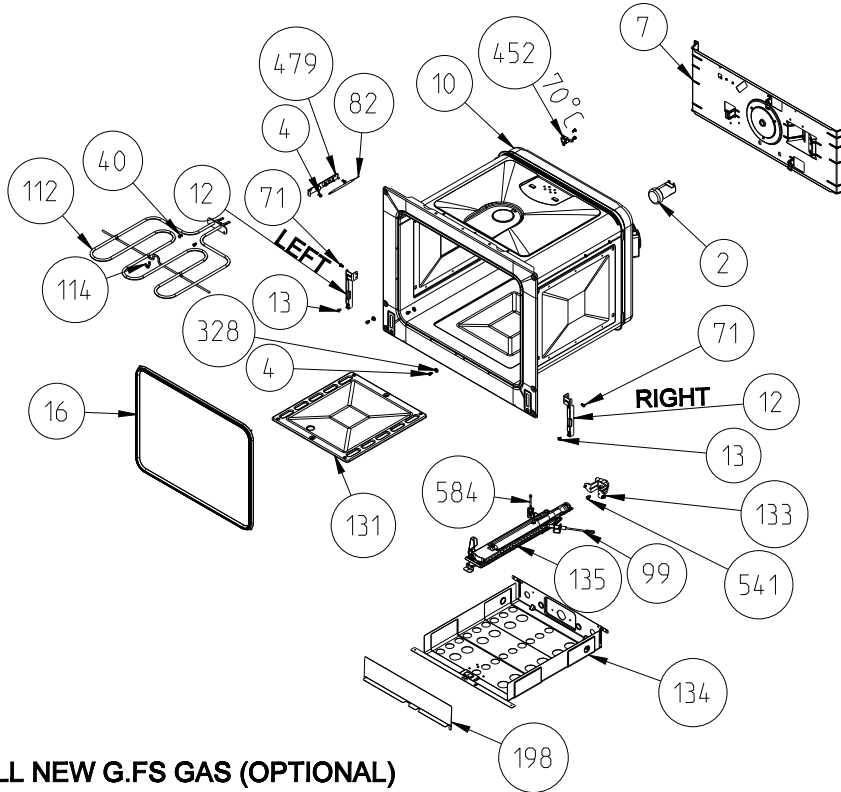

NEW G.FS GAS (OPTIONAL)

ONLY FOR ELECTRIC GRILL NEW G.FS GAS (OPTIONAL)

**WIRE SHELF CAVITY ASSEMBLY
WITH/ WITHOUT CATALYTIC PANEL (OPTIONAL)**

CAVITY ASSEMBLY WITH CATALYTIC SHELF (OPTIONAL)

**WIRE SHELF CAVITY ASSEMBLY
WITH/ WITHOUT CATALYTIC PANEL
OPTIONAL:DOUBLE TELESCOPIC RAIL (R / L)**

**WIRE SHELF CAVITY ASSEMBLY
WITH/ WITHOUT CATALYTIC PANEL
OPTIONAL:TELESCOPIC RAIL (R / L)**

**POSITION NUMBER : 587
WIRE SHELF (SINGLE EXTENSION)
OPTIONAL:DOUBLE TELESCOPIC RAIL (R / L) GROUP**

**POSITION NUMBER :588
WIRE SHELF (SINGLE EXTENSION)
OPTIONAL: SINGLE TELESCOPIC RAIL (R / L) GROUP**

**POSITION NUMBER : 585
WIRE SHELF (FULL EXTENSION)
OPTIONAL:DOUBLE TELESCOPIC RAIL (R / L) GROUP**

**POSITION NUMBER: 586
WIRE SHELF (FULL EXTENSION)
OPTIONAL: SINGLE TELESCOPIC RAIL (R / L) GROUP**

PUSH PULL FLAP DRAWER ASSEMBLY (OPTIONAL)