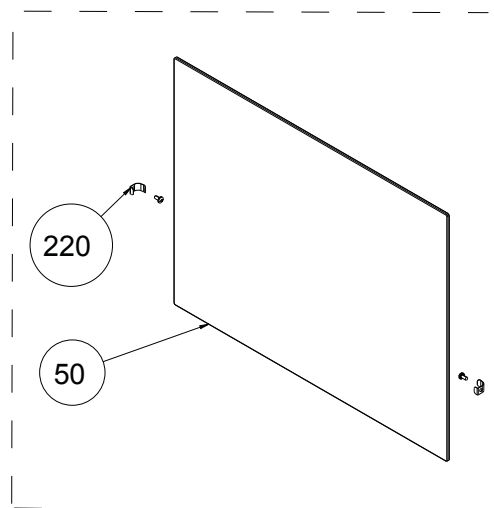

INTERVAL GLASS
(ONLY FOR FLAT TYPE OVEN DOOR
WITH FULL GLASS STRUCTURE)
(OPTIONAL)