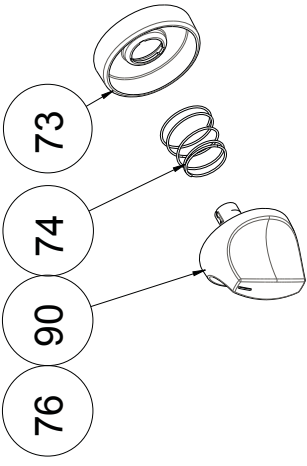

HANDLES WITHOUT TAP & BRACKET

HANDLES WITH BRACKET

HANDLES WITH TAP & BRACKET

KNOBBS (ONLY FOR NEW G - OPTIONAL)

OMEGA

EPSILON

BIG MACRO
(ONLY FOR NEW G ELECTRIC/
NEW G VITROCERAMIC - OPTIONAL)

GAMA RING