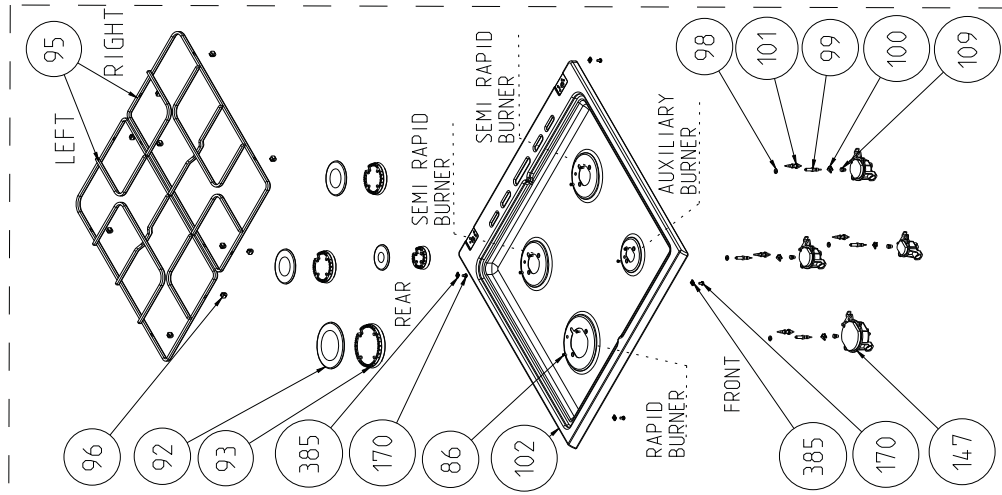

DEEP TRAY GRID (OPTIONAL)

GRILL PAN AND HANDLE SET
(TRAY SET FOR GRILL) -
POSITION NO 265 (OPTIONAL)

METAL LID OPTIONAL
(POSITION NO 153)

GLASS LID WITH BUMPER
OPTIONAL

GLASS LID WITH SHORT PROFILE
(OPTIONAL)

3 GAS + 1 ELECTRIC

2 GAS + 2 ELECTRIC

COOKTOP COVERING PLS PART

3D-5GAS - NO TIMER CONTROL PANEL ASSEMBLY

3D-3GAS+1ELECTRIC - NO TIMER CONTROL PANEL ASSEMBLY

DIGITAL TIMER (OPTIONAL)

MECHANIC TIMER (OPTIONAL)