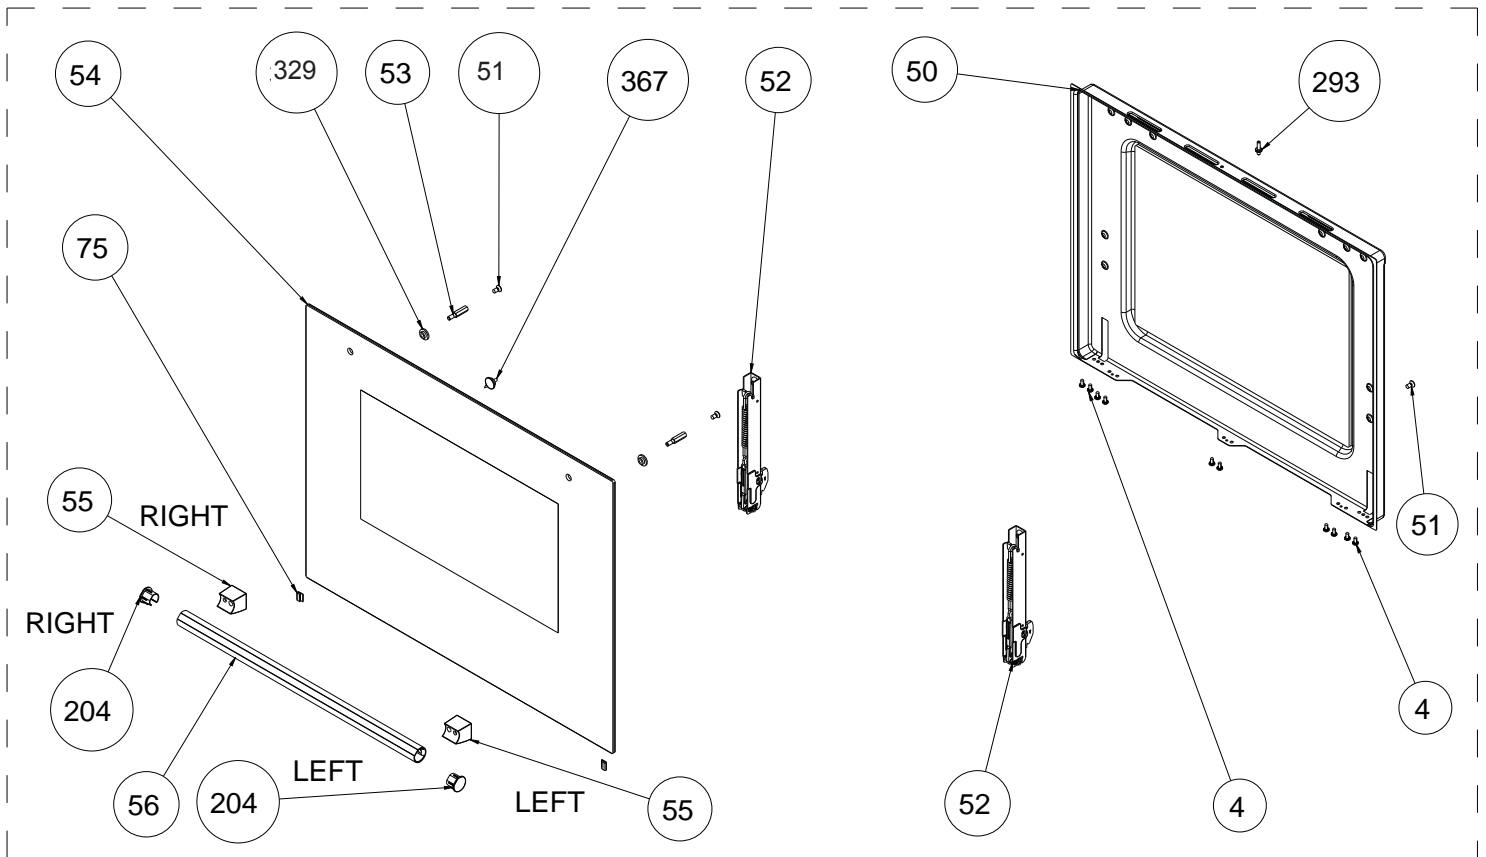

FLAT TYPE OVEN DOOR - POSITION NO 376 (OPTIONAL)