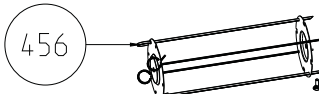

TURNSPIT HANDLE / SKEWER