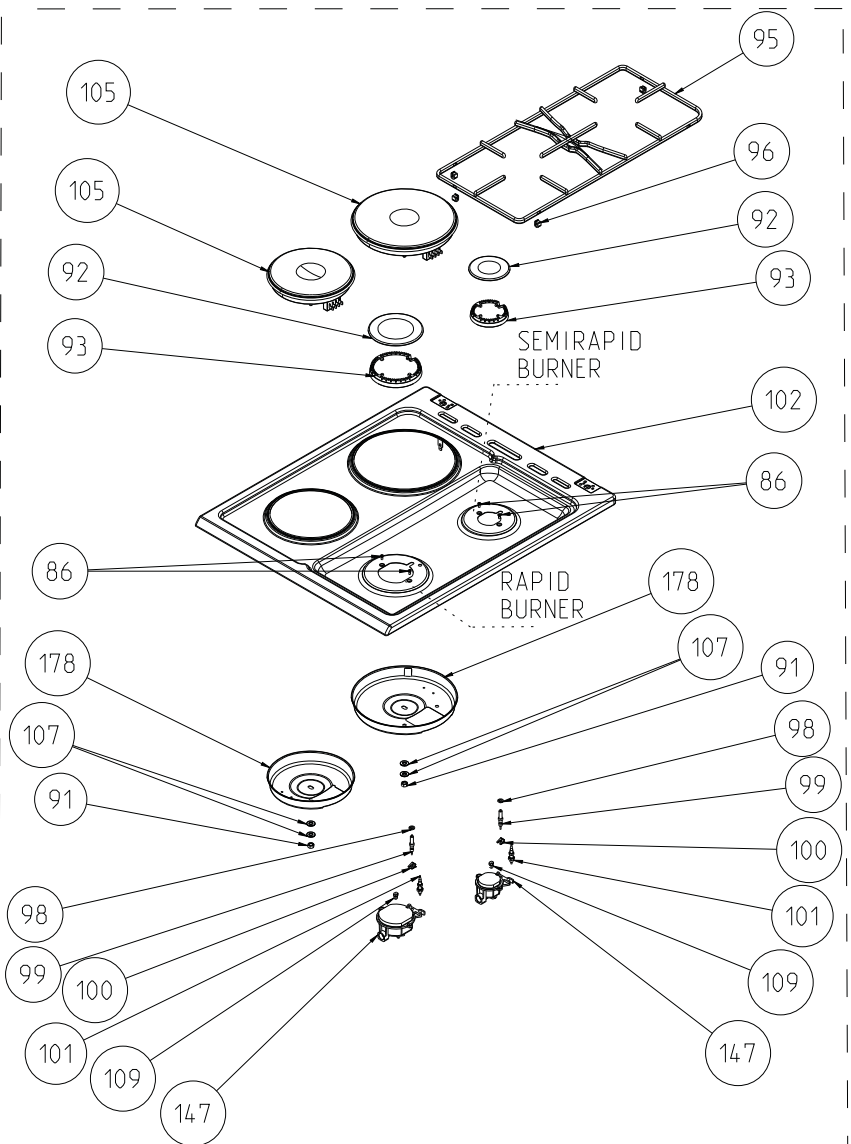

TURNSPIT HANDLE / SKEWER

THERMIST BULB
HOLDER/BACKET

SHISH KEBAB
ACCESSORY (OPTIONAL)

TURNSPIT (OPTIONAL)

DEEP

SHALLOW

GLASS

TRAYS (OPTIONAL)

DEEP TRAY GRID (OPTIONAL)

GRILL PAN AND HANDLE SET
(TRAY SET FOR GRILL) -
POSITION NO 265 (OPTIONAL)

METAL LID OPTIONAL
(POSITION NO 153)

GLASS LID WITH BUMPER
OPTIONAL

GLASS LID WITH SHORT PROFILE
(OPTIONAL)

3 GAS + 1 ELECTRIC

2 GAS + 2 ELECTRIC

COOKTOP COVERING PLS PART

3D-5GAS - NO TIMER CONTROL PANEL ASSEMBLY

3D-3GAS+1ELECTRIC - NO TIMER CONTROL PANEL ASSEMBLY

DIGITAL TIMER (OPTIONAL)

MECHANIC TIMER (OPTIONAL)

HANDLES WITHOUT TAP & BRACKET

HANDLES WITH BRACKET

HANDLES WITH TAP & BRACKET

KNOBBS (ONLY FOR NEW G - OPTIONAL)

OMEGA

EPSILON

BIG MACRO
(ONLY FOR NEW G ELECTRIC/
NEW G VITROCERAMIC - OPTIONAL)

GAMA RING