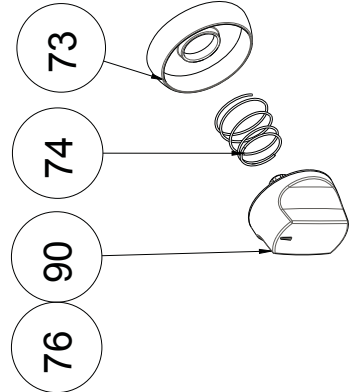

ECLIPSE RING

TRIO