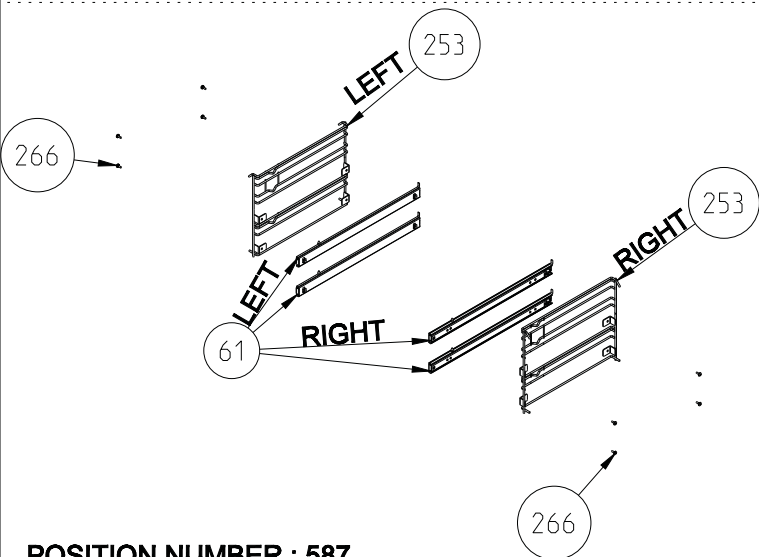

NEW G.FS GAS (OPTIONAL)

ONLY FOR ELECTRIC GRILL NEW G.FS GAS (OPTIONAL)

**WIRE SHELF CAVITY ASSEMBLY
WITH/ WITHOUT CATALYTIC PANEL (OPTIONAL)**

CAVITY ASSEMBLY WITH CATALYTIC SHELF (OPTIONAL)

**WIRE SHELF CAVITY ASSEMBLY
WITH/ WITHOUT CATALYTIC PANEL
OPTIONAL:DOUBLE TELESCOPIC RAIL (R / L)**

**WIRE SHELF CAVITY ASSEMBLY
WITH/ WITHOUT CATALYTIC PANEL
OPTIONAL:TELESCOPIC RAIL (R / L)**

**POSITION NUMBER : 587
WIRE SHELF (SINGLE EXTENSION)
OPTIONAL:DOUBLE TELESCOPIC RAIL (R / L) GROUP**

**POSITION NUMBER :588
WIRE SHELF (SINGLE EXTENSION)
OPTIONAL: SINGLE TELESCOPIC RAIL (R / L) GROUP**

**POSITION NUMBER : 585
WIRE SHELF (FULL EXTENSION)
OPTIONAL:DOUBLE TELESCOPIC RAIL (R / L) GROUP**

**POSITION NUMBER: 586
WIRE SHELF (FULL EXTENSION)
OPTIONAL: SINGLE TELESCOPIC RAIL (R / L) GROUP**

PUSH PULL FLAP DRAWER ASSEMBLY (OPTIONAL)