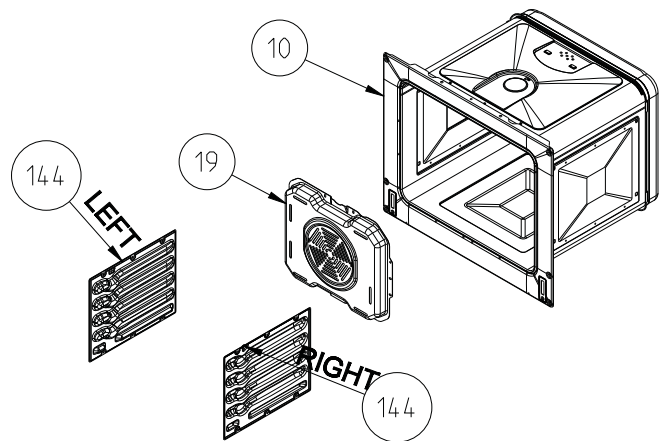

NEW G.FS GAS (OPTIONAL)

ONLY FOR ELECTRIC GRILL NEW G.FS GAS (OPTIONAL)

**WIRE SHELF CAVITY ASSEMBLY
WITH/ WITHOUT CATALYTIC PANEL (OPTIONAL)**

CAVITY ASSEMBLY WITH CATALYTIC SHELF (OPTIONAL)

**WIRE SHELF CAVITY ASSEMBLY
WITH/ WITHOUT CATALYTIC PANEL
OPTIONAL:DOUBLE TELESCOPIC RAIL (R / L)**

**WIRE SHELF CAVITY ASSEMBLY
WITH/ WITHOUT CATALYTIC PANEL
OPTIONAL:TELESCOPIC RAIL (R / L)**

**POSITION NUMBER : 587
WIRE SHELF (SINGLE EXTENSION)
OPTIONAL:DOUBLE TELESCOPIC RAIL (R / L) GROUP**

**POSITION NUMBER :588
WIRE SHELF (SINGLE EXTENSION)
OPTIONAL: SINGLE TELESCOPIC RAIL (R / L) GROUP**