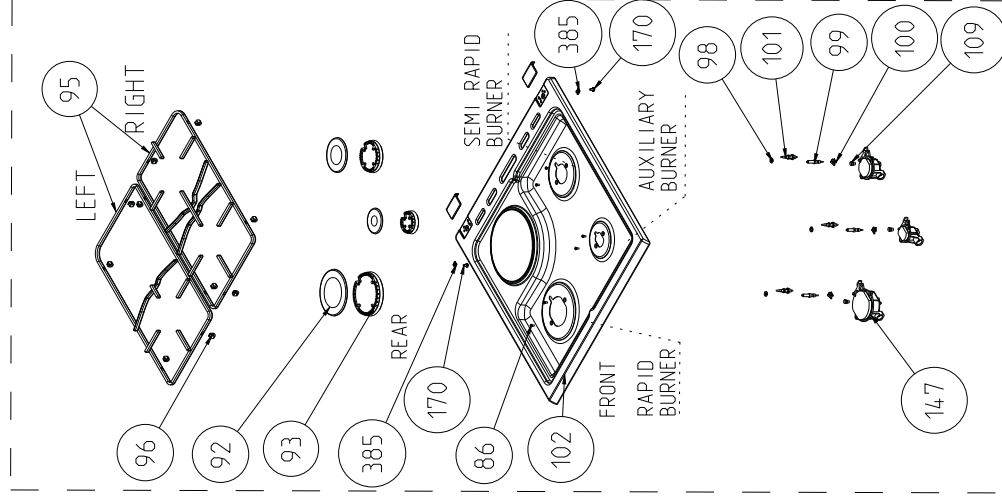

DEEP TRAY GRID (OPTIONAL)

GRILL PAN AND HANDLE SET
(TRAY SET FOR GRILL) -
POSITION NO 265 (OPTIONAL)

METAL LID OPTIONAL
(POSITION NO 153)

GLASS LID WITH BUMPER
OPTIONAL

GLASS LID WITH SHORT PROFILE
(OPTIONAL)

3 GAS + 1 ELECTRIC

2 GAS + 2 ELECTRIC

COOKTOP COVERING PLS PART

3D-5GAS - NO TIMER CONTROL PANEL ASSEMBLY

3D-3GAS+1ELECTRIC - NO TIMER CONTROL PANEL ASSEMBLY

DIGITAL TIMER (OPTIONAL)

MECHANIC TIMER (OPTIONAL)