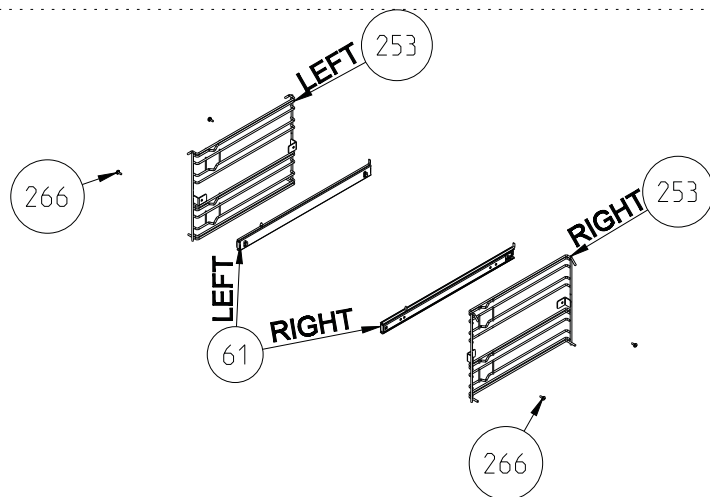

NEW G.FS GAS (OPTIONAL)

ONLY FOR ELECTRIC GRILL NEW G.FS GAS (OPTIONAL)

**WIRE SHELF CAVITY ASSEMBLY
WITH/ WITHOUT CATALYTIC PANEL (OPTIONAL)**

CAVITY ASSEMBLY WITH CATALYTIC SHELF (OPTIONAL)

**WIRE SHELF CAVITY ASSEMBLY
WITH/ WITHOUT CATALYTIC PANEL
OPTIONAL:DOUBLE TELESCOPIC RAIL (R / L)**

**WIRE SHELF CAVITY ASSEMBLY
WITH/ WITHOUT CATALYTIC PANEL
OPTIONAL:TELESCOPIC RAIL (R / L)**

**POSITION NUMBER : 587
WIRE SHELF (SINGLE EXTENSION)
OPTIONAL:DOUBLE TELESCOPIC RAIL (R / L) GROUP**

**POSITION NUMBER :588
WIRE SHELF (SINGLE EXTENSION)
OPTIONAL: SINGLE TELESCOPIC RAIL (R / L) GROUP**

**POSITION NUMBER : 585
WIRE SHELF (FULL EXTENSION)
OPTIONAL:DOUBLE TELESCOPIC RAIL (R / L) GROUP**

**POSITION NUMBER: 586
WIRE SHELF (FULL EXTENSION)
OPTIONAL: SINGLE TELESCOPIC RAIL (R / L) GROUP**

PUSH PULL FLAP DRAWER ASSEMBLY (OPTIONAL)