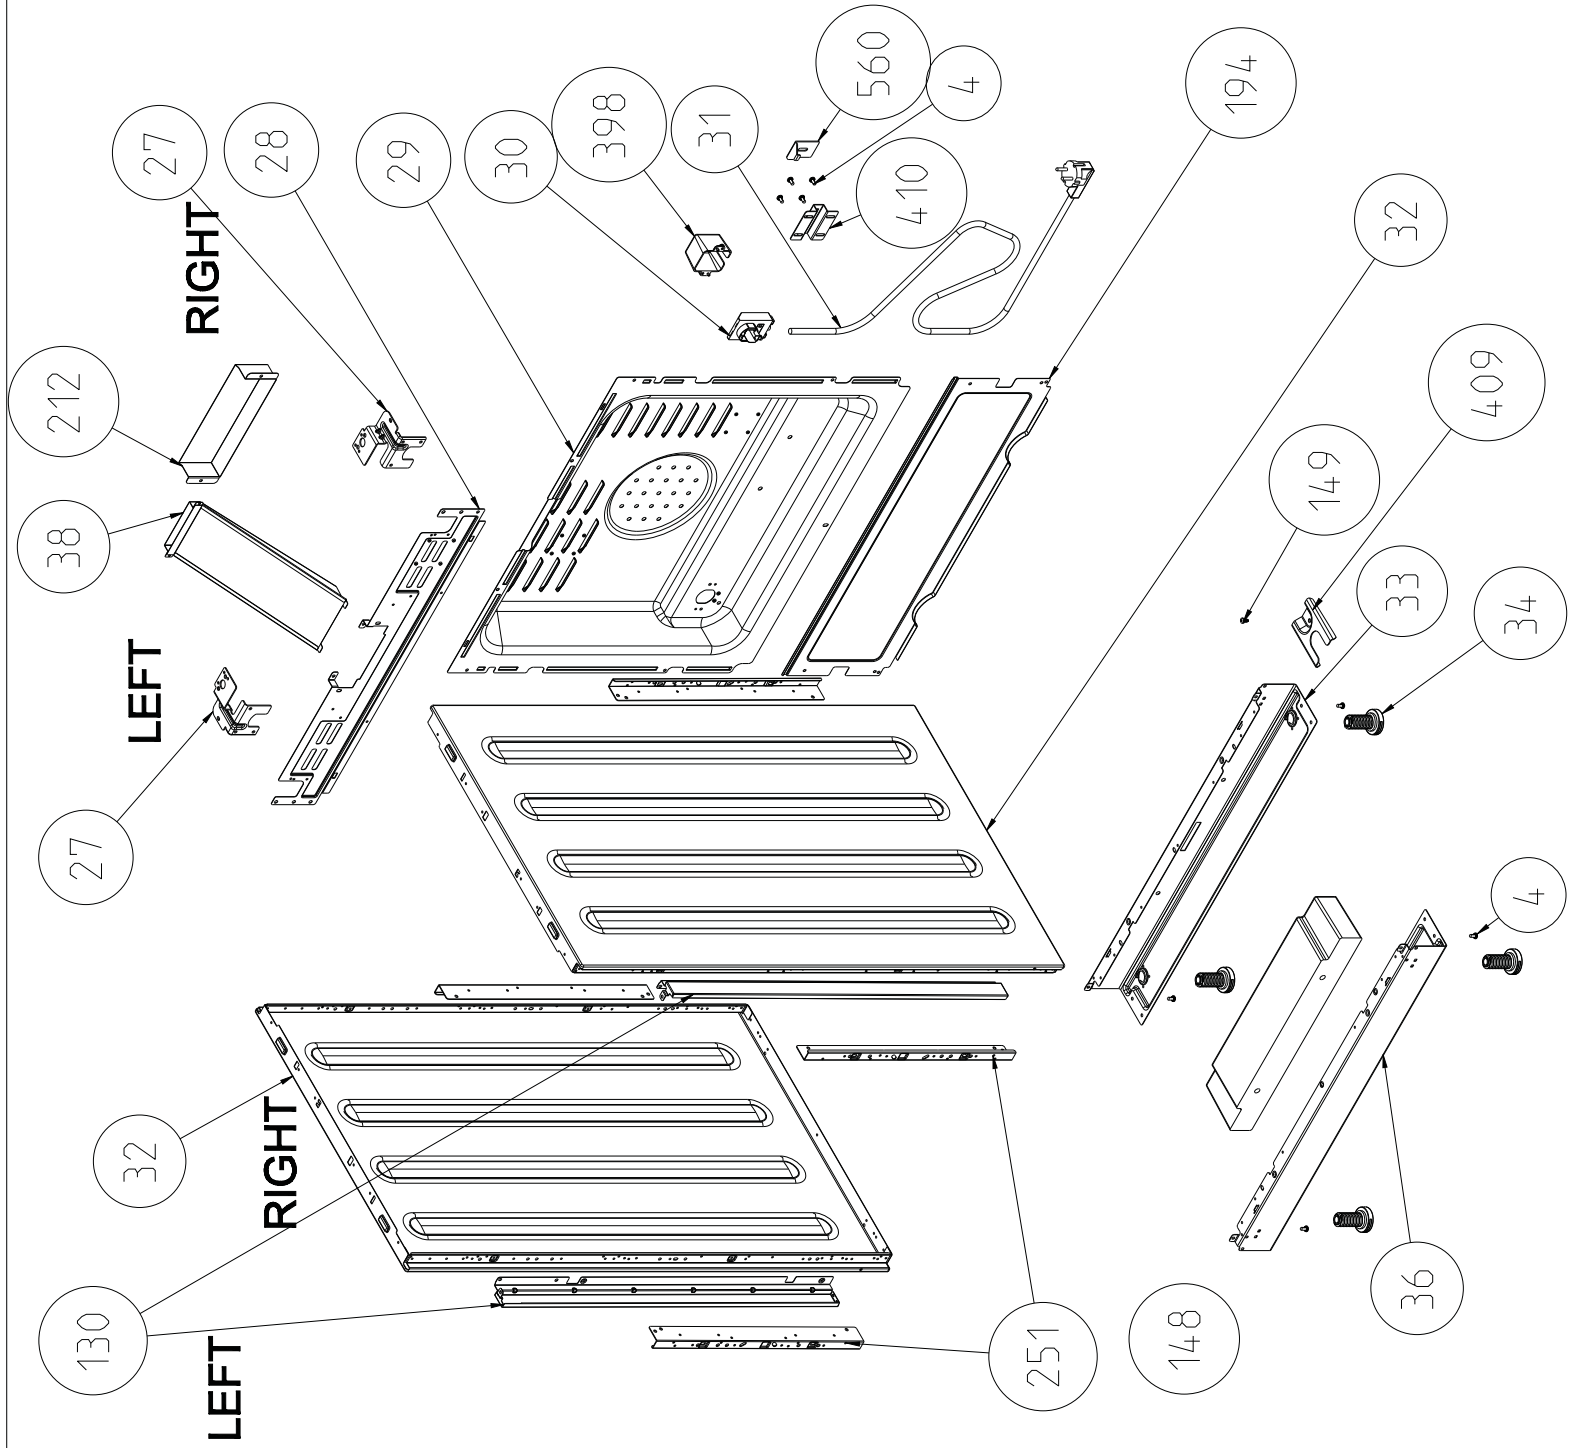

**EXTRA BOTTOM SUPPORT
(WITH LOUVRES)**