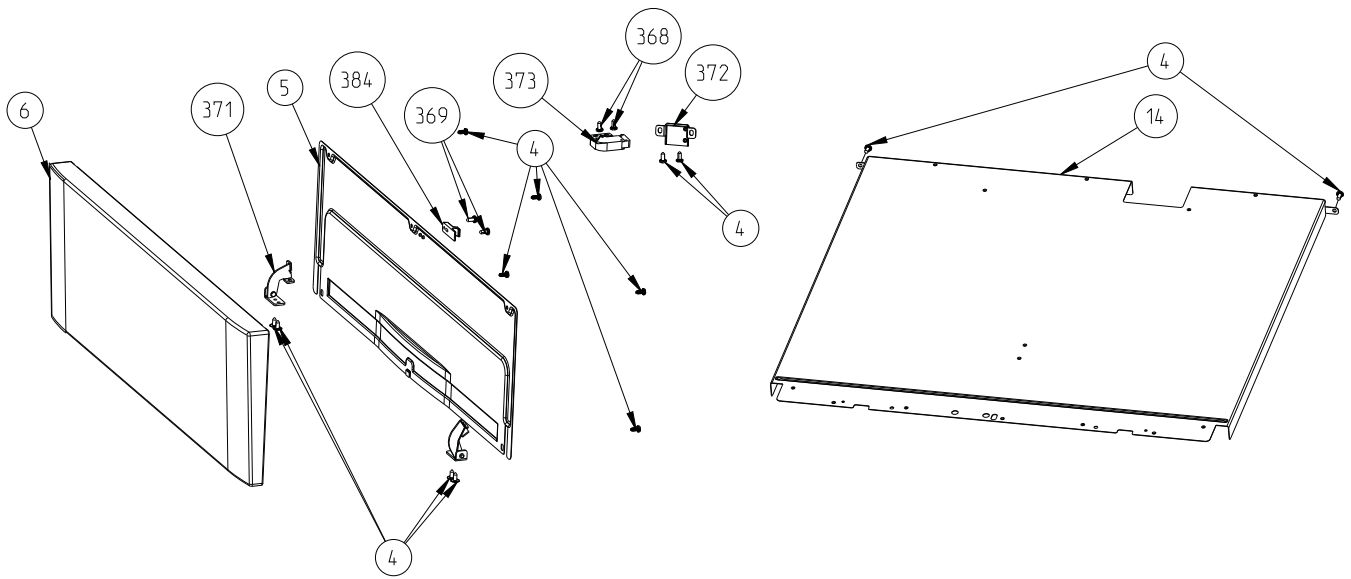

**WIRE SHELF CAVITY ASSEMBLY
WITH/ WITHOUT CATALYTIC PANEL
OPTIONAL:TELESCOPIC RAIL (R / L)**

**POSITION NUMBER : 587
WIRE SHELF (SINGLE EXTENSION)
OPTIONAL:DOUBLE TELESCOPIC RAIL (R / L) GROUP**

**POSITION NUMBER :588
WIRE SHELF (SINGLE EXTENSION)
OPTIONAL: SINGLE TELESCOPIC RAIL (R / L) GROUP**

**POSITION NUMBER : 585
WIRE SHELF (FULL EXTENSION)
OPTIONAL:DOUBLE TELESCOPIC RAIL (R / L) GROUP**

**POSITION NUMBER: 586
WIRE SHELF (FULL EXTENSION)
OPTIONAL: SINGLE TELESCOPIC RAIL (R / L) GROUP**

PUSH PULL FLAP DRAWER ASSEMBLY (OPTIONAL)