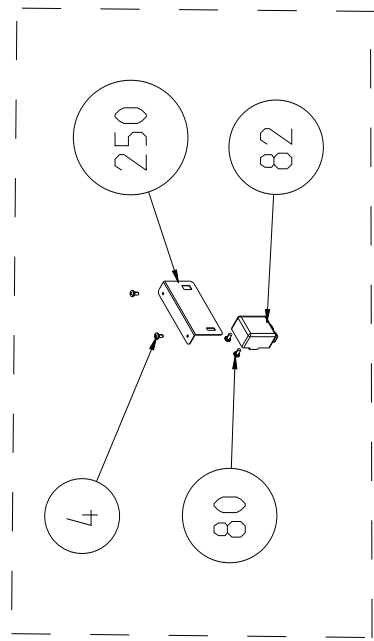

3 GAS + 1 ELECTRIC

2 GAS + 2 ELECTRIC

COOKTOP COVERING PLS PART

3D-5GAS - NO TIMER CONTROL PANEL ASSEMBLY

3D-3GAS+1ELECTRIC - NO TIMER CONTROL PANEL ASSEMBLY

DIGITAL TIMER (OPTIONAL)

MECHANIC TIMER (OPTIONAL)

3D METAL CONTROL PANELS
(OPTIONAL)

FLAT METAL CONTROL PANELS
(OPTIONAL)

GRILL HEAT COVER
(OPTIONAL)

**EXTRA BOTTOM SUPPORT
(WITH LOUVRES)**

**(OPTIONAL ONLY FOR
ELECTRIC GRILL FS GAS)**

OVEN DOOR HANDLES (OPTIONAL)

HANDLES WITHOUT TAP & BRACKET

HANDLES WITH BRACKET

HANDLES WITH TAP & BRACKET

KNOBBS (ONLY FOR NEW G - OPTIONAL)

OMEGA

EPSILON

BIG MACRO
(ONLY FOR NEW G ELECTRIC/
NEW G VITROCERAMIC - OPTIONAL)

GAMA RING