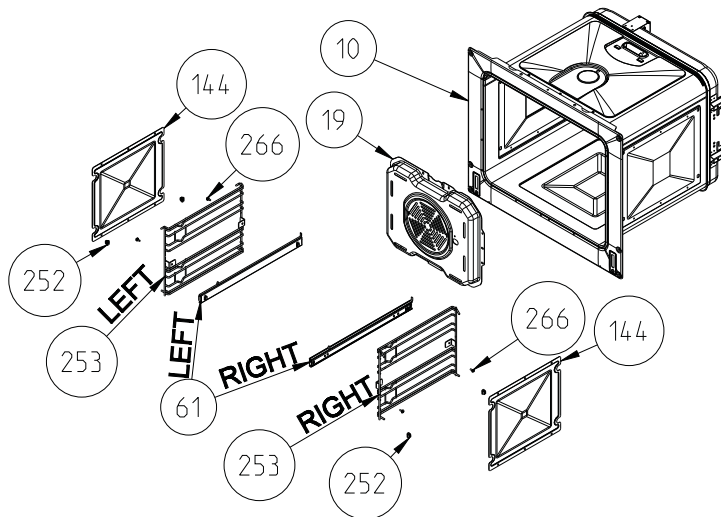

NEW G.FS GAS (OPTIONAL)

ONLY FOR ELECTRIC GRILL NEW G.FS GAS (OPTIONAL)

**WIRE SHELF CAVITY ASSEMBLY
WITH/ WITHOUT CATALYTIC PANEL (OPTIONAL)**

CAVITY ASSEMBLY WITH CATALYTIC SHELF (OPTIONAL)

**WIRE SHELF CAVITY ASSEMBLY
WITH/ WITHOUT CATALYTIC PANEL
OPTIONAL:DOUBLE TELESCOPIC RAIL (R / L)**

**WIRE SHELF CAVITY ASSEMBLY
WITH/ WITHOUT CATALYTIC PANEL
OPTIONAL:TELESCOPIC RAIL (R / L)**

**POSITION NUMBER : 587
WIRE SHELF (SINGLE EXTENSION)
OPTIONAL:DOUBLE TELESCOPIC RAIL (R / L) GROUP**

**POSITION NUMBER :588
WIRE SHELF (SINGLE EXTENSION)
OPTIONAL: SINGLE TELESCOPIC RAIL (R / L) GROUP**