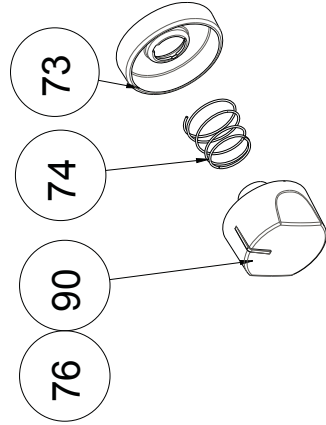

EPSILON

RIMO