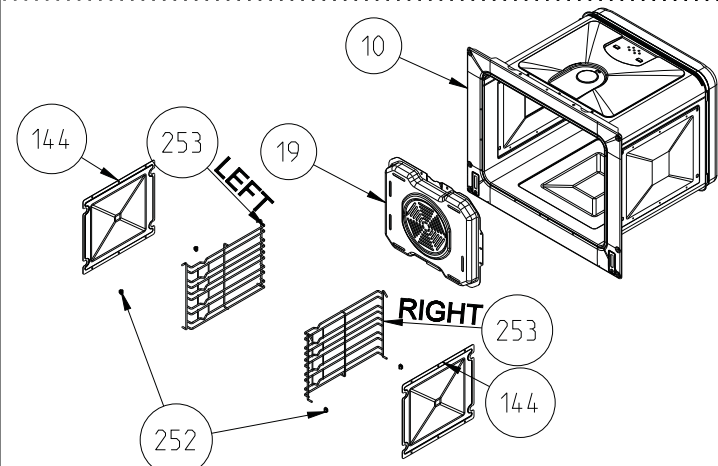

NEW G.FS GAS (OPTIONAL)

ONLY FOR ELECTRIC GRILL NEW G.FS GAS (OPTIONAL)

**WIRE SHELF CAVITY ASSEMBLY
WITH/ WITHOUT CATALYTIC PANEL (OPTIONAL)**

CAVITY ASSEMBLY WITH CATALYTIC SHELF (OPTIONAL)

**WIRE SHELF CAVITY ASSEMBLY
WITH/ WITHOUT CATALYTIC PANEL
OPTIONAL:DOUBLE TELESCOPIC RAIL (R / L)**

**WIRE SHELF CAVITY ASSEMBLY
WITH/ WITHOUT CATALYTIC PANEL
OPTIONAL:TELESCOPIC RAIL (R / L)**

**POSITION NUMBER : 587
WIRE SHELF (SINGLE EXTENSION)
OPTIONAL:DOUBLE TELESCOPIC RAIL (R / L) GROUP**

**POSITION NUMBER :588
WIRE SHELF (SINGLE EXTENSION)
OPTIONAL: SINGLE TELESCOPIC RAIL (R / L) GROUP**