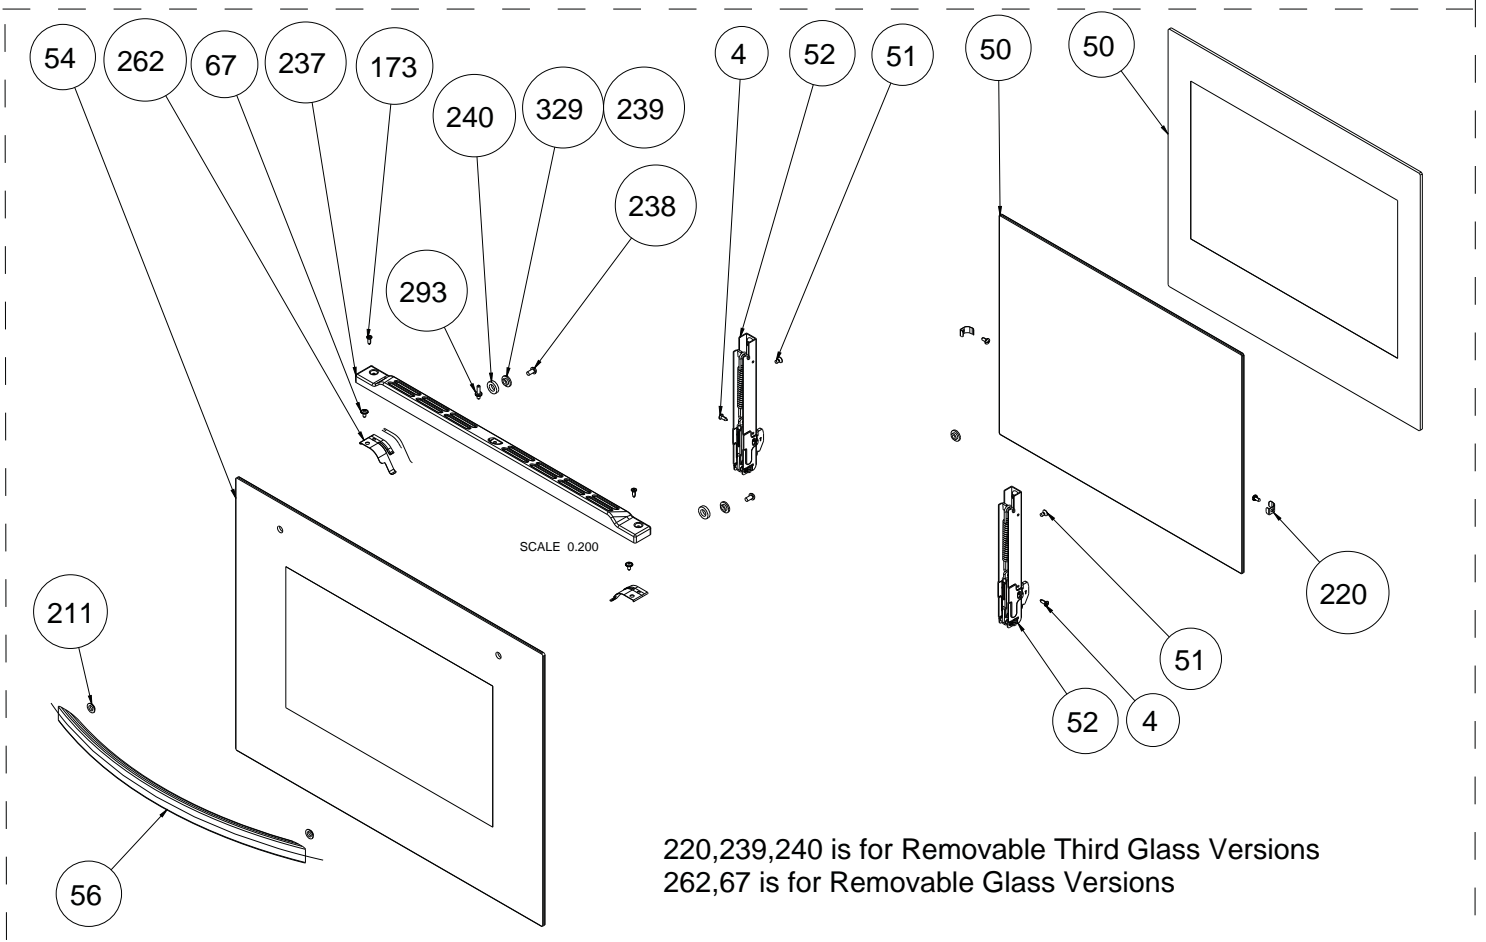

**POSITION NUMBER : 585
WIRE SHELF (FULL EXTENSION)
OPTIONAL:DOUBLE TELESCOPIC RAIL (R / L) GROUP**

**POSITION NUMBER: 586
WIRE SHELF (FULL EXTENSION)
OPTIONAL: SINGLE TELESCOPIC RAIL (R / L) GROUP**

PUSH PULL FLAP DRAWER ASSEMBLY (OPTIONAL)

4WG DRAWER ASSEMBLY (OPTIONAL)

YNTB FLAP DRAWER ASSEMBLY

**FIXED DRAWER ASSEMBLY
(OPTIONAL)**

FLAT TYPE OVEN DOOR - POSITION NO 376 (OPTIONAL)

FLAT TYPE OVEN DOOR WITH FULL GLASS STRUCTURE - POSITION NO 377 (OPTIONAL)