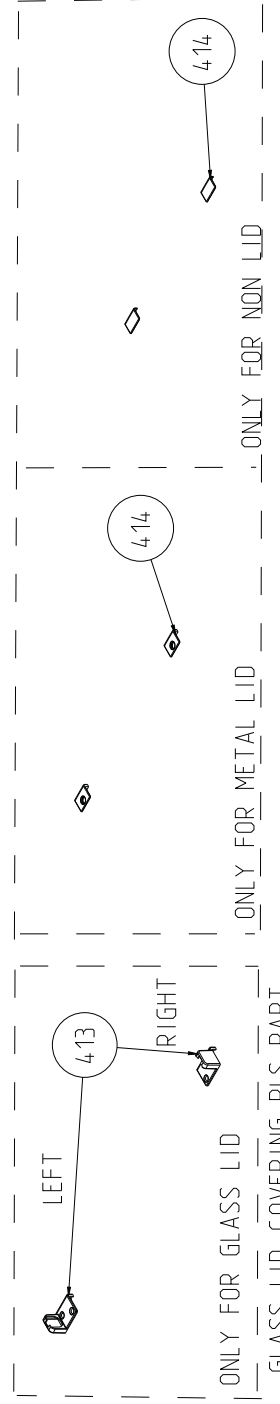

COOKTOP COVERING PLS PART