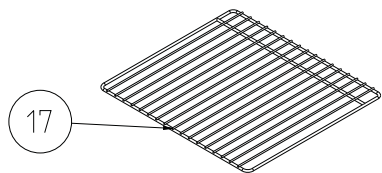

OBLIQUE AESTHETIC

FLAT AESTHETIC

SOLID TYPE - POSITION NO 54 (OPTIONAL)

TOP AND GRILL HEATING ELEMENT
(OPTIONAL ONLY FOR
ELECTRIC GRILL NEW G.FS GAS)

OVEN BURNER
(ONLY FOR NEW G.FS GAS)

LOCKED

W. TELESCOPIC RAIL
GRID (OPTIONAL)