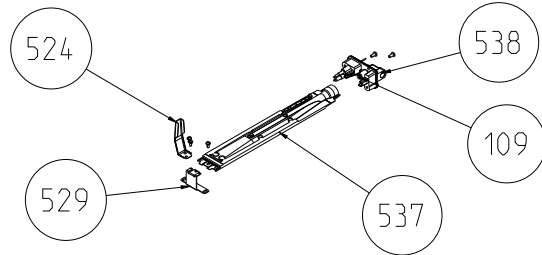

OBLIQUE AESTHETIC

FLAT AESTHETIC

SOLID TYPE - POSITION NO 54 (OPTIONAL)

TOP AND GRILL HEATING ELEMENT
(OPTIONAL ONLY FOR
ELECTRIC GRILL NEW G.FS GAS)

OVEN BURNER
(ONLY FOR NEW G.FS GAS)

LOCKED

W. TELESCOPIC RAIL
GRID (OPTIONAL)