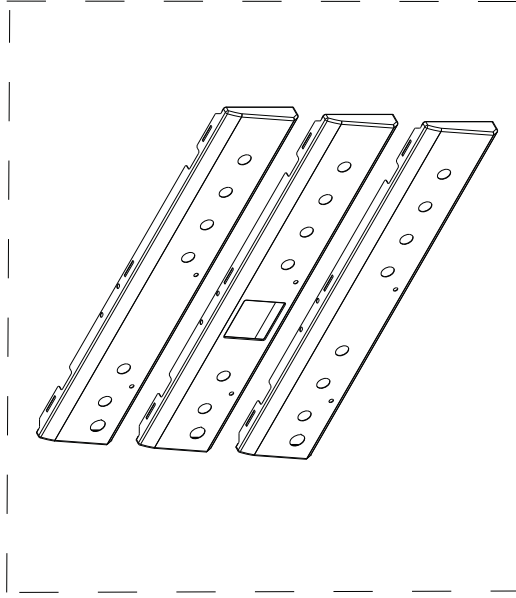

DIGITAL TIMER (OPTIONAL)

MECHANIC TIMER (OPTIONAL)

FLAT METAL CONTROL PANELS
(OPTIONAL)