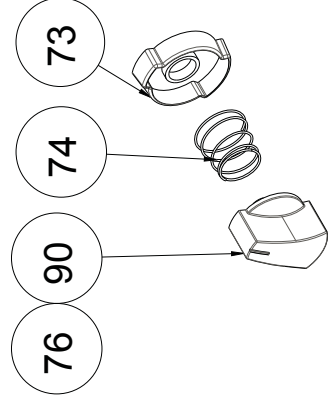

KNOBBS (ONLY FOR NEW G - OPTIONAL)

SPECTRUM

DELTA RING

RUSTIC RISUS