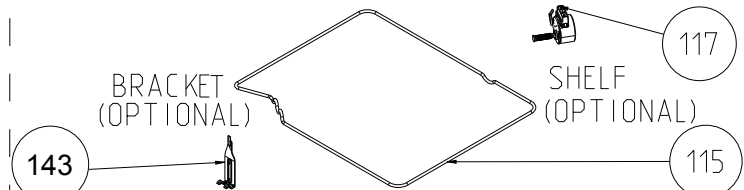

THERMIST BULB
HOLDER/BACKET

SHISH KEBAB
ACCESSORY (OPTIONAL)

TURNSPIT (OPTIONAL)