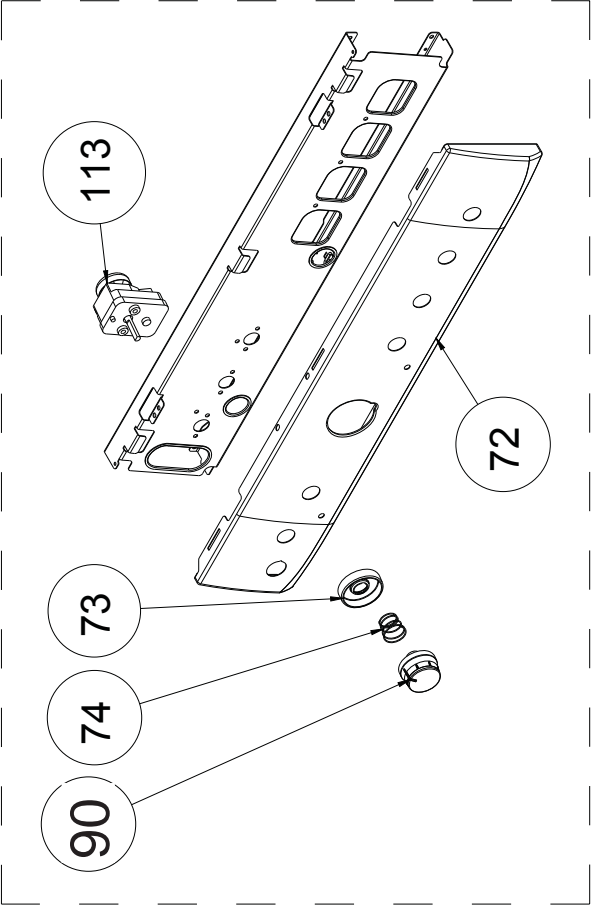

DEEP TRAY GRID (OPTIONAL)

GRILL PAN AND HANDLE SET
(TRAY SET FOR GRILL) -
POSITION NO 265 (OPTIONAL)

METAL LID OPTIONAL
(POSITION NO 153)

GLASS LID WITH BUMPER
OPTIONAL

GLASS LID WITH SHORT PROFILE
(OPTIONAL)

3 GAS + 1 ELECTRIC

2 GAS + 2 ELECTRIC

COOKTOP COVERING PLS PART

3D-5GAS - NO TIMER CONTROL PANEL ASSEMBLY

3D-3GAS+1ELECTRIC - NO TIMER CONTROL PANEL ASSEMBLY

DIGITAL TIMER (OPTIONAL)

MECHANIC TIMER (OPTIONAL)