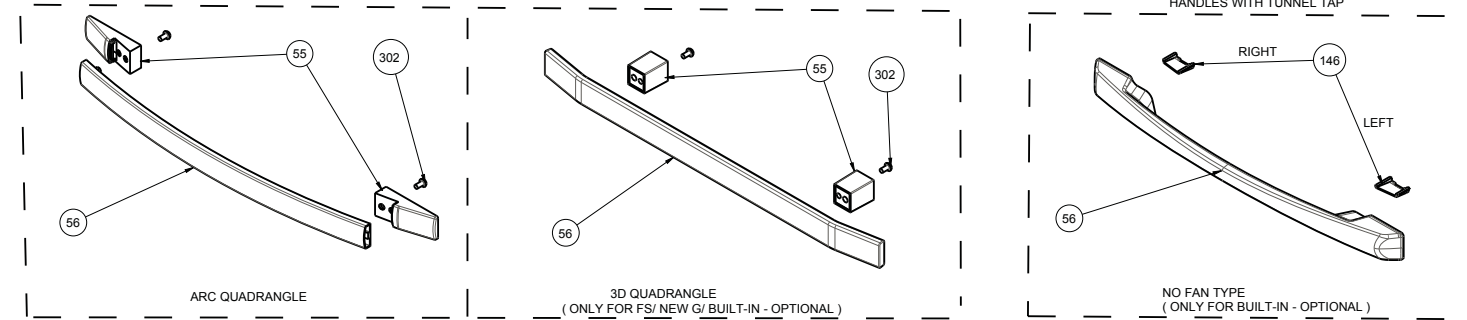

3 GAS + 1 ELECTRIC

2 GAS + 2 ELECTRIC

COOKTOP COVERING PLS PART

3D-5GAS - NO TIMER CONTROL PANEL ASSEMBLY

3D-3GAS+1ELECTRIC - NO TIMER CONTROL PANEL ASSEMBLY

DIGITAL TIMER (OPTIONAL)

MECHANIC TIMER (OPTIONAL)

3D METAL CONTROL PANELS
(OPTIONAL)

FLAT METAL CONTROL PANELS
(OPTIONAL)

GRILL HEAT COVER
(OPTIONAL)

**EXTRA BOTTOM SUPPORT
(WITH LOUVRES)**

**(OPTIONAL ONLY FOR
ELECTRIC GRILL FS GAS)**

OVEN DOOR HANDLES (OPTIONAL)

HANDLES WITHOUT TAP & BRACKET

HANDLES WITH BRACKET

HANDLES WITH TAP & BRACKET

KNOBBS (ONLY FOR NEW G - OPTIONAL)

OMEGA

EPSILON

BIG MACRO
(ONLY FOR NEW G ELECTRIC/
NEW G VITROCERAMIC - OPTIONAL)

GAMA RING