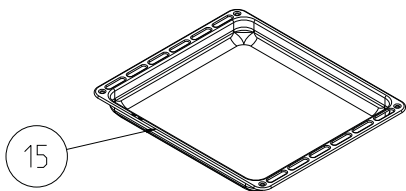

TURNSPIT HANDLE / SKEWER

THERMIST BULB
HOLDER/BACKET

SHISH KEBAB
ACCESSORY (OPTIONAL)

TURNSPIT (OPTIONAL)

DEEP

SHALLOW

GLASS

TRAYS (OPTIONAL)

DEEP TRAY GRID (OPTIONAL)

GRILL PAN AND HANDLE SET
(TRAY SET FOR GRILL) -
POSITION NO 265 (OPTIONAL)

METAL LID OPTIONAL
(POSITION NO 153)

GLASS LID WITH BUMPER
OPTIONAL

GLASS LID WITH SHORT PROFILE
(OPTIONAL)

3 GAS + 1 ELECTRIC

2 GAS + 2 ELECTRIC

COOKTOP COVERING PLS PART

3D-5GAS - NO TIMER CONTROL PANEL ASSEMBLY

3D-3GAS+1ELECTRIC - NO TIMER CONTROL PANEL ASSEMBLY

DIGITAL TIMER (OPTIONAL)

MECHANIC TIMER (OPTIONAL)