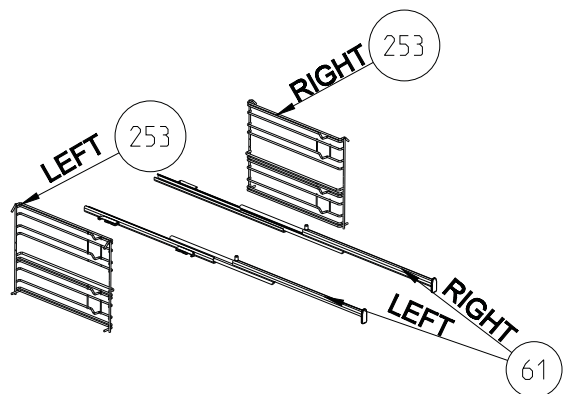

**WIRE SHELF CAVITY ASSEMBLY
WITH/ WITHOUT CATALYTIC PANEL
OPTIONAL:TELESCOPIC RAIL (R / L)**

**POSITION NUMBER : 587
WIRE SHELF (SINGLE EXTENSION)
OPTIONAL:DOUBLE TELESCOPIC RAIL (R / L) GROUP**

**POSITION NUMBER :588
WIRE SHELF (SINGLE EXTENSION)
OPTIONAL: SINGLE TELESCOPIC RAIL (R / L) GROUP**

**POSITION NUMBER : 585
WIRE SHELF (FULL EXTENSION)
OPTIONAL:DOUBLE TELESCOPIC RAIL (R / L) GROUP**

**POSITION NUMBER: 586
WIRE SHELF (FULL EXTENSION)
OPTIONAL: SINGLE TELESCOPIC RAIL (R / L) GROUP**

PUSH PULL FLAP DRAWER ASSEMBLY (OPTIONAL)