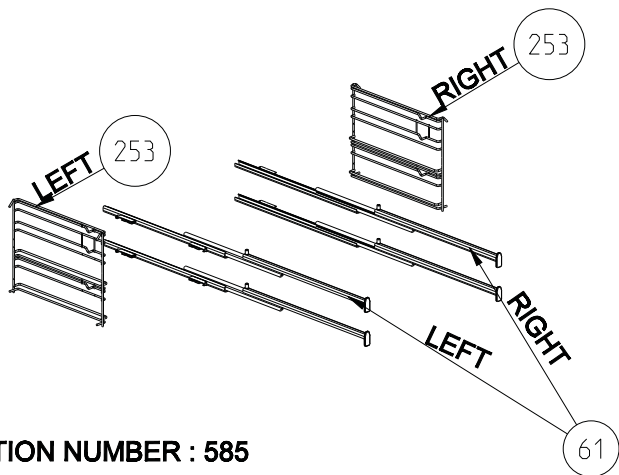

NEW G.FS GAS (OPTIONAL)

ONLY FOR ELECTRIC GRILL NEW G.FS GAS (OPTIONAL)

**WIRE SHELF CAVITY ASSEMBLY
WITH/ WITHOUT CATALYTIC PANEL (OPTIONAL)**

CAVITY ASSEMBLY WITH CATALYTIC SHELF (OPTIONAL)

**WIRE SHELF CAVITY ASSEMBLY
WITH/ WITHOUT CATALYTIC PANEL
OPTIONAL:DOUBLE TELESCOPIC RAIL (R / L)**

**WIRE SHELF CAVITY ASSEMBLY
WITH/ WITHOUT CATALYTIC PANEL
OPTIONAL:TELESCOPIC RAIL (R / L)**

**POSITION NUMBER : 587
WIRE SHELF (SINGLE EXTENSION)
OPTIONAL:DOUBLE TELESCOPIC RAIL (R / L) GROUP**

**POSITION NUMBER :588
WIRE SHELF (SINGLE EXTENSION)
OPTIONAL: SINGLE TELESCOPIC RAIL (R / L) GROUP**

**POSITION NUMBER : 585
WIRE SHELF (FULL EXTENSION)
OPTIONAL:DOUBLE TELESCOPIC RAIL (R / L) GROUP**

**POSITION NUMBER: 586
WIRE SHELF (FULL EXTENSION)
OPTIONAL: SINGLE TELESCOPIC RAIL (R / L) GROUP**

PUSH PULL FLAP DRAWER ASSEMBLY (OPTIONAL)