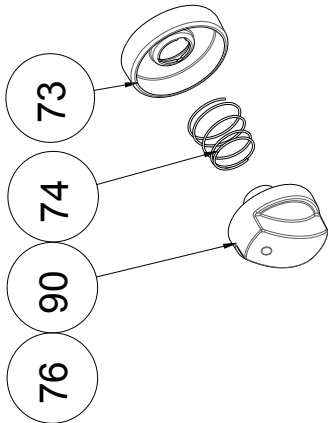

HANDLES WITHOUT TAP & BRACKET

HANDLES WITH BRACKET

HANDLES WITH TAP & BRACKET

KNOBBS (ONLY FOR NEW G - OPTIONAL)

OMEGA

EPSILON

BIG MACRO
(ONLY FOR NEW G ELECTRIC/
NEW G VITROCERAMIC - OPTIONAL)

GAMA RING