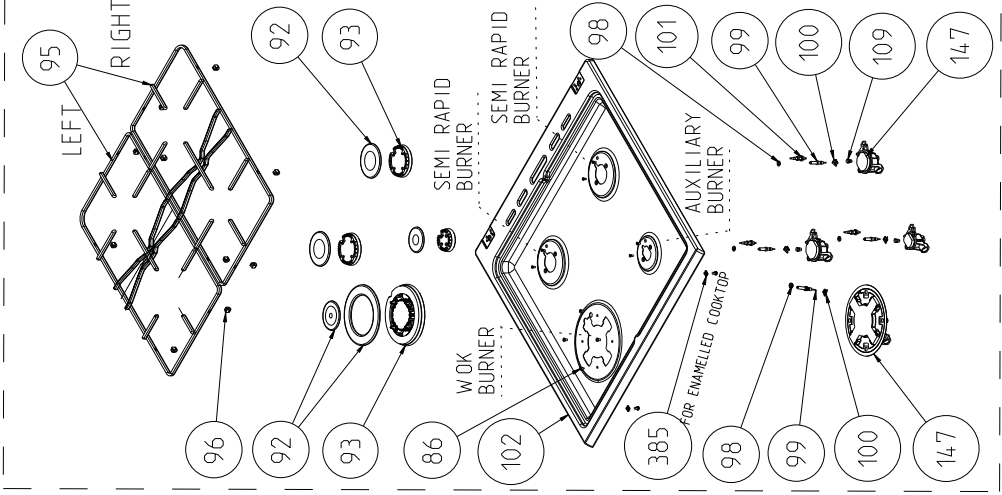

DEEP TRAY GRID (OPTIONAL)

GRILL PAN AND HANDLE SET
(TRAY SET FOR GRILL) -
POSITION NO 265 (OPTIONAL)

METAL LID OPTIONAL
(POSITION NO 153)

GLASS LID WITH BUMPER
OPTIONAL

GLASS LID WITH SHORT PROFILE
(OPTIONAL)

3 GAS + 1 ELECTRIC

2 GAS + 2 ELECTRIC

COOKTOP COVERING PLS PART

3D-5GAS - NO TIMER CONTROL PANEL ASSEMBLY

3D-3GAS+1ELECTRIC - NO TIMER CONTROL PANEL ASSEMBLY

DIGITAL TIMER (OPTIONAL)

MECHANIC TIMER (OPTIONAL)