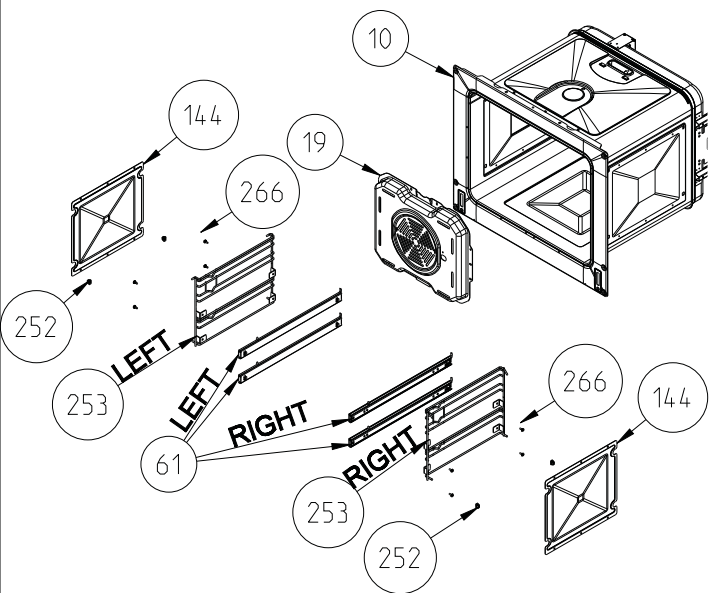

NEW G.FS GAS (OPTIONAL)

ONLY FOR ELECTRIC GRILL NEW G.FS GAS (OPTIONAL)

**WIRE SHELF CAVITY ASSEMBLY
WITH/ WITHOUT CATALYTIC PANEL (OPTIONAL)**

CAVITY ASSEMBLY WITH CATALYTIC SHELF (OPTIONAL)

**WIRE SHELF CAVITY ASSEMBLY
WITH/ WITHOUT CATALYTIC PANEL
OPTIONAL:DOUBLE TELESCOPIC RAIL (R / L)**

**WIRE SHELF CAVITY ASSEMBLY
WITH/ WITHOUT CATALYTIC PANEL
OPTIONAL:TELESCOPIC RAIL (R / L)**

**POSITION NUMBER : 587
WIRE SHELF (SINGLE EXTENSION)
OPTIONAL:DOUBLE TELESCOPIC RAIL (R / L) GROUP**

**POSITION NUMBER :588
WIRE SHELF (SINGLE EXTENSION)
OPTIONAL: SINGLE TELESCOPIC RAIL (R / L) GROUP**