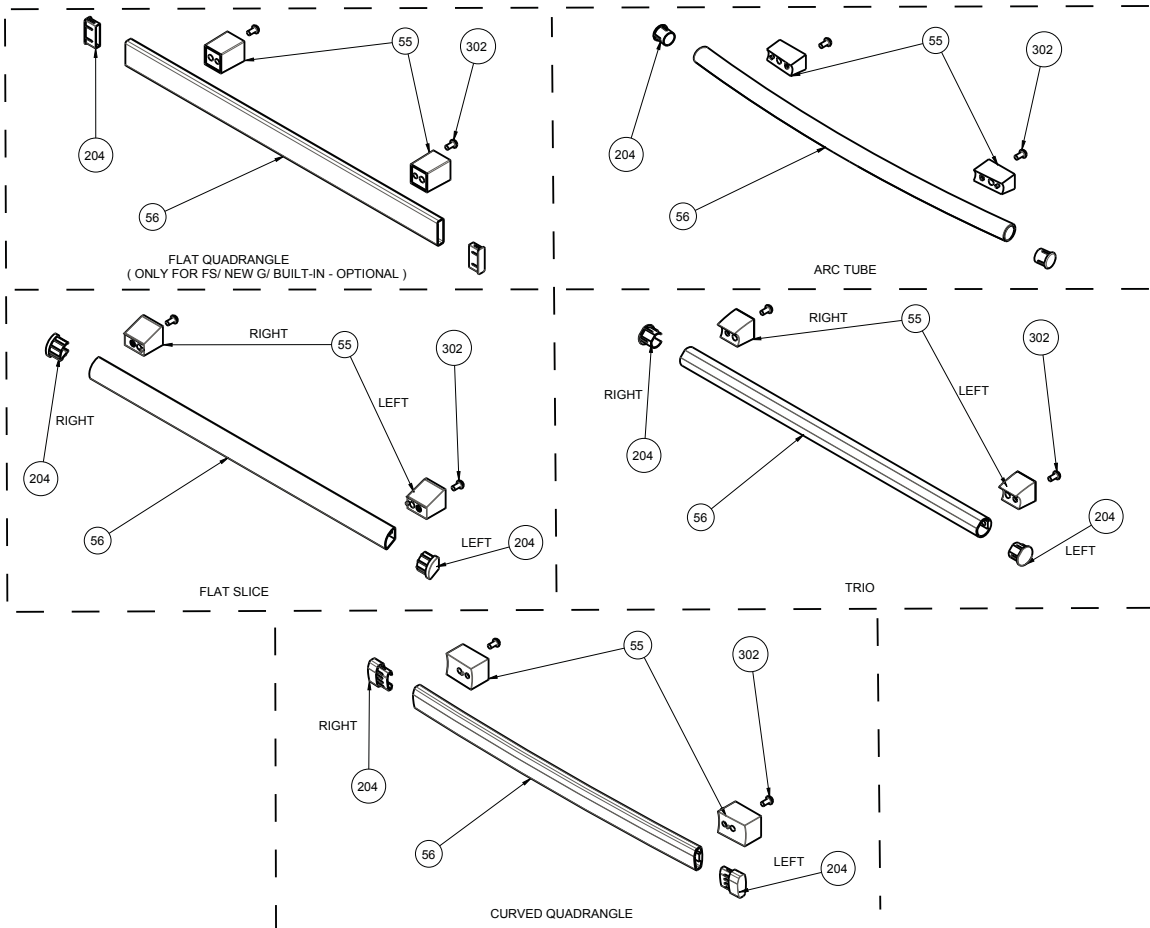

DEEP TRAY GRID (OPTIONAL)

GRILL PAN AND HANDLE SET
(TRAY SET FOR GRILL) -
POSITION NO 265 (OPTIONAL)

METAL LID OPTIONAL
(POSITION NO 153)

GLASS LID WITH BUMPER
OPTIONAL

GLASS LID WITH SHORT PROFILE
(OPTIONAL)

3 GAS + 1 ELECTRIC

2 GAS + 2 ELECTRIC

COOKTOP COVERING PLS PART

3D-5GAS - NO TIMER CONTROL PANEL ASSEMBLY

3D-3GAS+1ELECTRIC - NO TIMER CONTROL PANEL ASSEMBLY

DIGITAL TIMER (OPTIONAL)

MECHANIC TIMER (OPTIONAL)

3D METAL CONTROL PANELS
(OPTIONAL)

FLAT METAL CONTROL PANELS
(OPTIONAL)

GRILL HEAT COVER
(OPTIONAL)

**EXTRA BOTTOM SUPPORT
(WITH LOUVRES)**

**(OPTIONAL ONLY FOR
ELECTRIC GRILL FS GAS)**

OVEN DOOR HANDLES (OPTIONAL)

HANDLES WITHOUT TAP & BRACKET

HANDLES WITH BRACKET

HANDLES WITH TAP & BRACKET

KNOBBS (ONLY FOR NEW G - OPTIONAL)

OMEGA

EPSILON

BIG MACRO
(ONLY FOR NEW G ELECTRIC/
NEW G VITROCERAMIC - OPTIONAL)

GAMA RING