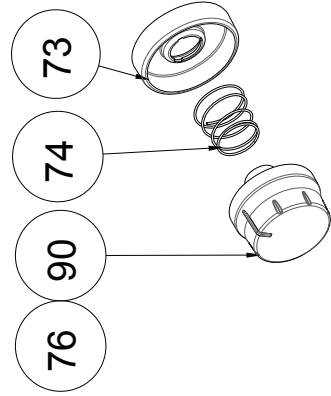

HANDLES WITHOUT TAP & BRACKET

HANDLES WITH BRACKET

HANDLES WITH TAP & BRACKET

KNOBBS (ONLY FOR NEW G - OPTIONAL)

OMEGA

EPSILON

BIG MACRO
(ONLY FOR NEW G ELECTRIC/
NEW G VITROCERAMIC - OPTIONAL)

GAMA RING