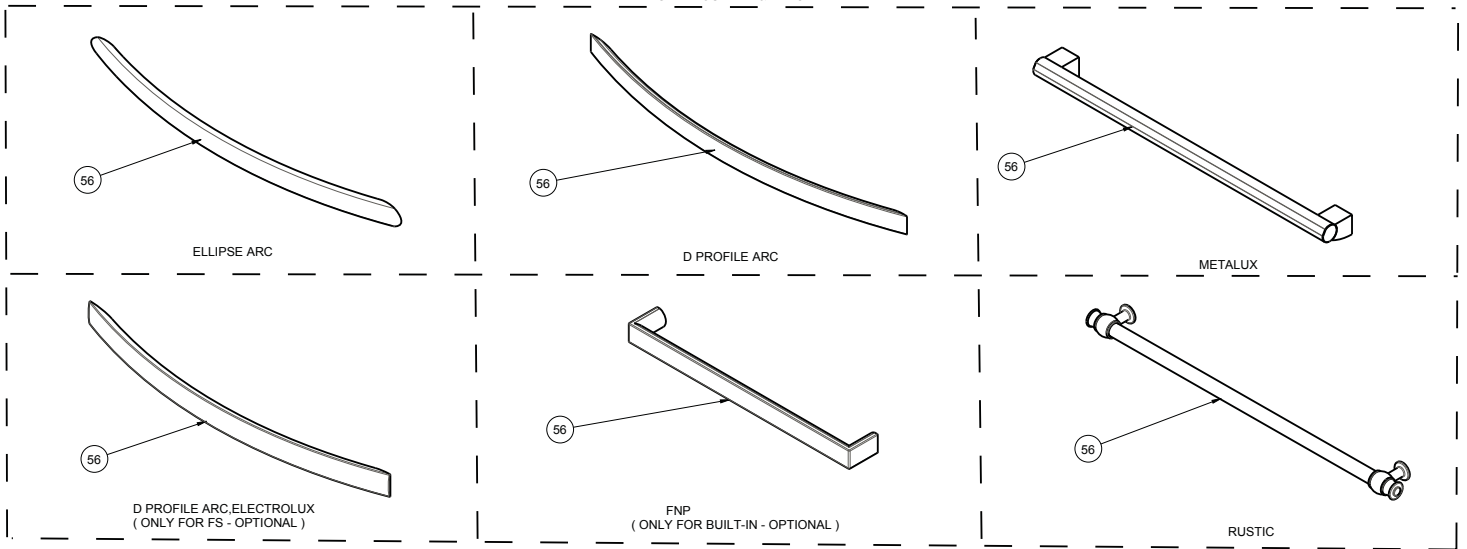

3 GAS + 1 ELECTRIC

2 GAS + 2 ELECTRIC

COOKTOP COVERING PLS PART

3D-5GAS - NO TIMER CONTROL PANEL ASSEMBLY

3D-3GAS+1ELECTRIC - NO TIMER CONTROL PANEL ASSEMBLY

DIGITAL TIMER (OPTIONAL)

MECHANIC TIMER (OPTIONAL)

3D METAL CONTROL PANELS
(OPTIONAL)

FLAT METAL CONTROL PANELS
(OPTIONAL)

GRILL HEAT COVER
(OPTIONAL)

**EXTRA BOTTOM SUPPORT
(WITH LOUVRES)**

**(OPTIONAL ONLY FOR
ELECTRIC GRILL FS GAS)**

OVEN DOOR HANDLES (OPTIONAL)

HANDLES WITHOUT TAP & BRACKET

HANDLES WITH BRACKET

HANDLES WITH TAP & BRACKET

KNOBBS (ONLY FOR NEW G - OPTIONAL)

OMEGA

EPSILON

BIG MACRO
(ONLY FOR NEW G ELECTRIC/
NEW G VITROCERAMIC - OPTIONAL)

GAMA RING