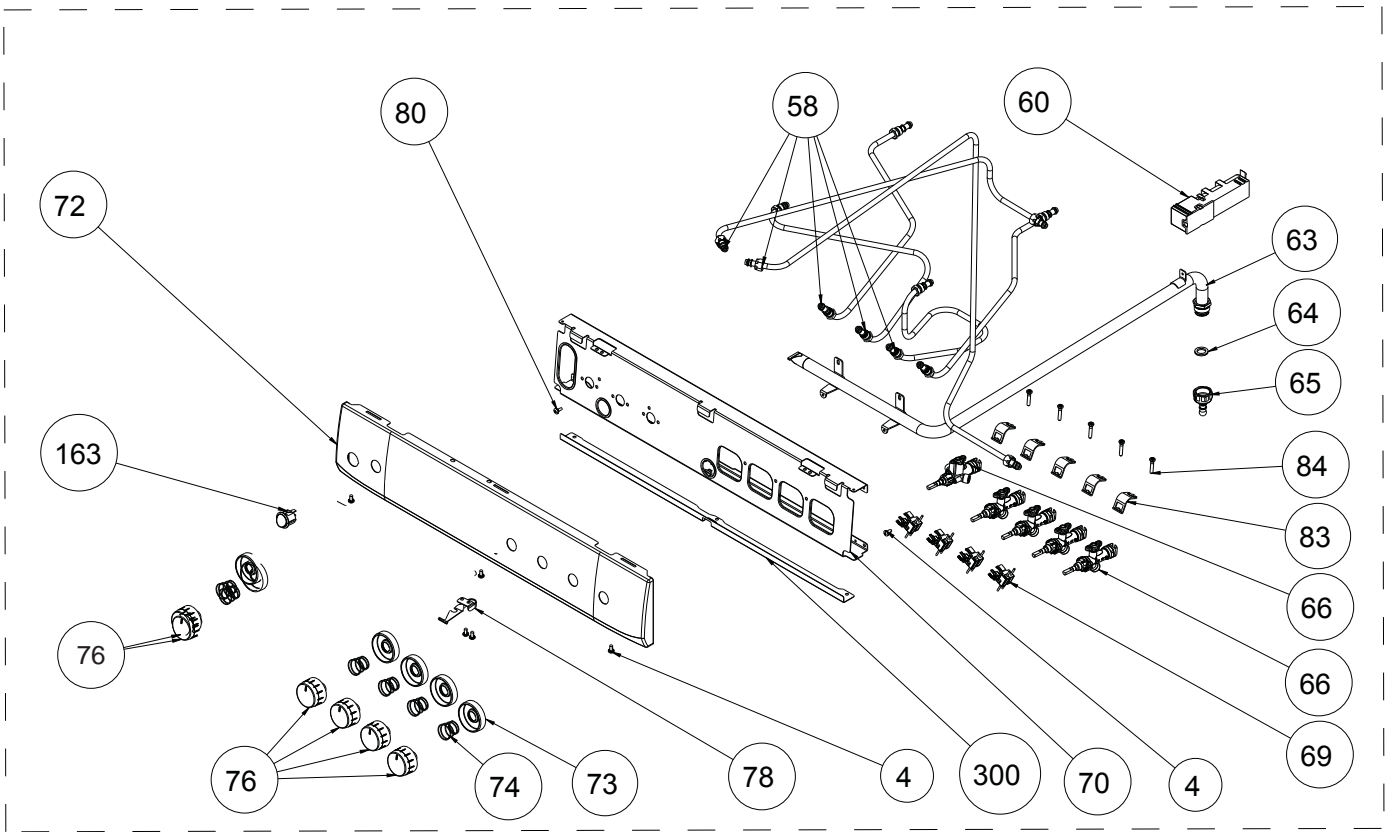

DEEP TRAY GRID (OPTIONAL)

GRILL PAN AND HANDLE SET
(TRAY SET FOR GRILL) -
POSITION NO 265 (OPTIONAL)

METAL LID OPTIONAL
(POSITION NO 153)

GLASS LID WITH BUMPER
OPTIONAL

GLASS LID WITH SHORT PROFILE
(OPTIONAL)

3 GAS + 1 ELECTRIC

2 GAS + 2 ELECTRIC

COOKTOP COVERING PLS PART

3D-5GAS - NO TIMER CONTROL PANEL ASSEMBLY

3D-3GAS+1ELECTRIC - NO TIMER CONTROL PANEL ASSEMBLY

DIGITAL TIMER (OPTIONAL)

MECHANIC TIMER (OPTIONAL)