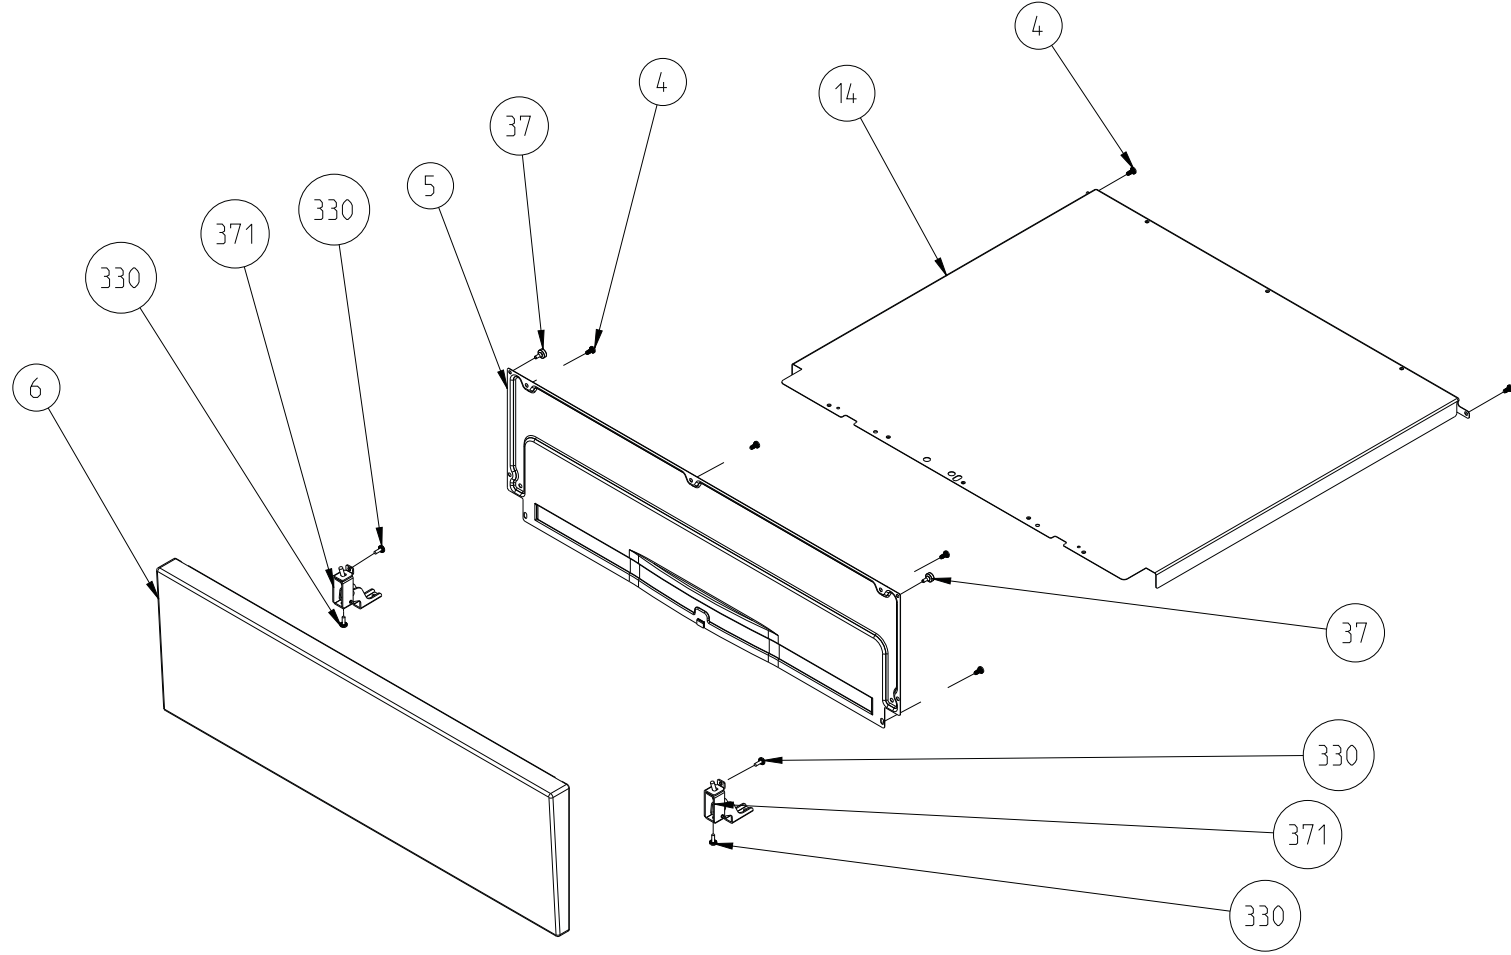

4WG DRAWER ASSEMBLY (OPTIONAL)

YNTB FLAP DRAWER ASSEMBLY