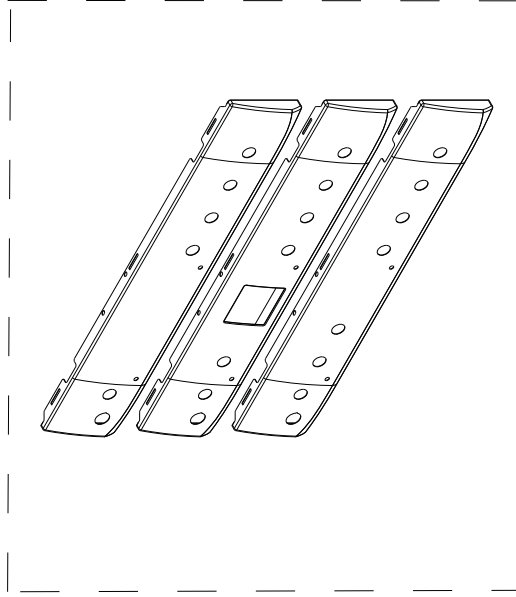

DEEP TRAY GRID (OPTIONAL)

GRILL PAN AND HANDLE SET
(TRAY SET FOR GRILL) -
POSITION NO 265 (OPTIONAL)

METAL LID OPTIONAL
(POSITION NO 153)

GLASS LID WITH BUMPER
OPTIONAL

GLASS LID WITH SHORT PROFILE
(OPTIONAL)

3 GAS + 1 ELECTRIC

2 GAS + 2 ELECTRIC

COOKTOP COVERING PLS PART

3D-5GAS - NO TIMER CONTROL PANEL ASSEMBLY

3D-3GAS+1ELECTRIC - NO TIMER CONTROL PANEL ASSEMBLY

DIGITAL TIMER (OPTIONAL)

MECHANIC TIMER (OPTIONAL)