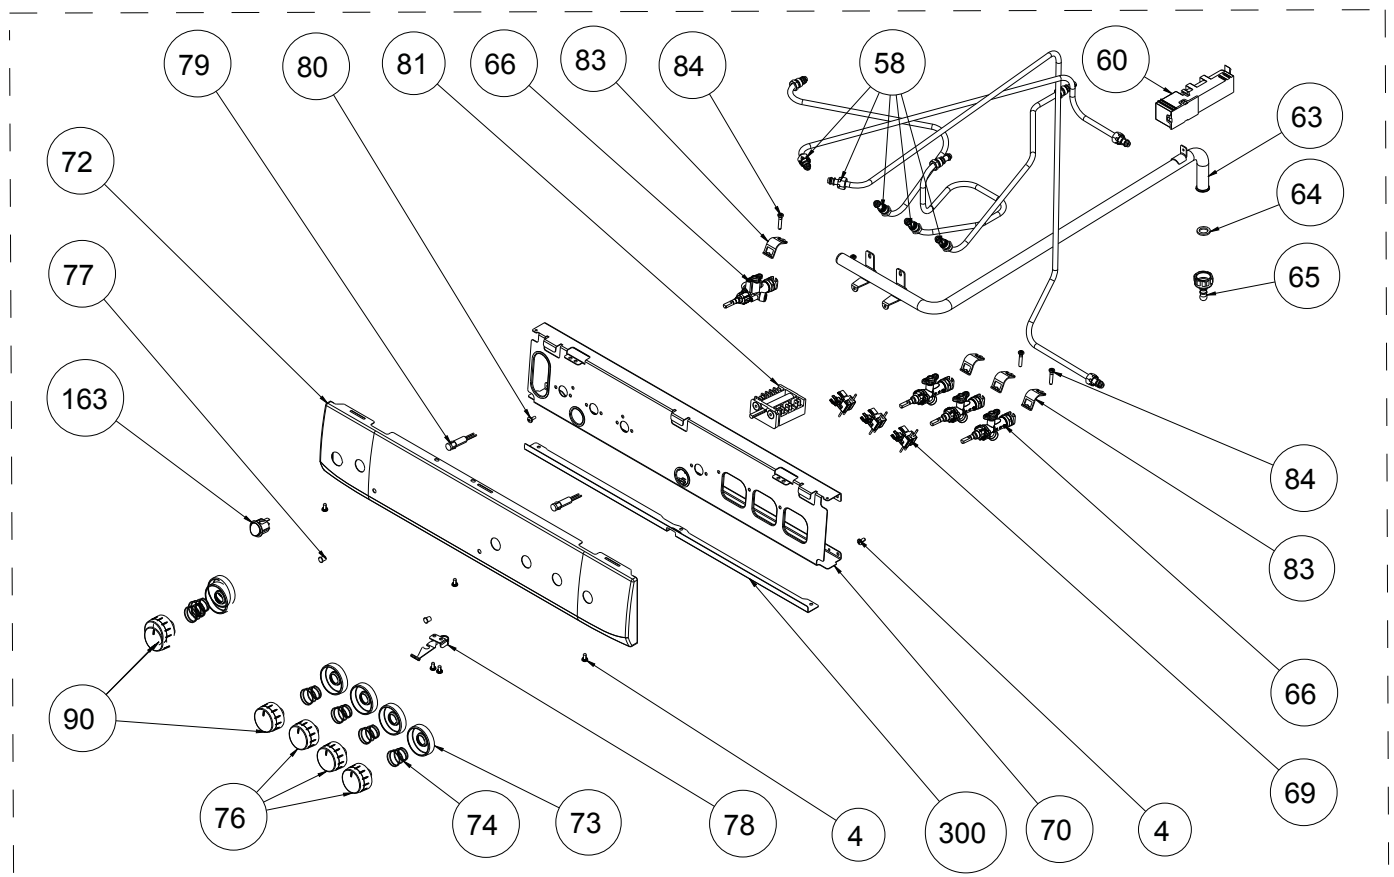

DEEP TRAY GRID (OPTIONAL)

GRILL PAN AND HANDLE SET
(TRAY SET FOR GRILL) -
POSITION NO 265 (OPTIONAL)

METAL LID OPTIONAL
(POSITION NO 153)

GLASS LID WITH BUMPER
OPTIONAL

GLASS LID WITH SHORT PROFILE
(OPTIONAL)

3 GAS + 1 ELECTRIC

2 GAS + 2 ELECTRIC

COOKTOP COVERING PLS PART

3D-5GAS - NO TIMER CONTROL PANEL ASSEMBLY

3D-3GAS+1ELECTRIC - NO TIMER CONTROL PANEL ASSEMBLY

DIGITAL TIMER (OPTIONAL)

MECHANIC TIMER (OPTIONAL)