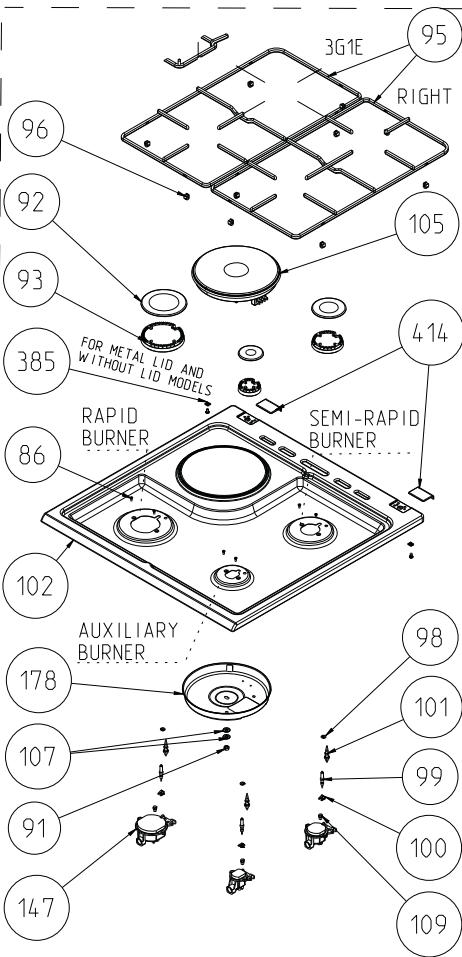

TURNSPIT HANDLE / SKEWER

THERMIST BULB
HOLDER/BACKET

SHISH KEBAB
ACCESSORY (OPTIONAL)

TURNSPIT (OPTIONAL)

DEEP

SHALLOW

GLASS

TRAYS (OPTIONAL)

DEEP TRAY GRID (OPTIONAL)

GRILL PAN AND HANDLE SET
(TRAY SET FOR GRILL) -
POSITION NO 265 (OPTIONAL)

METAL LID OPTIONAL
(POSITION NO 153)

GLASS LID WITH BUMPER
OPTIONAL

GLASS LID WITH SHORT PROFILE
(OPTIONAL)

3 GAS + 1 ELECTRIC

2 GAS + 2 ELECTRIC

COOKTOP COVERING PLS PART

3D-5GAS - NO TIMER CONTROL PANEL ASSEMBLY

3D-3GAS+1ELECTRIC - NO TIMER CONTROL PANEL ASSEMBLY

DIGITAL TIMER (OPTIONAL)

MECHANIC TIMER (OPTIONAL)