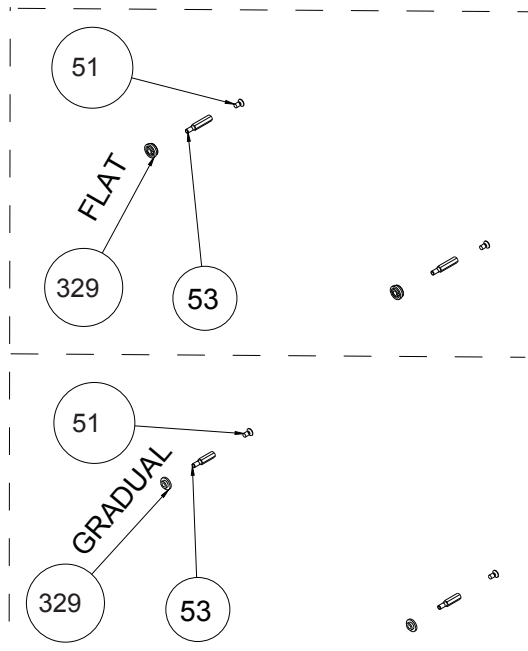

**WIRE SHELF CAVITY ASSEMBLY
WITH/ WITHOUT CATALYTIC PANEL
OPTIONAL:TELESCOPIC RAIL (R / L)**

**POSITION NUMBER : 587
WIRE SHELF (SINGLE EXTENSION)
OPTIONAL:DOUBLE TELESCOPIC RAIL (R / L) GROUP**

**POSITION NUMBER :588
WIRE SHELF (SINGLE EXTENSION)
OPTIONAL: SINGLE TELESCOPIC RAIL (R / L) GROUP**

**POSITION NUMBER : 585
WIRE SHELF (FULL EXTENSION)
OPTIONAL:DOUBLE TELESCOPIC RAIL (R / L) GROUP**

**POSITION NUMBER: 586
WIRE SHELF (FULL EXTENSION)
OPTIONAL: SINGLE TELESCOPIC RAIL (R / L) GROUP**

PUSH PULL FLAP DRAWER ASSEMBLY (OPTIONAL)

4WG DRAWER ASSEMBLY (OPTIONAL)

YNTB FLAP DRAWER ASSEMBLY

**FIXED DRAWER ASSEMBLY
(OPTIONAL)**

FLAT TYPE OVEN DOOR - POSITION NO 376 (OPTIONAL)

FLAT TYPE OVEN DOOR WITH FULL GLASS STRUCTURE - POSITION NO 377 (OPTIONAL)

EXPLODED VIEW - OVEN DOOR OUTER GLASS ASSEMBLY

SOLID TYPE - POSITION NO 395 (OPTIONAL)

HANDLE ASSEMBLY GROUP -
POSITION NO 49
(OPTIONAL)

INTERVAL GLASS
(ONLY FOR FLAT TYPE OVEN DOOR
WITH FULL GLASS STRUCTURE)
(OPTIONAL)