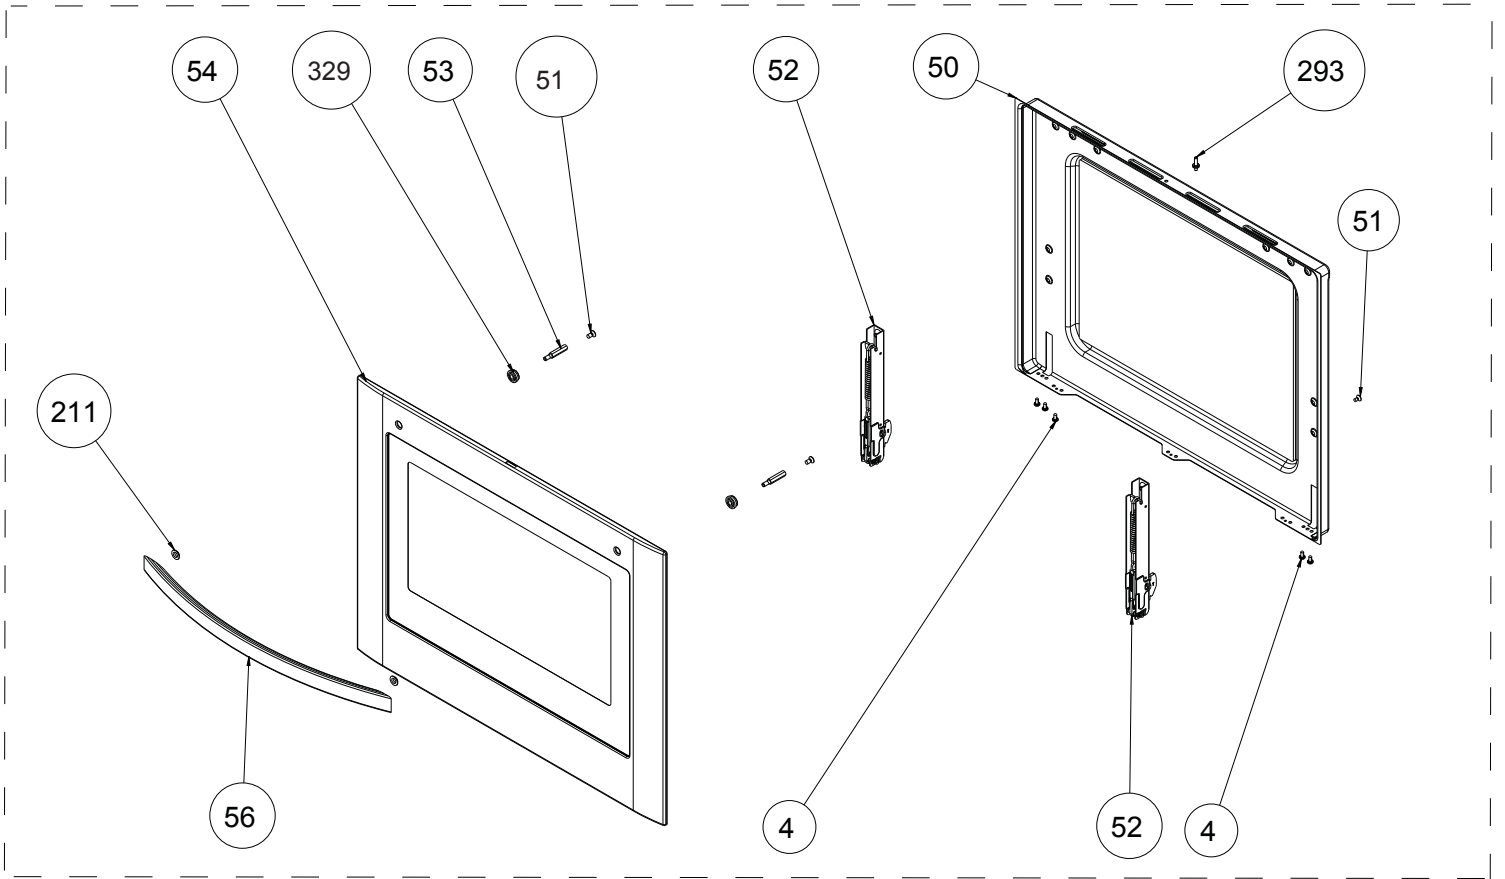

SOLID TYPE - POSITION NO 395 (OPTIONAL)