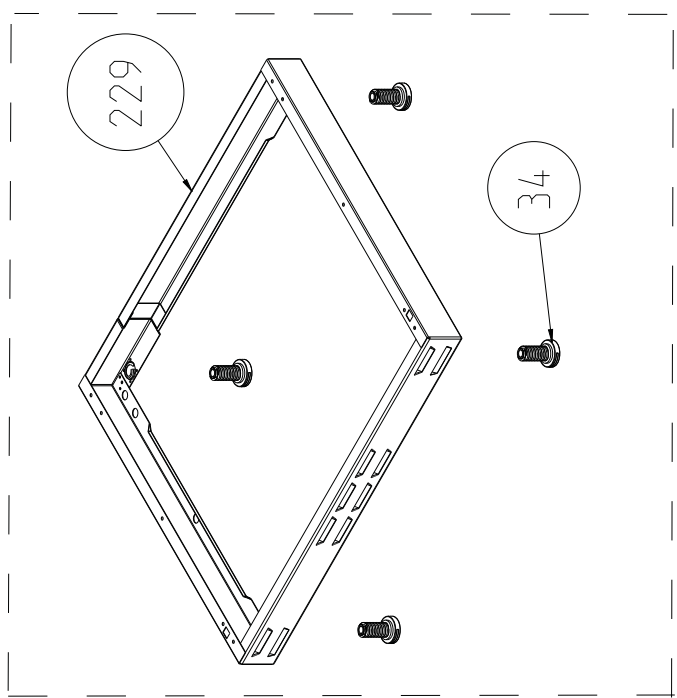

**EXTRA BOTTOM SUPPORT
(WITH LOUVRES)**