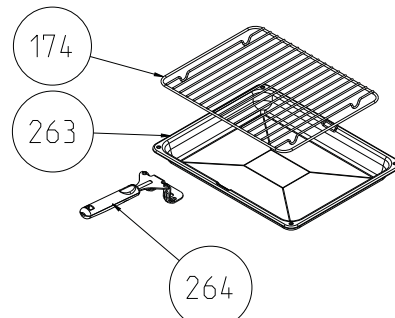

TURNSPIT HANDLE / SKEWER

THERMIST BULB
HOLDER/BACKET

SHISH KEBAB
ACCESSORY (OPTIONAL)

TURNSPIT (OPTIONAL)

DEEP

SHALLOW

GLASS

TRAYS (OPTIONAL)

DEEP TRAY GRID (OPTIONAL)

GRILL PAN AND HANDLE SET
(TRAY SET FOR GRILL) -
POSITION NO 265 (OPTIONAL)

METAL LID OPTIONAL
(POSITION NO 153)

GLASS LID WITH BUMPER
OPTIONAL

GLASS LID WITH SHORT PROFILE
(OPTIONAL)

3 GAS + 1 ELECTRIC

2 GAS + 2 ELECTRIC

COOKTOP COVERING PLS PART

3D-5GAS - NO TIMER CONTROL PANEL ASSEMBLY

3D-3GAS+1ELECTRIC - NO TIMER CONTROL PANEL ASSEMBLY

DIGITAL TIMER (OPTIONAL)

MECHANIC TIMER (OPTIONAL)