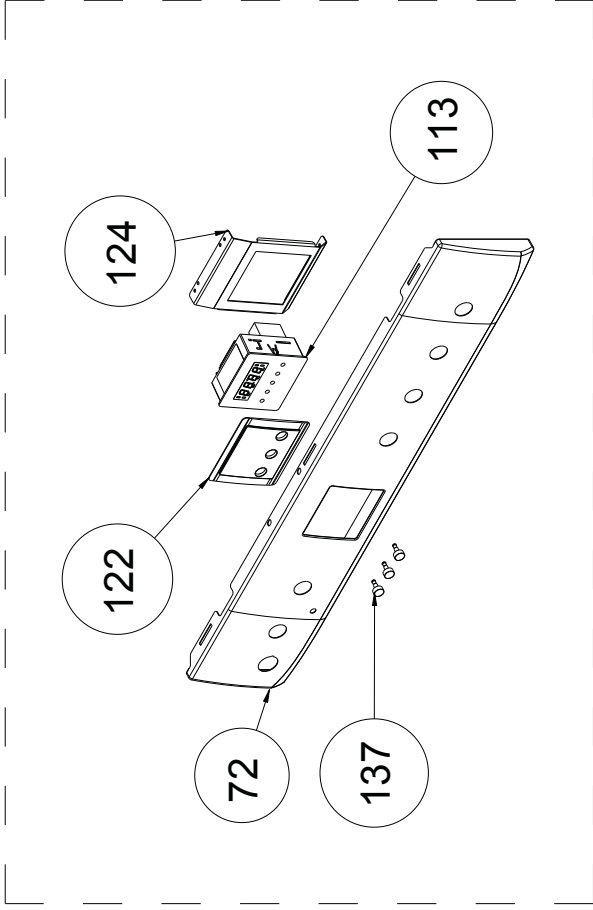

DEEP TRAY GRID (OPTIONAL)

GRILL PAN AND HANDLE SET
(TRAY SET FOR GRILL) -
POSITION NO 265 (OPTIONAL)

METAL LID OPTIONAL
(POSITION NO 153)

GLASS LID WITH BUMPER
OPTIONAL

GLASS LID WITH SHORT PROFILE
(OPTIONAL)

3 GAS + 1 ELECTRIC

2 GAS + 2 ELECTRIC

COOKTOP COVERING PLS PART

3D-5GAS - NO TIMER CONTROL PANEL ASSEMBLY

3D-3GAS+1ELECTRIC - NO TIMER CONTROL PANEL ASSEMBLY

DIGITAL TIMER (OPTIONAL)

MECHANIC TIMER (OPTIONAL)