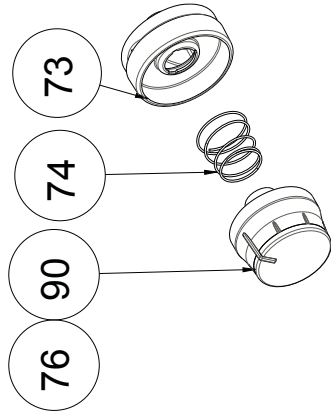

GAMA RING

SPECTRUM