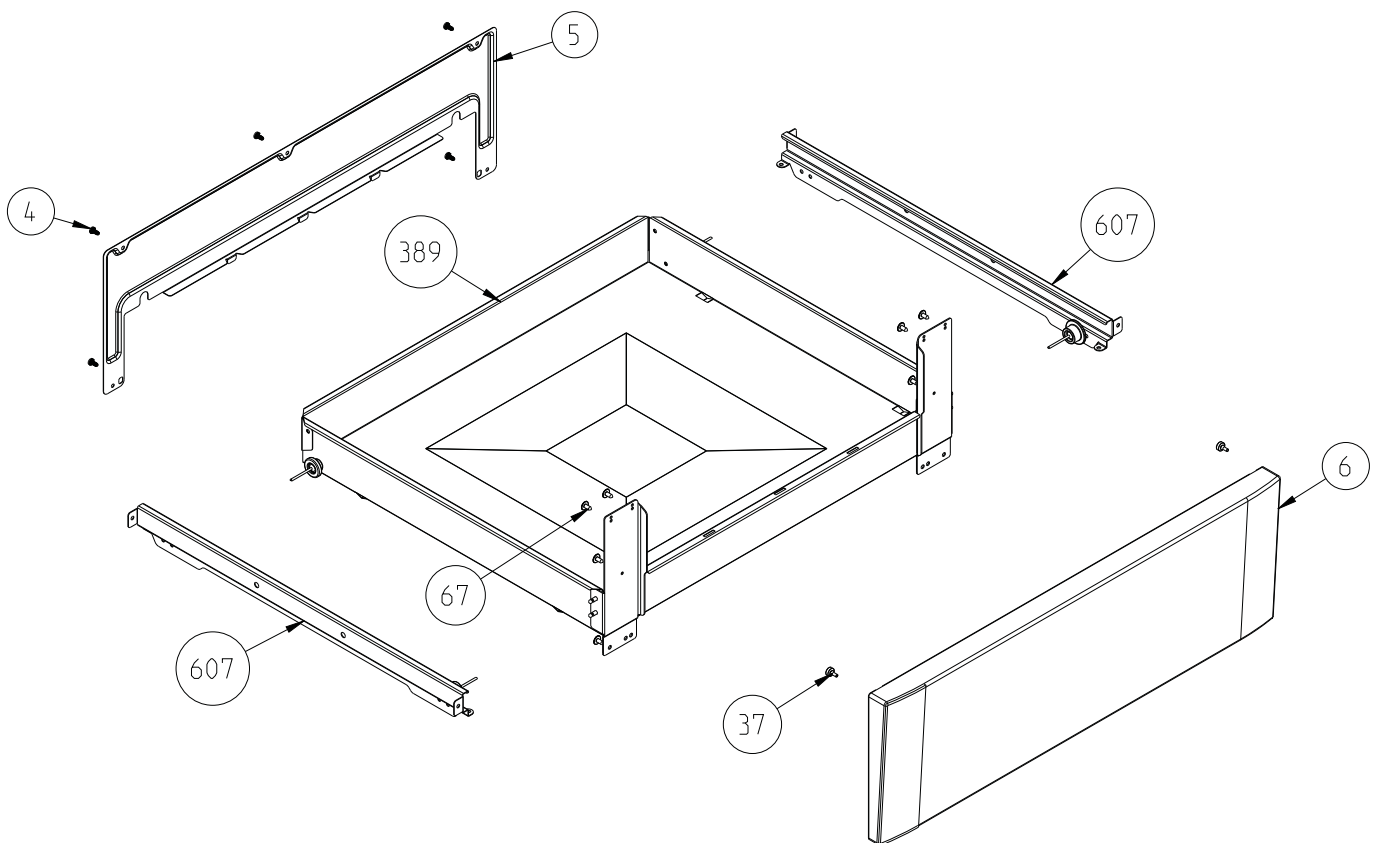

**WIRE SHELF CAVITY ASSEMBLY
WITH/ WITHOUT CATALYTIC PANEL
OPTIONAL:TELESCOPIC RAIL (R / L)**

**POSITION NUMBER : 587
WIRE SHELF (SINGLE EXTENSION)
OPTIONAL:DOUBLE TELESCOPIC RAIL (R / L) GROUP**

**POSITION NUMBER :588
WIRE SHELF (SINGLE EXTENSION)
OPTIONAL: SINGLE TELESCOPIC RAIL (R / L) GROUP**

**POSITION NUMBER : 585
WIRE SHELF (FULL EXTENSION)
OPTIONAL:DOUBLE TELESCOPIC RAIL (R / L) GROUP**

**POSITION NUMBER: 586
WIRE SHELF (FULL EXTENSION)
OPTIONAL: SINGLE TELESCOPIC RAIL (R / L) GROUP**

PUSH PULL FLAP DRAWER ASSEMBLY (OPTIONAL)