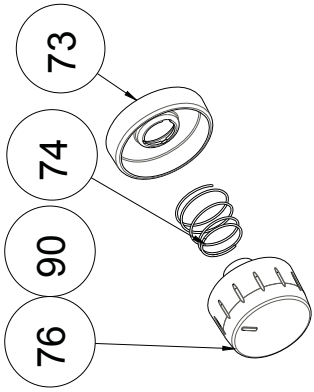

HANDLES WITHOUT TAP & BRACKET

HANDLES WITH BRACKET

HANDLES WITH TAP & BRACKET

KNOBBS (ONLY FOR NEW G - OPTIONAL)

OMEGA

EPSILON

BIG MACRO
(ONLY FOR NEW G ELECTRIC/
NEW G VITROCERAMIC - OPTIONAL)

GAMA RING