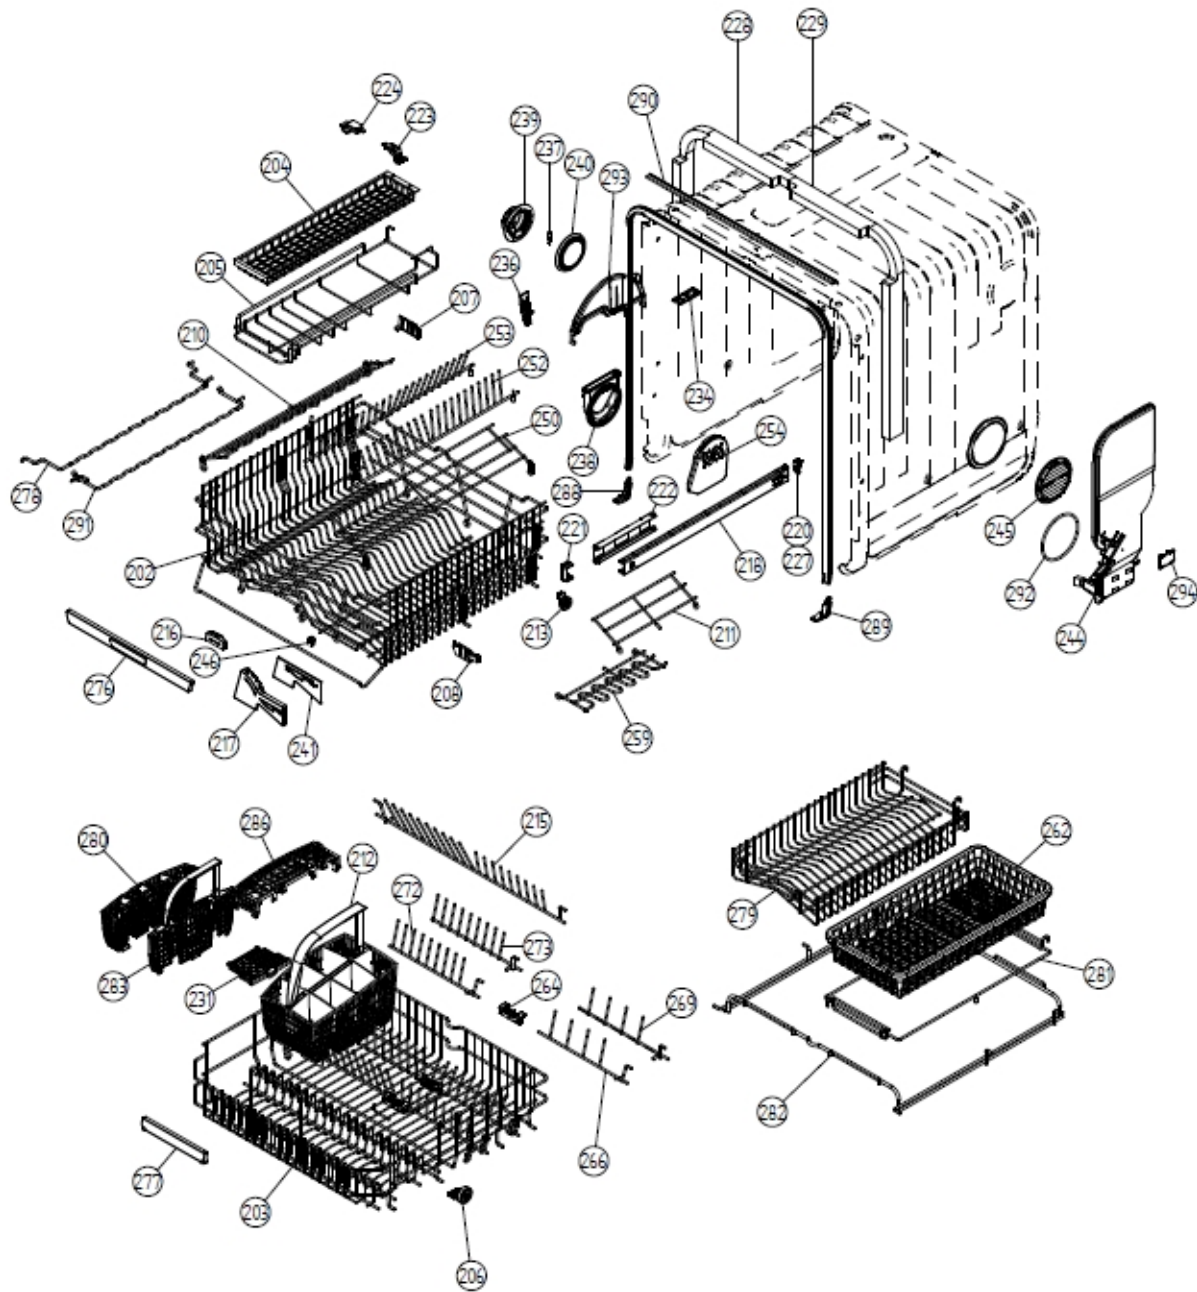

Position	Ident	Spare part description	Quantity	Price/ pcs [ ]	Validity	Asko
0202	428812	UPPER BASKET	1	0		
0203	428813	LOWER BASKET	1	0