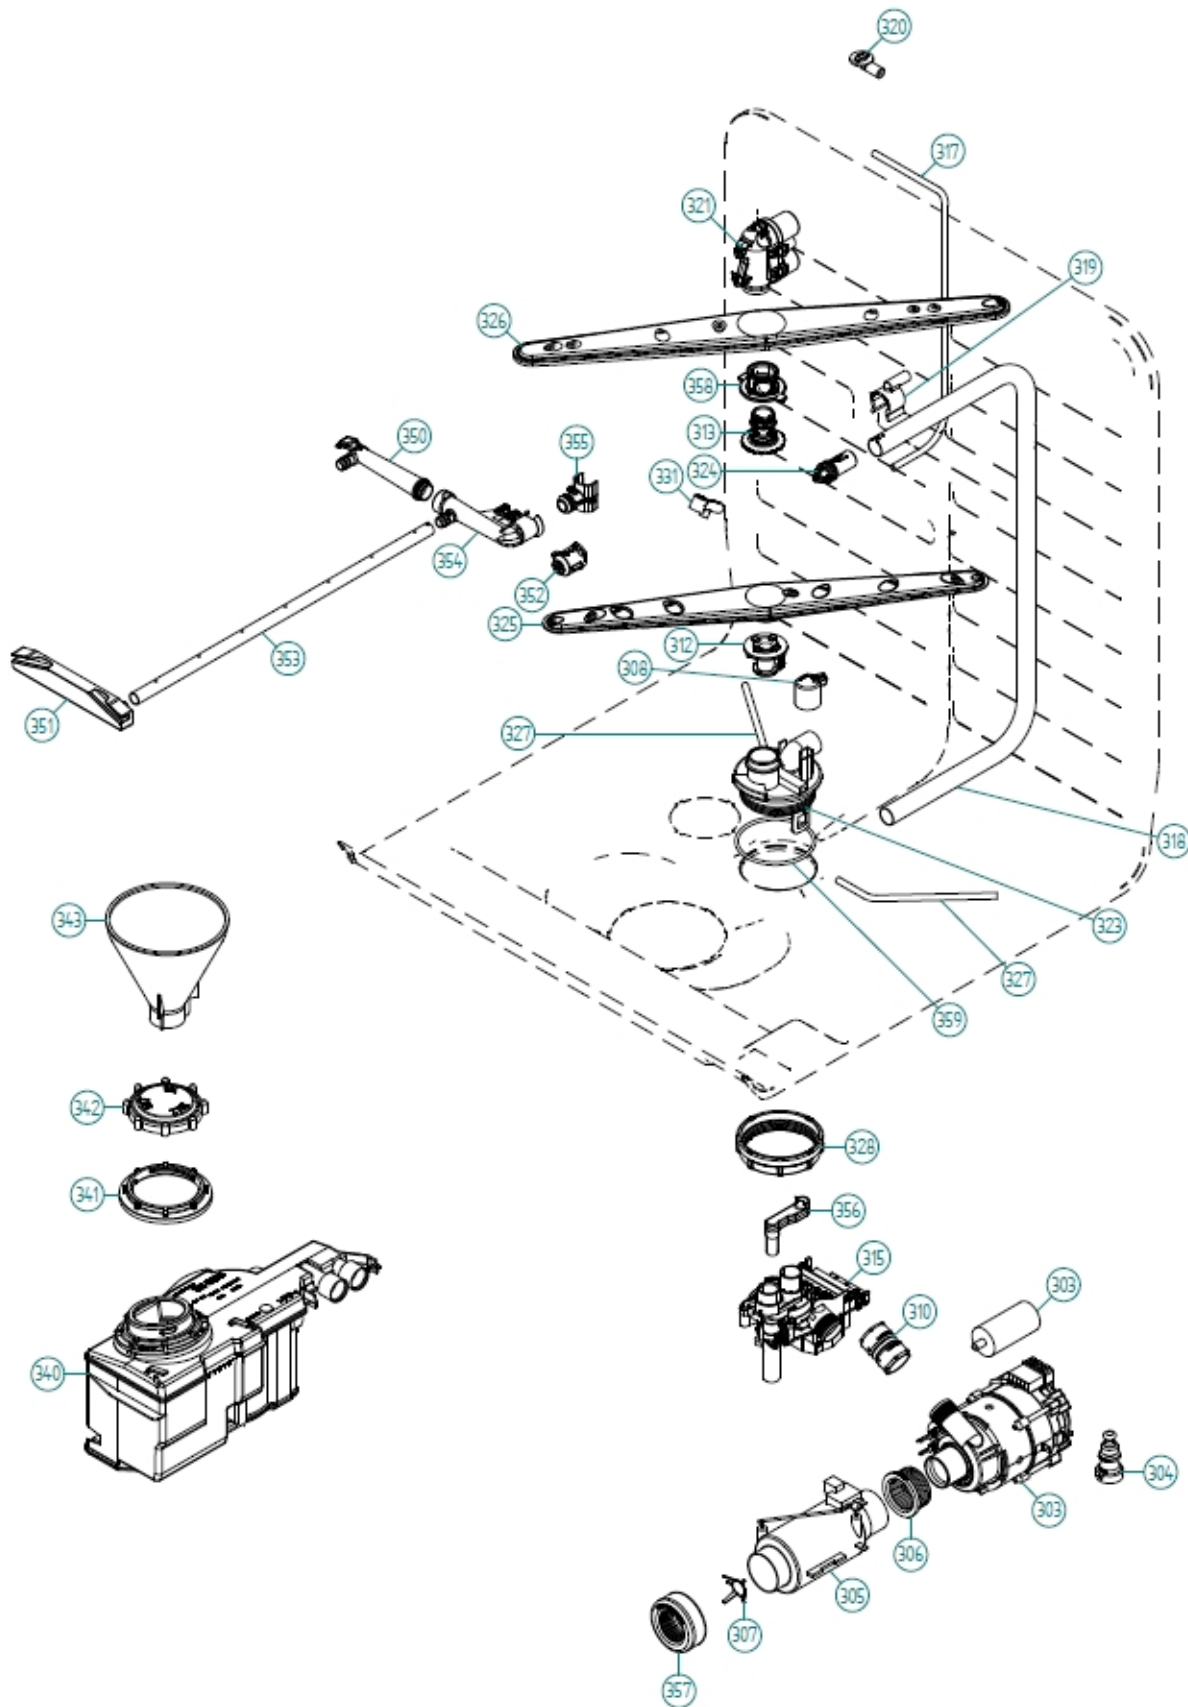

Position	Ident	Spare part description	Quantity	Price/pcs [€]	Validity	Asko
0303	700364	WASHING PUMP	1	0		
0303A	429041	CAPACITOR	1	0