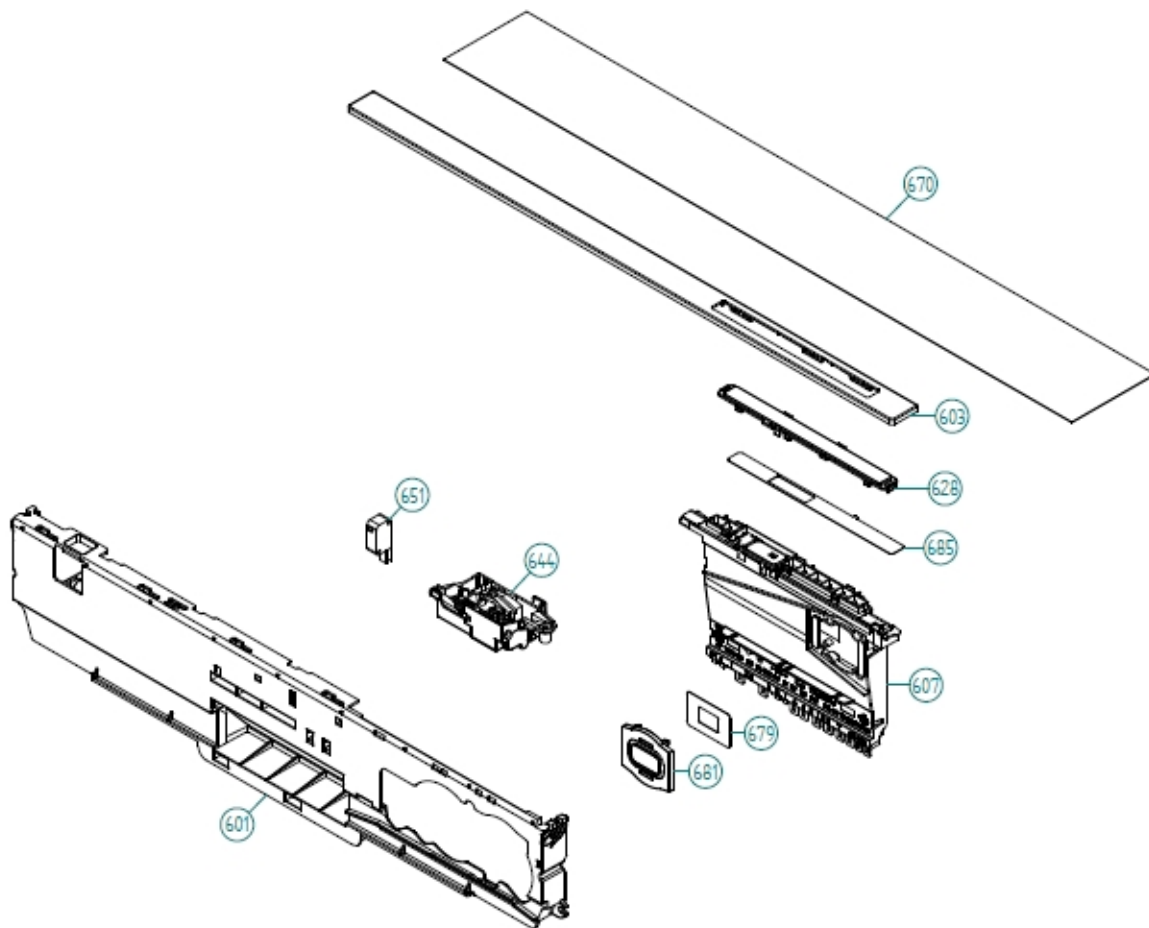

Position	Ident	Spare part description	Quantity	Price/pcs [ ]	Validity	Asko
0601	700521	SWITCH PANEL	1	0		
0603	431190	COVER ASKO DW90.2 SIGN	1	0