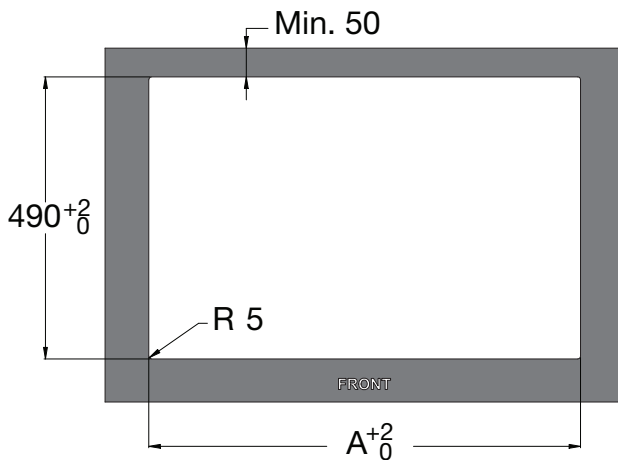

Standard installation

	A (mm)
AKI560_...	560
AKI580_...	750